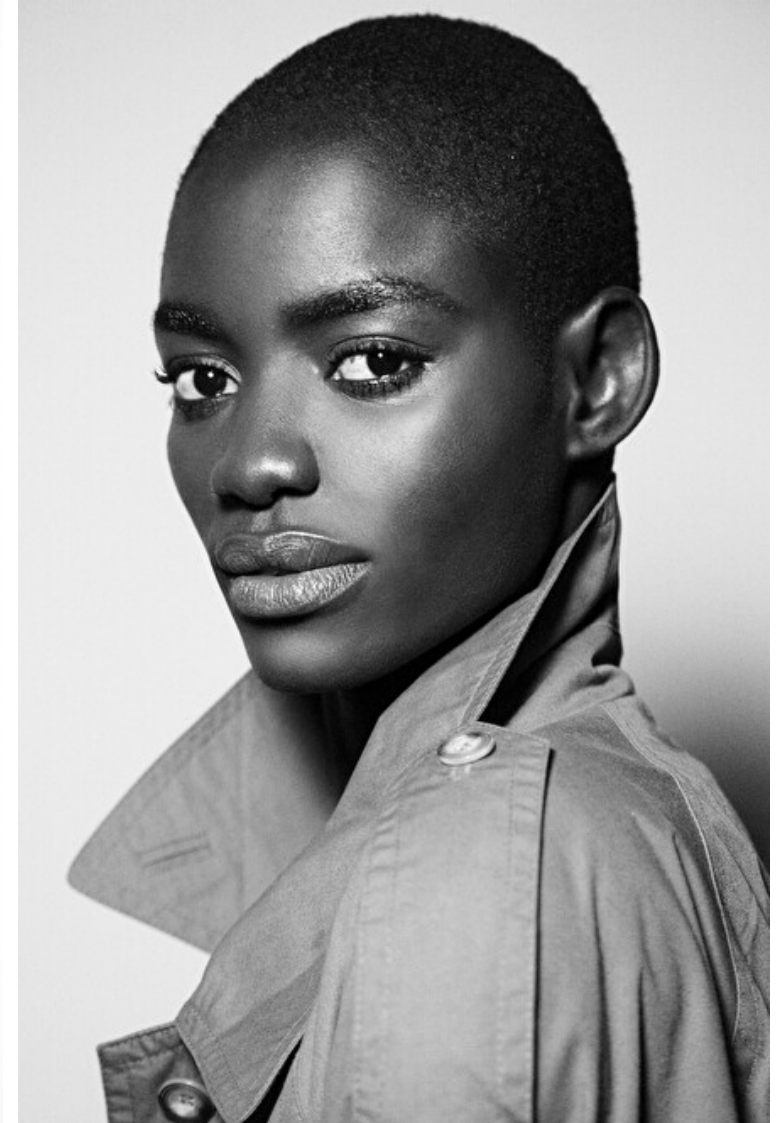

Select

MODEL MANAGEMENT

182 Rue de Rivoli, Paris, 75001, Ile-de-France, France

Phone: +33 (0) 1 40 20 15 15 Email: info.paris@selectmodel.com Website: <https://selectmodel.com/>

Sokhna Niane

Height 181cm / 5' 11.5"

Bust 83cm / 32.5"

Waist 60cm / 23.5"

Hips 86cm / 34"

Shoes EU/US/UK 40 / 9 / 7

Eyes Brown

Hair Black