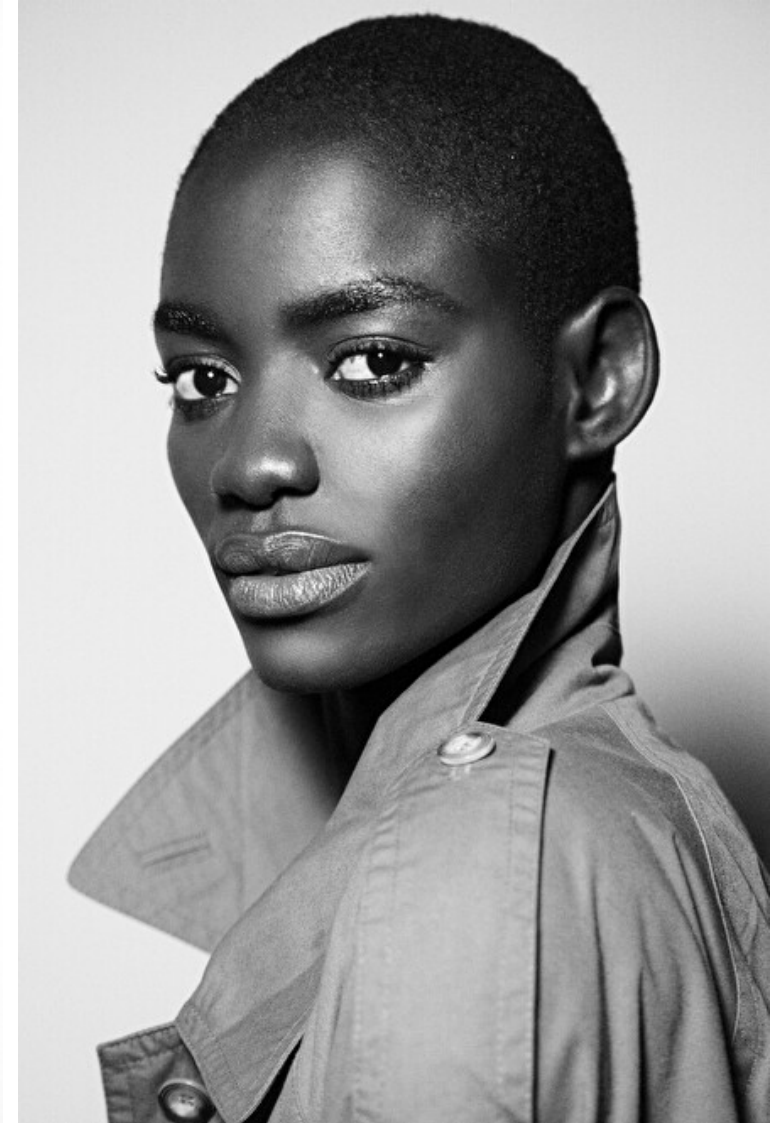

Select

MODEL MANAGEMENT

182 Rue de Rivoli, Paris, 75001, Ile-de-France, France

Phone: +33 (0) 1 40 20 15 15 Email: info.paris@selectmodel.com Website: <https://selectmodel.com/>

Sokhna Niane

Height 181cm / 5' 11.5"

Bust 83cm / 32.5"

Waist 60cm / 23.5"

Hips 86cm / 34"

Shoes EU/US/UK 40 / 9 / 7

Eyes Brown

Hair Black