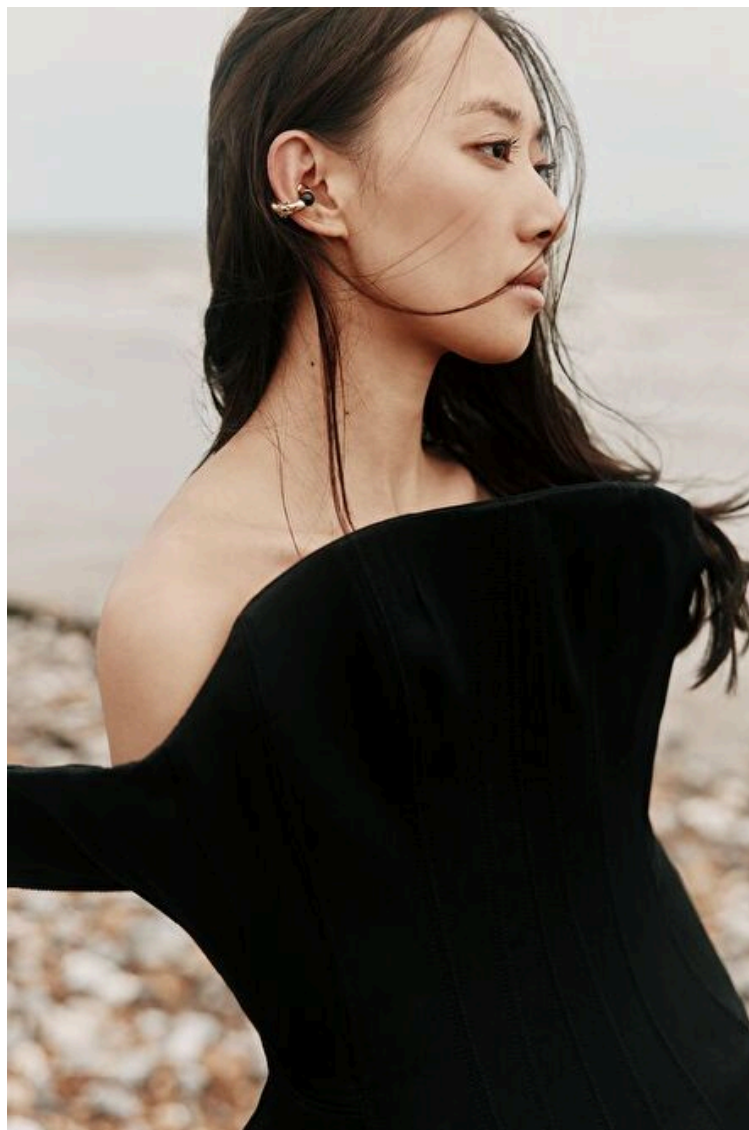

## Song

Height 178cm / 5' 10.0"

Bust 78cm / 30.5"

Waist 58cm / 23"

Hips 88cm / 34.5"

Shoes EU/US/UK 39 / 8 / 6

Eyes Black

Hair Black