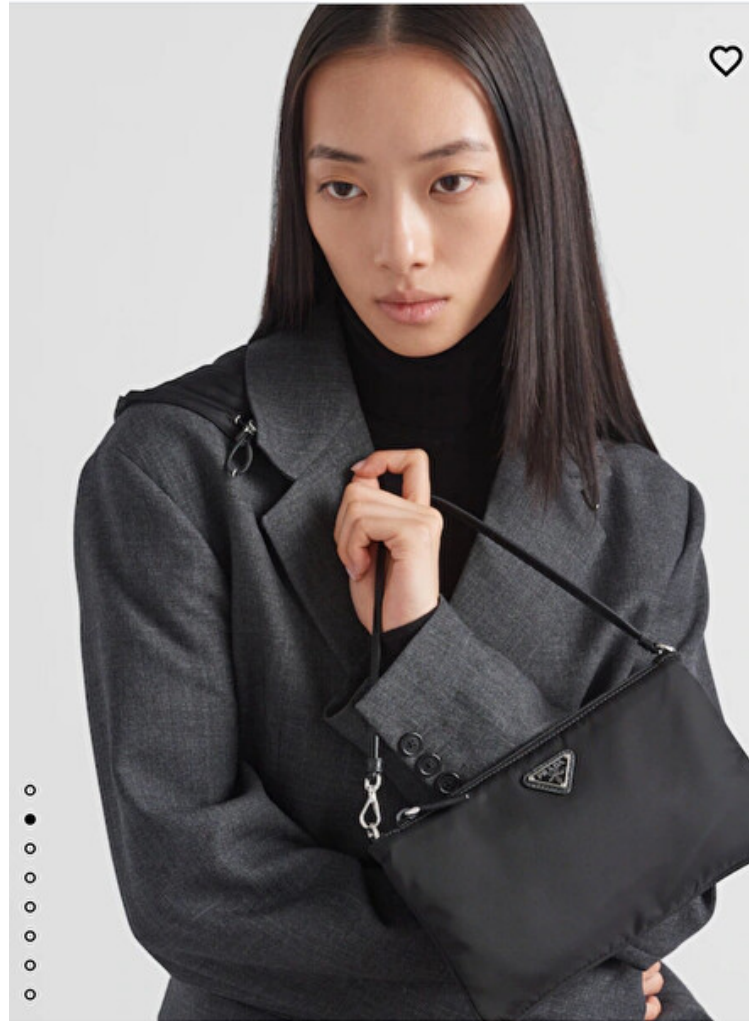

Song

Height 178cm / 5' 10.0"

Bust 78cm / 30.5"

Waist 58cm / 23"

Hips 88cm / 34.5"

Shoes EU/US/UK 39 / 8 / 6

PRADA