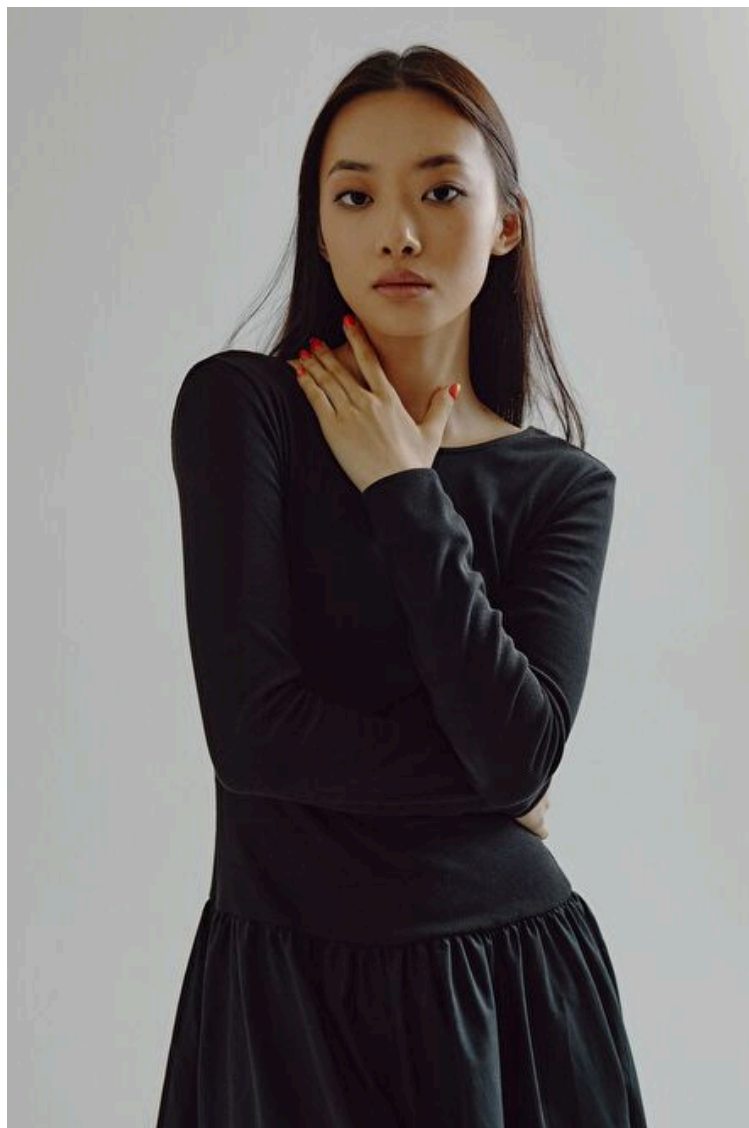

## Song

Height 178cm / 5' 10.0"

Bust 78cm / 30.5"

Waist 58cm / 23"

Hips 88cm / 34.5"

Shoes EU/US/UK 39 / 8 / 6

Eyes Black

Hair Black