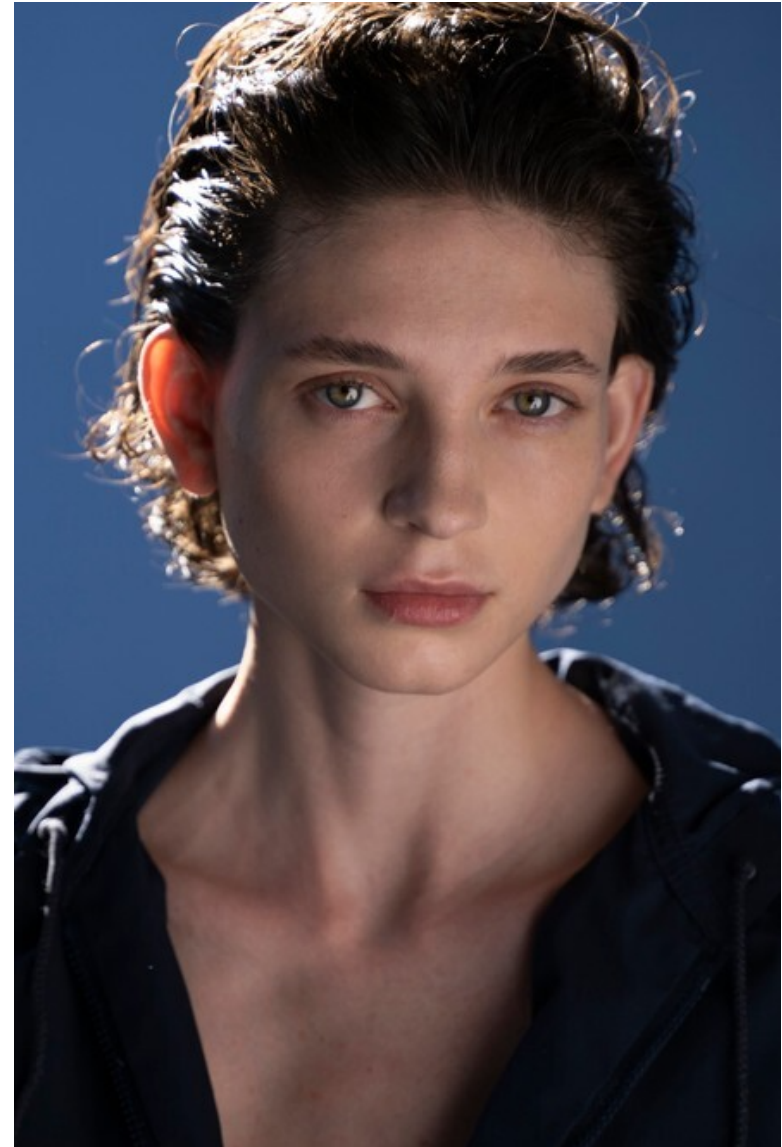

Sweia

Height 179cm / 5' 10.5"

Bust 82cm / 32.5"

Waist 60cm / 23.5"

Hips 87cm / 34.5"

Shoes EU/US/UK 39 / 8 / 6

Eyes Green

Hair Brown