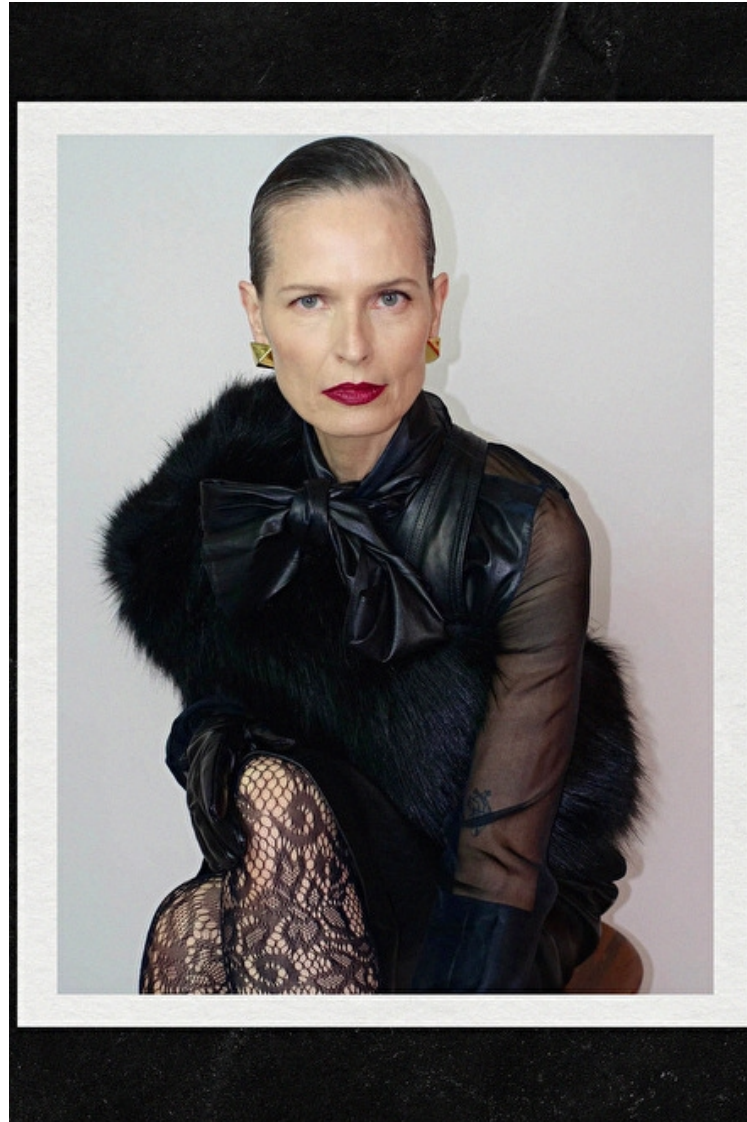

Waist 69cm / 27"

Hips 92cm / 36"

Shoes EU/US/UK 40 / 9 / 7

Eyes Blue

Hair Grey/Black

Select

MODEL MANAGEMENT

182 Rue de Rivoli, Paris, 75001, Ile-de-France, France