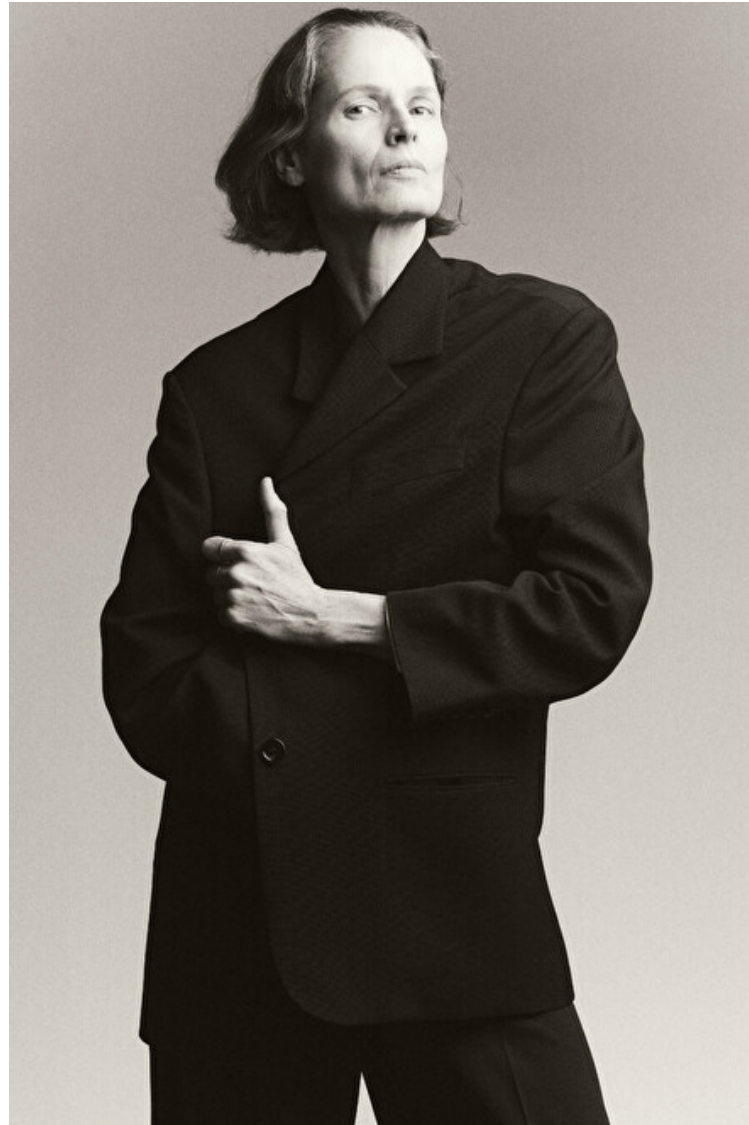

Select

MODEL MANAGEMENT

182 Rue de Rivoli, Paris, 75001, Île-de-France, France

Phone: +33 (0) 1 40 20 15 15 Email: info.paris@selectmodel.com Website: <https://selectmodel.com/>

Sylke Golding

Height 177cm / 5' 9.5"

Bust 86cm / 34"

Waist 69cm / 27"

Hips 94cm / 37"

Shoes EU/US/UK 40 / 9 / 7

Eyes Blue

Hair Grey/Black