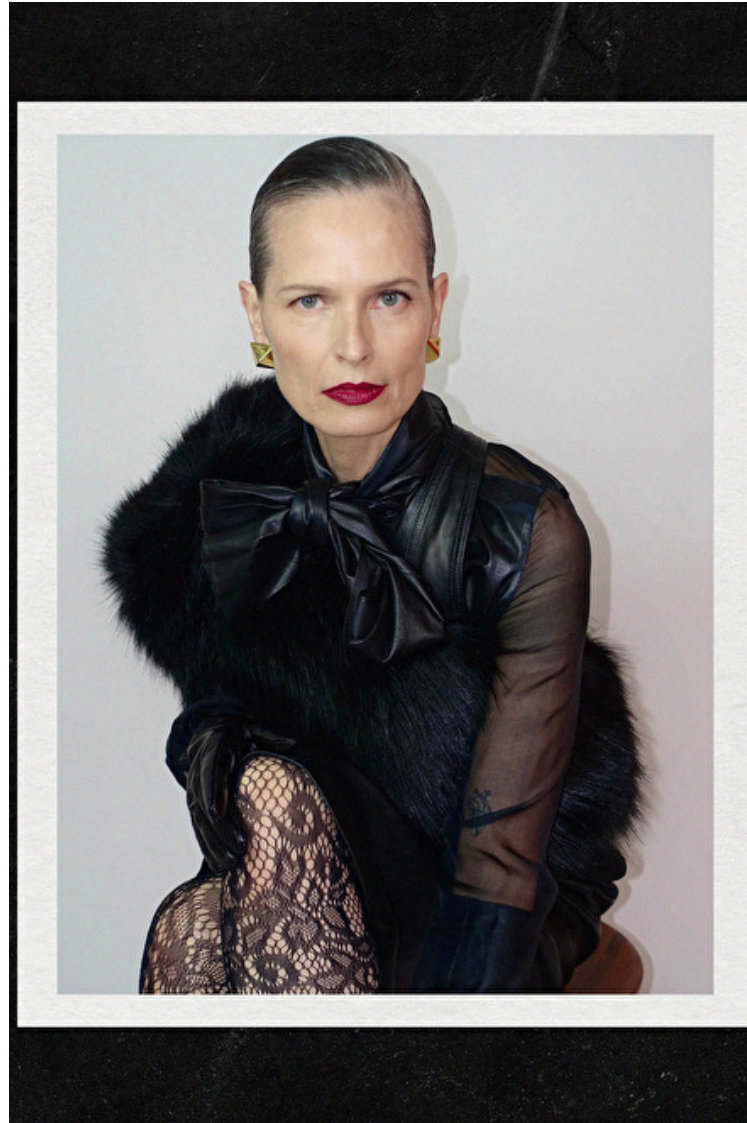

Bust 86cm / 34"

Waist 69cm / 27"

Hips 94cm / 37"

Shoes EU/US/UK 40 / 9 / 7

Eyes Blue

Hair Grey/Black

Select

MODEL MANAGEMENT