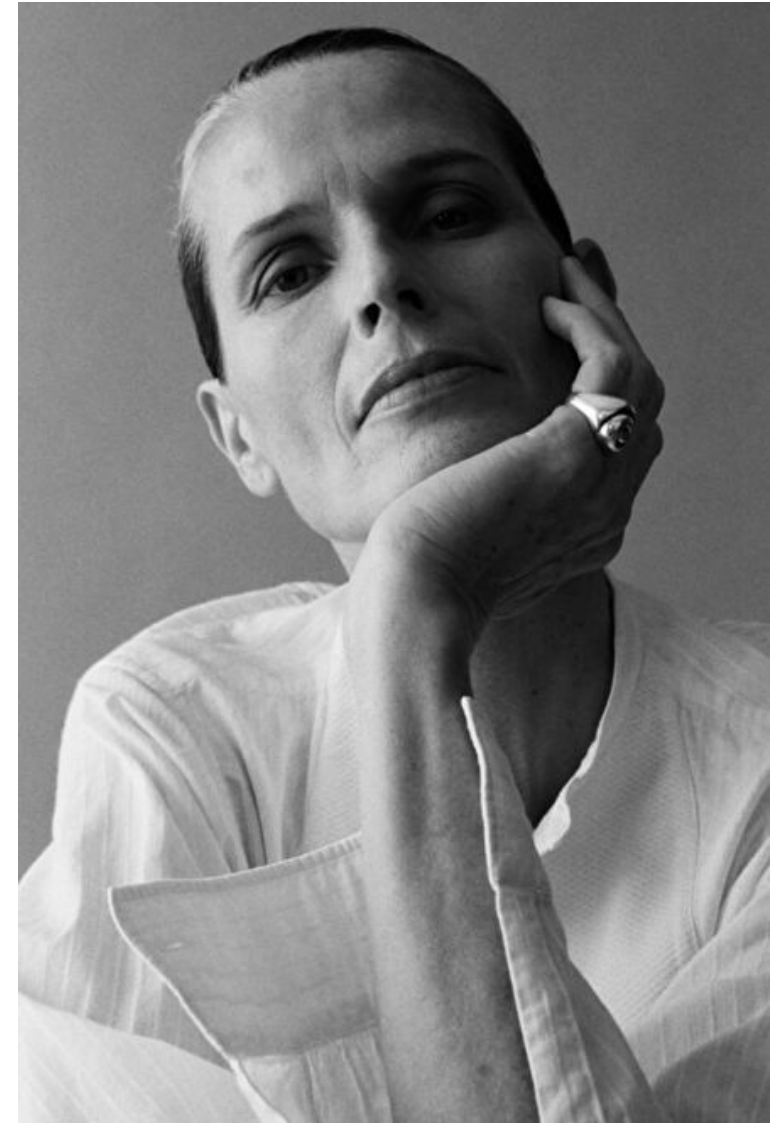

Sylke Golding

Height 177cm / 5' 9.5"

Bust 86cm / 34"

Waist 69cm / 27"

Hips 94cm / 37"

Shoes EU/US/UK 40 / 9 / 7

Eyes Blue

Hair Grey/Black