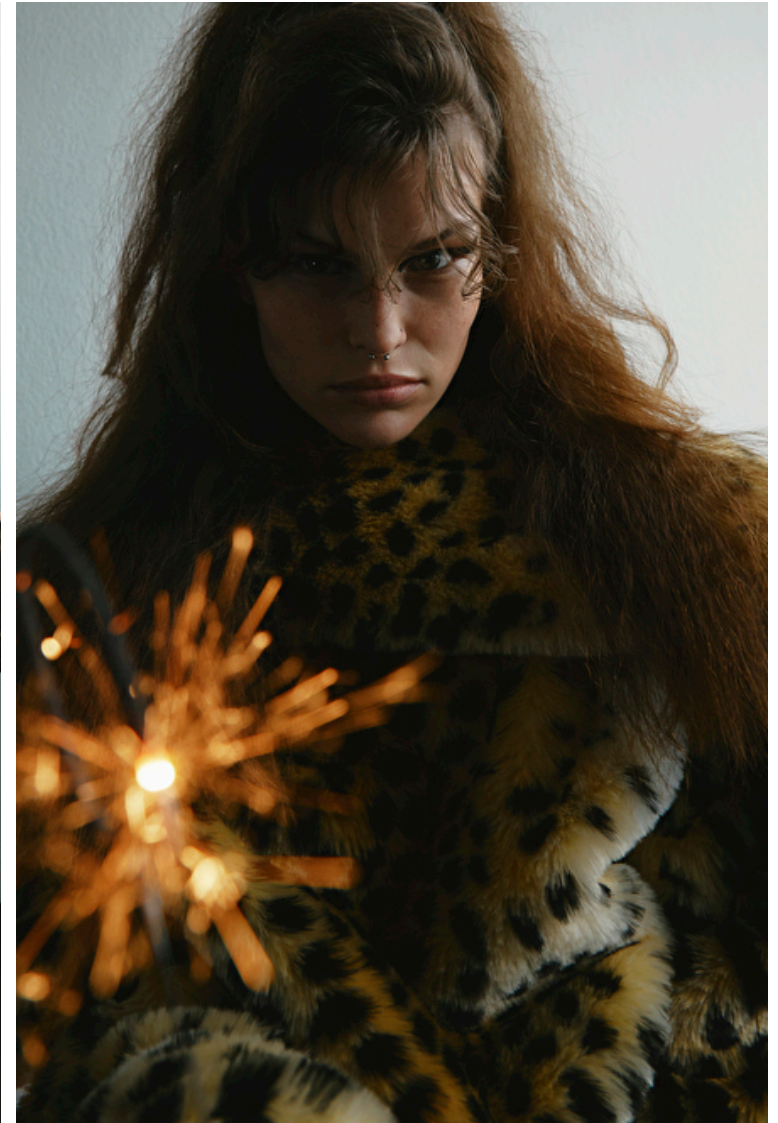

Select

MODEL MANAGEMENT

182 Rue de Rivoli, Paris, 75001, Île-de-France, France

Phone: +33 (0) 1 40 20 15 15 Email: info.paris@selectmodel.com Website: <https://selectmodel.com/>

Tara Dobric

Height 175cm / 5' 9.0"

Bust 80cm / 31.5"

Waist 64cm / 25"

Hips 87cm / 34.5"

Shoes EU/US/UK 39 / 8 / 6

Eyes Green

Hair Light brown