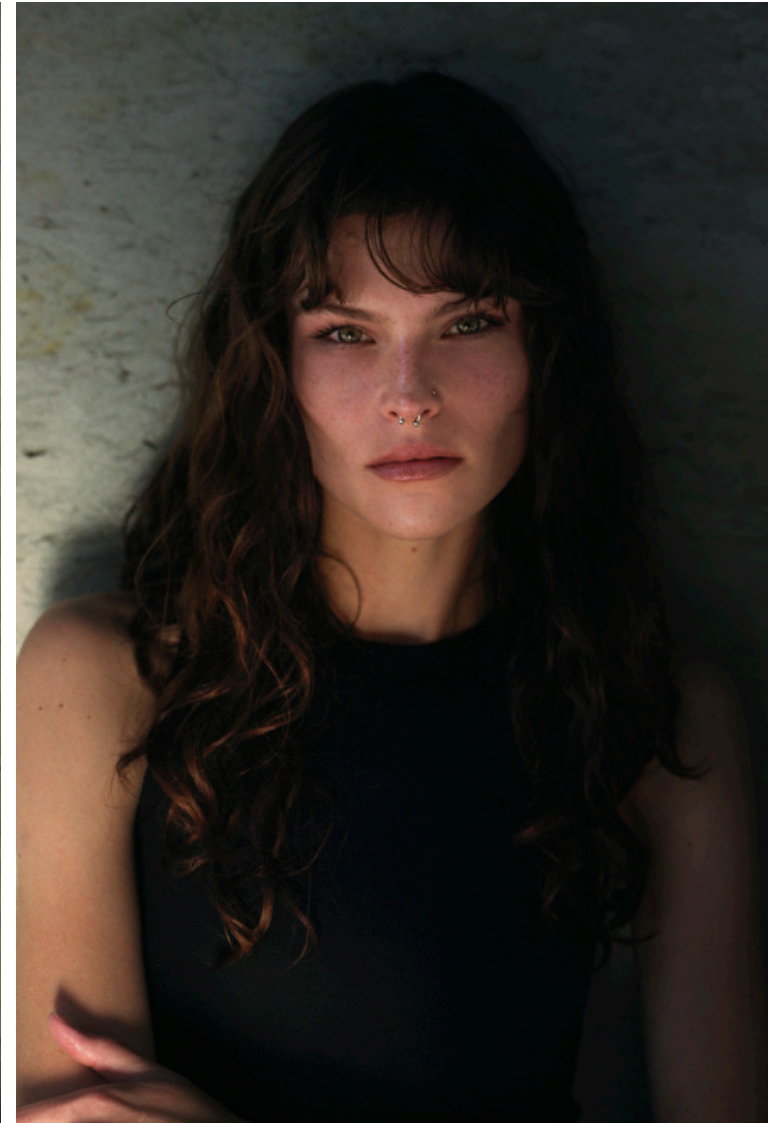

Waist 64cm / 25"

Hips 87cm / 34.5"

Shoes EU/US/UK 39 / 8 / 6

Eyes Green

Hair Light brown

Select

MODEL MANAGEMENT

182 Rue de Rivoli, Paris, 75001, Île-de-France, France