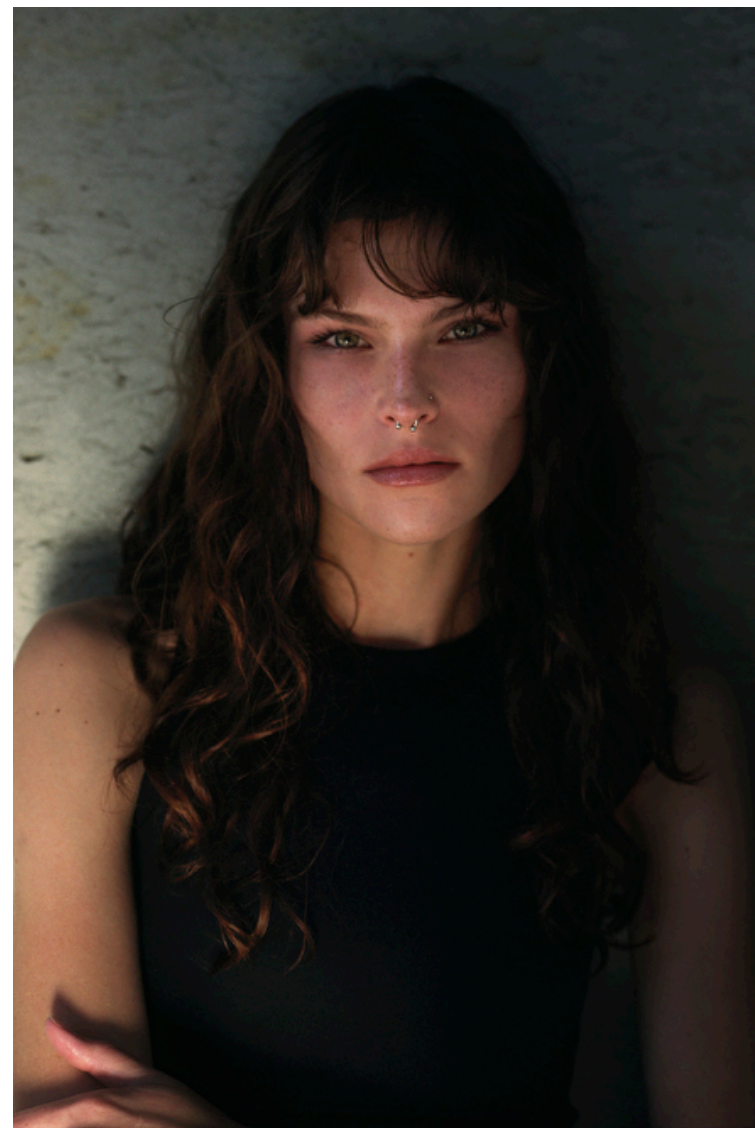

Waist 64cm / 25"

Hips 87cm / 34.5"

Shoes EU/US/UK 39 / 8 / 6

Eyes Green

Hair Light brown

Select

MODEL MANAGEMENT

182 Rue de Rivoli, Paris, 75001, Ile-de-France, France