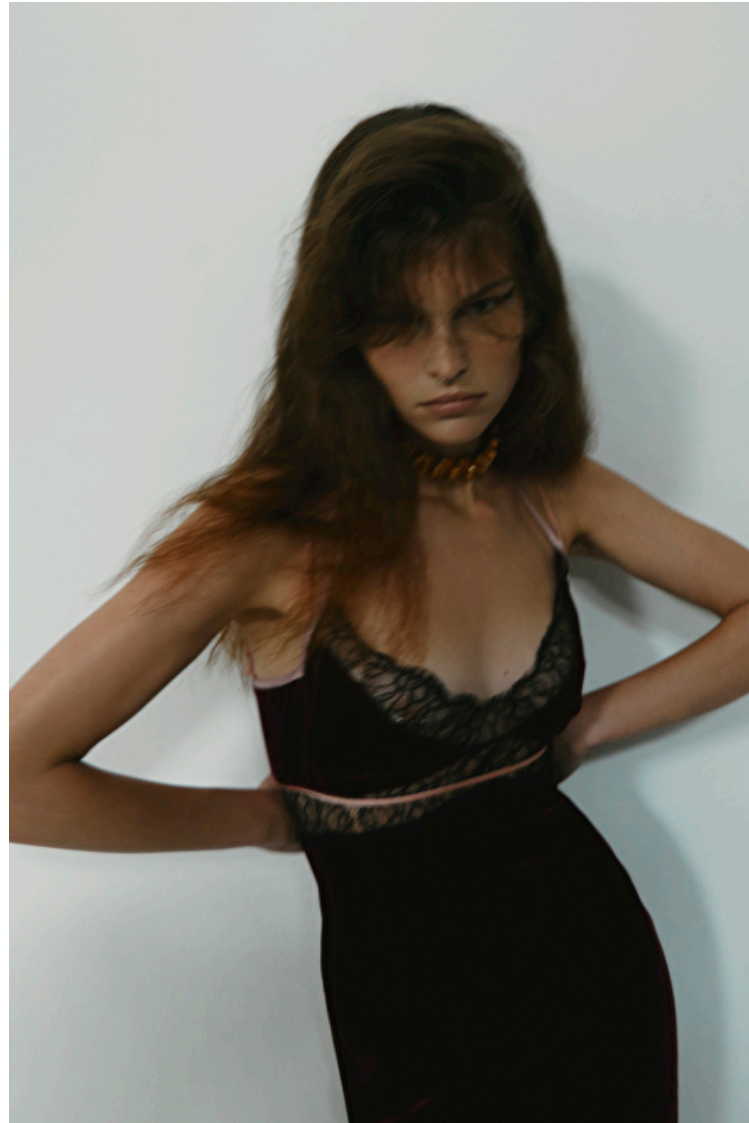

Tara Dobric

Height 175cm / 5' 9.0"

Bust 80cm / 31.5"

Waist 64cm / 25"

Hips 87cm / 34.5"

Shoes EU/US/UK 39 / 8 / 6

Eyes Green

Hair Light brown