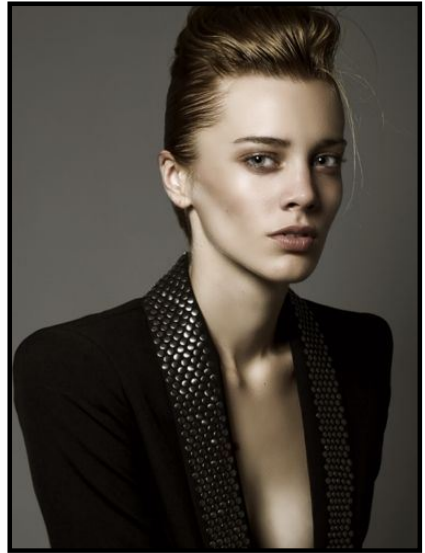

Select

MODEL MANAGEMENT

Height 178cm / 5' 10.0" - Bust 84cm / 33" - Waist 66cm / 26" - Hips 96cm / 38" -
Shoes EU/US/UK 39.5 / 8.5 / 6 - Hair Dark blond - Eyes Green

TARA JEAN