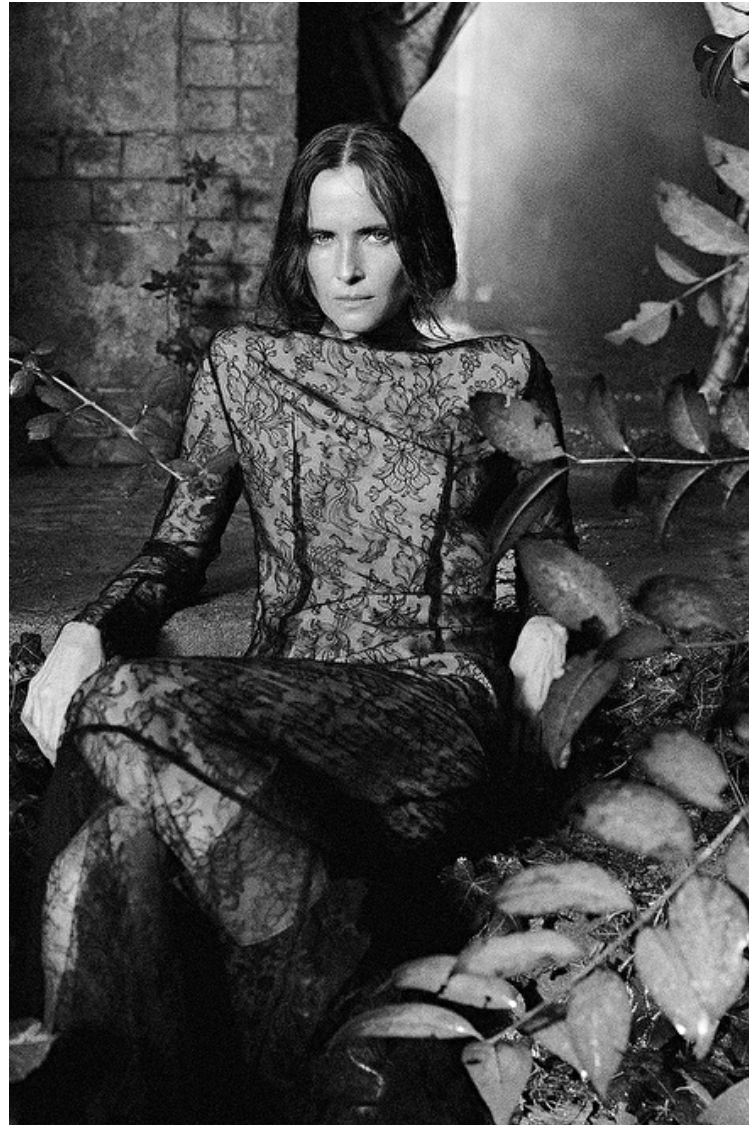

Tasha Tilberg

Height 177cm / 5' 9.5"

Bust 86cm / 34"

Waist 61cm / 24"

Hips 89cm / 35"

Shoes EU/US/UK 40 / 9 / 7

Eyes Green

Hair Brown

Cup B