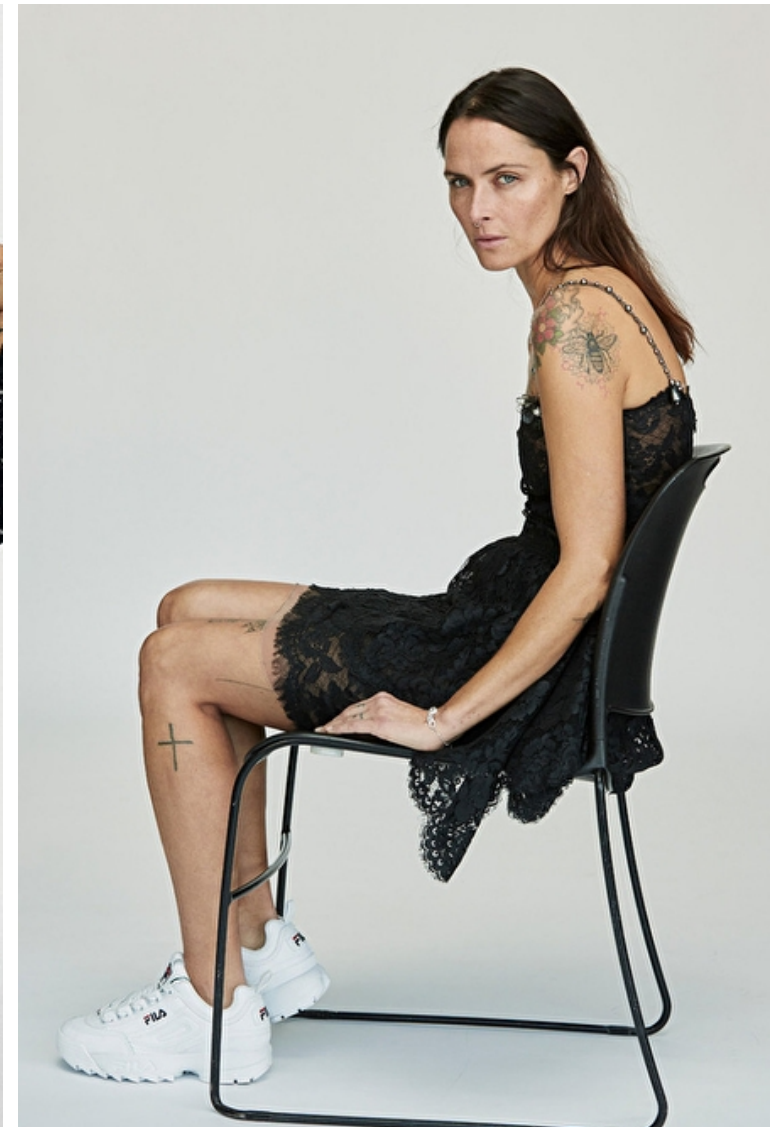

Select

MODEL MANAGEMENT

182 Rue de Rivoli, Paris, 75001, Ile-de-France, France

Phone: +33 (0) 1 40 20 15 15 Email: info.paris@selectmodel.com Website: <https://selectmodel.com/>

Tasha Tilberg

Height 177cm / 5' 9.5"

Bust 86cm / 34"

Waist 61cm / 24"

Hips 89cm / 35"

Shoes EU/US/UK 40 / 9 / 7

Eyes Green

Hair Brown

Cup B

ite: Tief ausgeschnitte-
nikleid aus Leder mit
nbesatz, von SAINT
ENT BY ANTHONY
ARELLO. Linke Seite:
treifenblazer mit aus-
sillten Schultern, von
H PUGH. Schwarzes
i 280 €, von FRANCES
URDES. Schlaghose
schwarzen Pailletten,
80 €, von HALPERN.
irtel: MIU MIU.