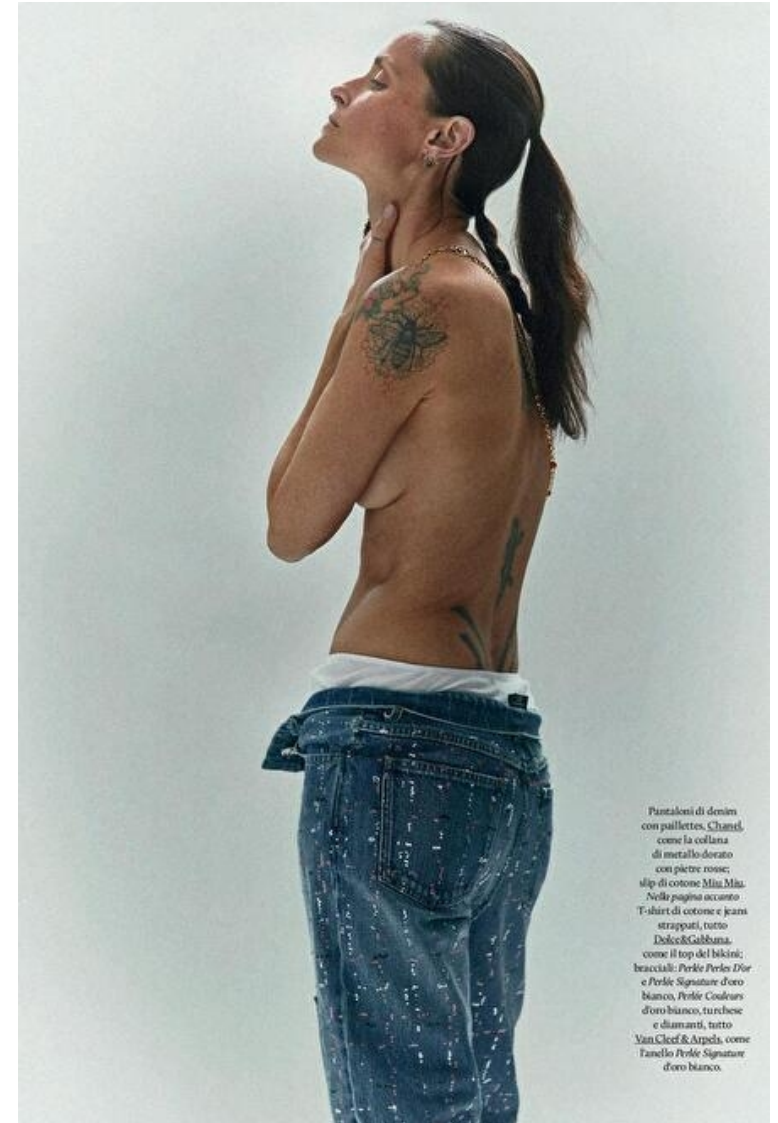

Select

MODEL MANAGEMENT

182 Rue de Rivoli, Paris, 75001, Ile-de-France, France

Phone: +33 (0) 1 40 20 15 15 Email: info.paris@selectmodel.com Website: <https://selectmodel.com/>

Tasha Tilberg

Height 177cm / 5' 9.5"

Bust 86cm / 34"

Waist 61cm / 24"

Hips 89cm / 35"

Shoes EU/US/UK 40 / 9 / 7

Eyes Green

Hair Brown

Cup B