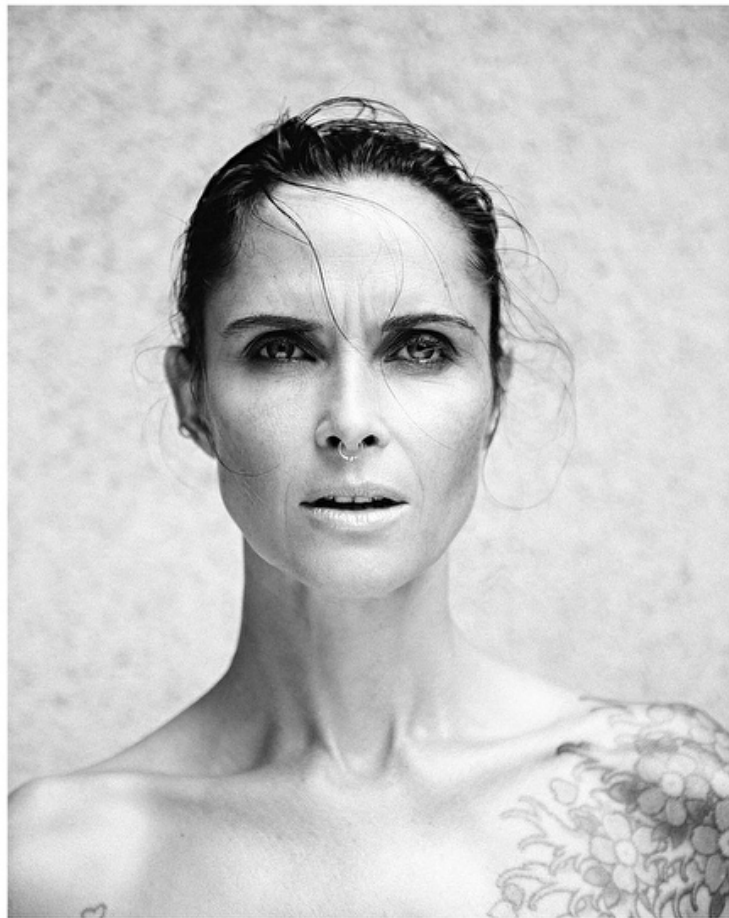

Select

MODEL MANAGEMENT

182 Rue de Rivoli, Paris, 75001, Ile-de-France, France

Phone: +33 (0) 1 40 20 15 15 Email: info.paris@selectmodel.com Website: <https://selectmodel.com/>

Tasha Tilberg

Height 177cm / 5' 9.5"

Bust 86cm / 34"

Waist 61cm / 24"

Hips 89cm / 35"

Shoes EU/US/UK 40 / 9 / 7

Eyes Green

Hair Brown

Cup B