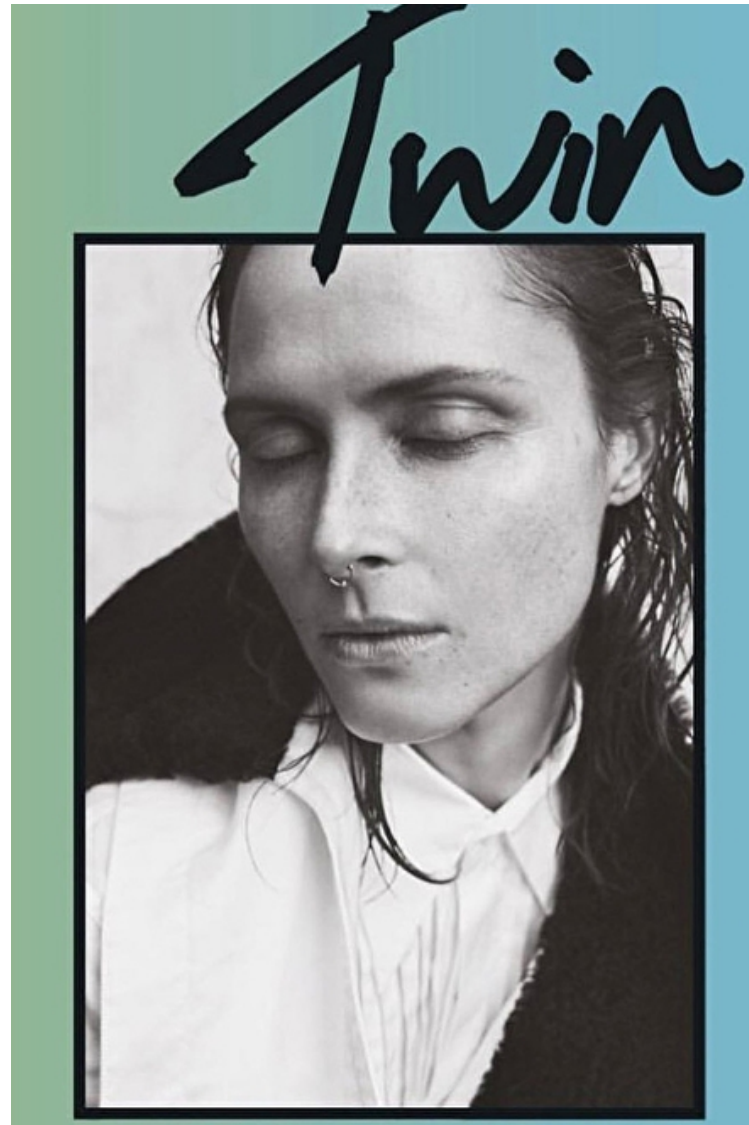

Select

MODEL MANAGEMENT

182 Rue de Rivoli, Paris, 75001, Ile-de-France, France

Phone: +33 (0) 1 40 20 15 15 Email: info.paris@selectmodel.com Website: <https://selectmodel.com/>

Tasha Tilberg

Height 177cm / 5' 9.5"

Bust 86cm / 34"

Waist 61cm / 24"

Hips 89cm / 35"

Shoes EU/US/UK 40 / 9 / 7

Eyes Green

Hair Brown

Cup B