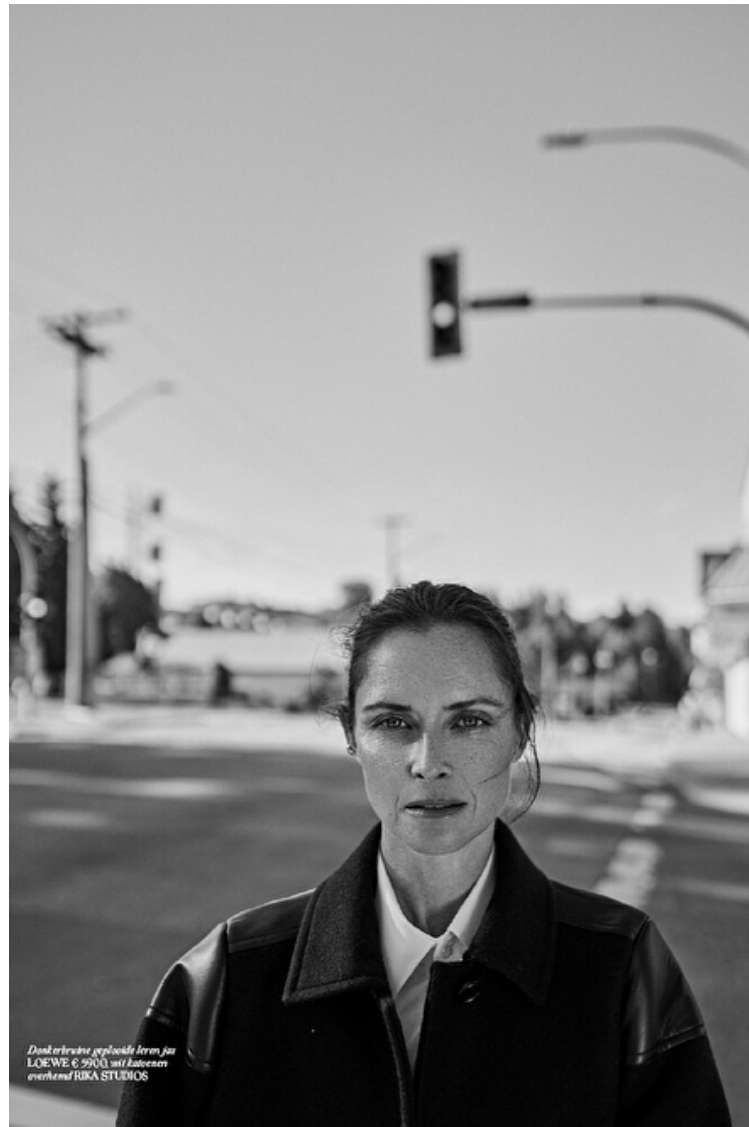

Select

MODEL MANAGEMENT

182 Rue de Rivoli, Paris, 75001, Ile-de-France, France

Phone: +33 (0) 1 40 20 15 15 Email: info.paris@selectmodel.com Website: <https://selectmodel.com/>

Tasha Tilberg

Height 177cm / 5' 9.5"

Bust 86cm / 34"

Waist 61cm / 24"

Hips 89cm / 35"

Shoes EU/US/UK 40 / 9 / 7

Eyes Green

Hair Brown

Cup B