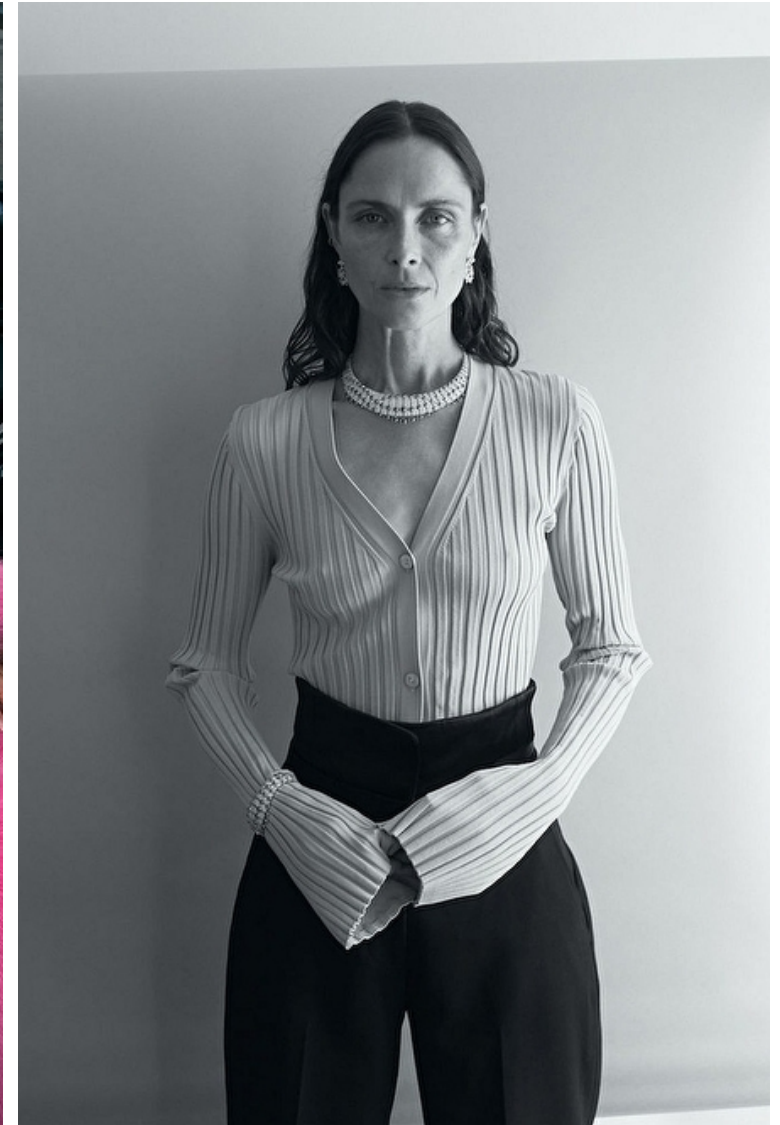

Select

MODEL MANAGEMENT

182 Rue de Rivoli, Paris, 75001, Ile-de-France, France

Phone: +33 (0) 1 40 20 15 15 Email: info.paris@selectmodel.com Website: <https://selectmodel.com/>

Tasha Tilberg

Height 177cm / 5' 9.5"

Bust 86cm / 34"

Waist 61cm / 24"

Hips 89cm / 35"

Shoes EU/US/UK 40 / 9 / 7

Eyes Green

Hair Brown

Cup B