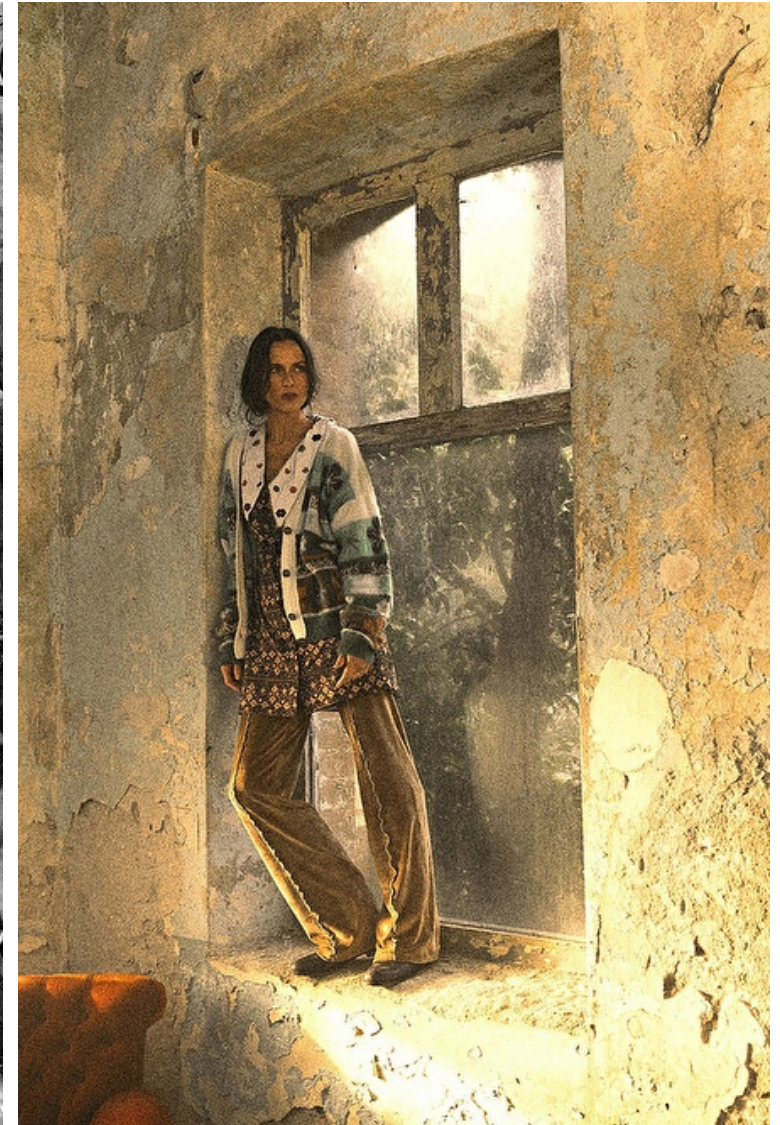

Tasha Tilberg

Height 177cm / 5' 9.5"

Bust 86cm / 34"

Waist 61cm / 24"

Hips 89cm / 35"

Shoes EU/US/UK 40 / 9 / 7

Eyes Green

Hair Brown

Cup B