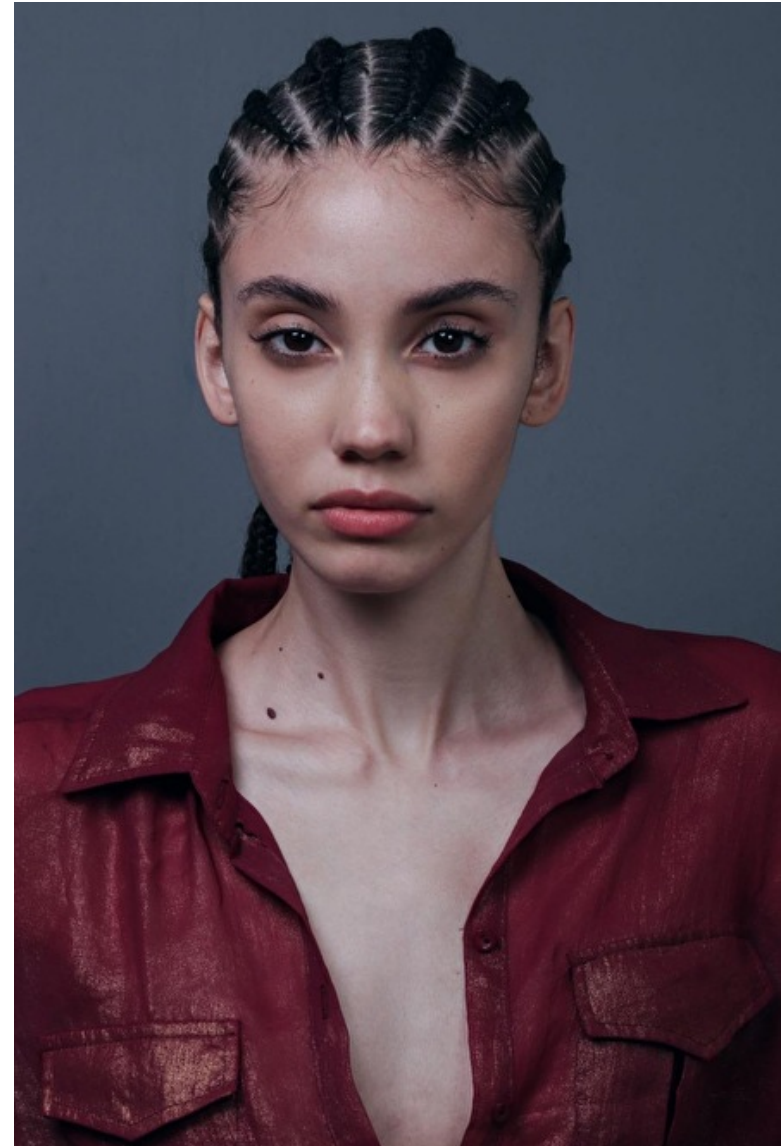

## Tayna

Height 180cm / 5' 11.0"

Bust 78cm / 30.5"

Waist 58cm / 23"

Hips 86cm / 34"

Shoes EU/US/UK 39 / 8 / 6

Eyes Black

Hair Dark brown