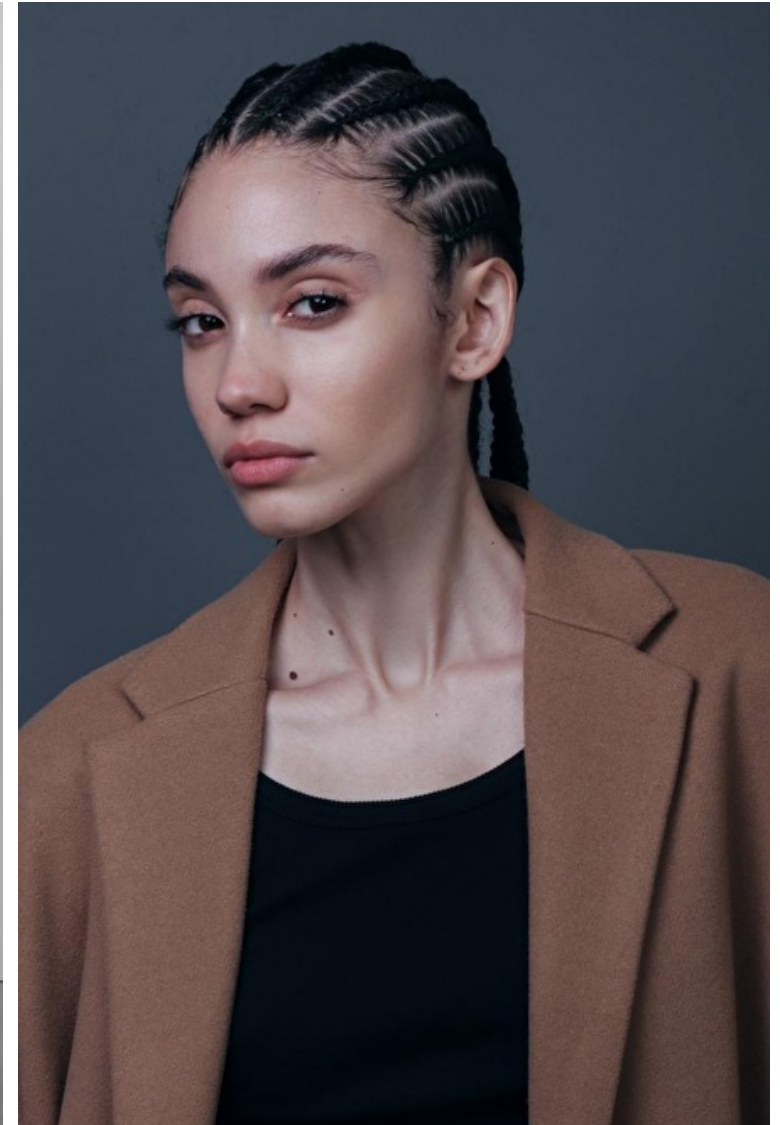

## Tayna

Height 180cm / 5' 11.0"

Bust 78cm / 30.5"

Waist 58cm / 23"

Hips 86cm / 34"

Shoes EU/US/UK 39 / 8 / 6

Eyes Black

Hair Dark brown