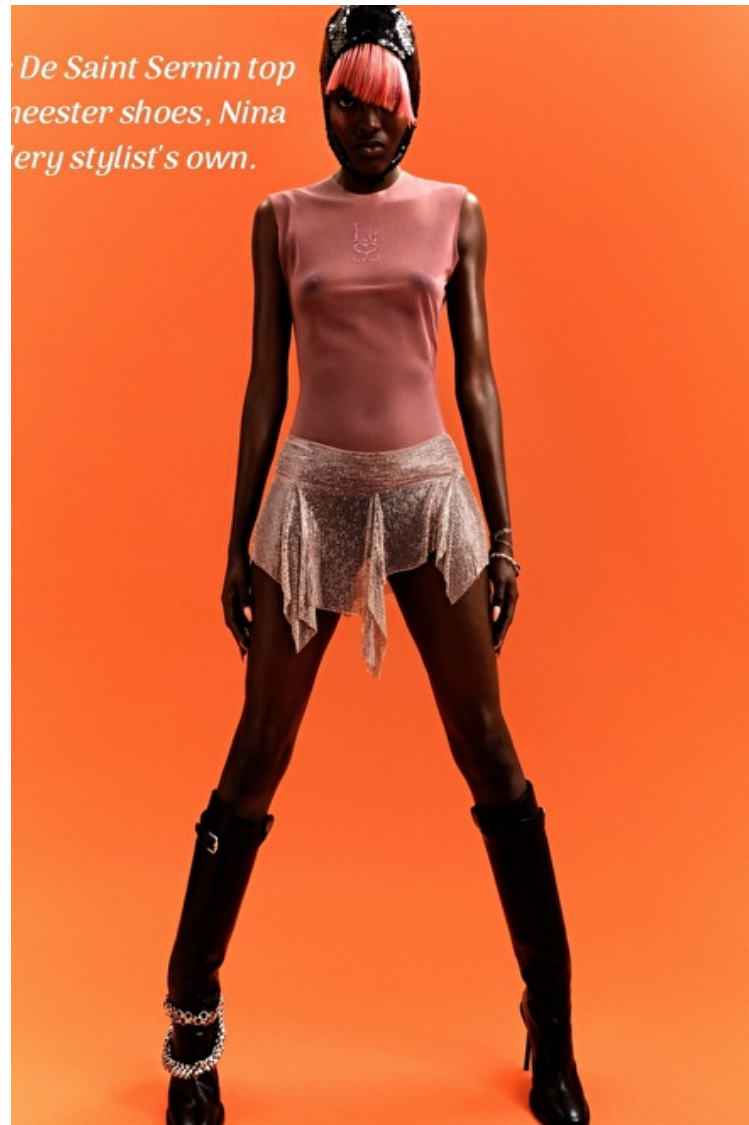

Bust 77cm / 30.5"

Waist 58cm / 23"

Hips 88cm / 34.5"

Shoes EU/US/UK 39 / 8 / 6

Eyes Black

Hair Black

Select

MODEL MANAGEMENT