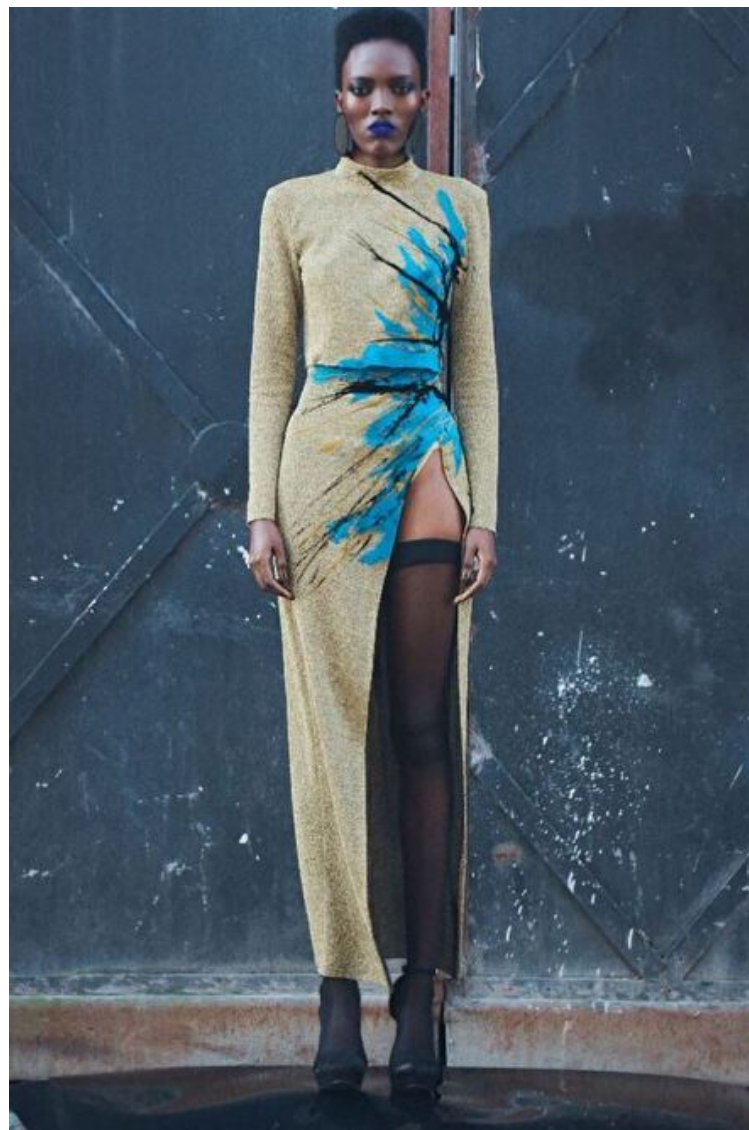

Select

MODEL MANAGEMENT

182 Rue de Rivoli, Paris, 75001, Île-de-France, France

Phone: +33 (0) 1 40 20 15 15 Email: info.paris@selectmodel.com Website: <https://selectmodel.com/>

Teline

Height 177cm / 5' 9.5"

Bust 77cm / 30.5"

Waist 58cm / 23"

Hips 88cm / 34.5"

Shoes EU/US/UK 39 / 8 / 6

Eyes Black

Hair Black