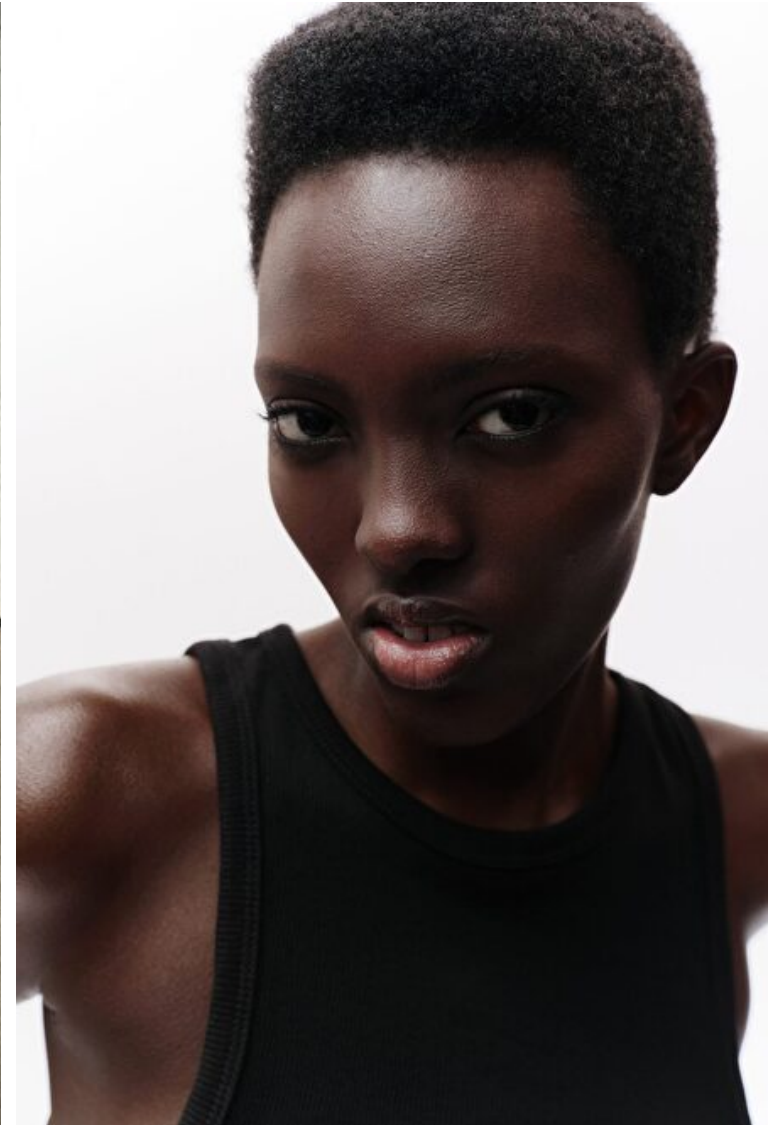

Bust 77cm / 30.5"

Waist 58cm / 23"

Hips 88cm / 34.5"

Shoes EU/US/UK 39 / 8 / 6

Eyes Black

Hair Black

Select

MODEL MANAGEMENT