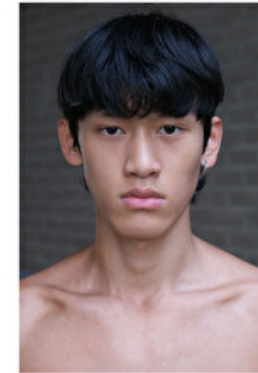

Select

MODEL MANAGEMENT