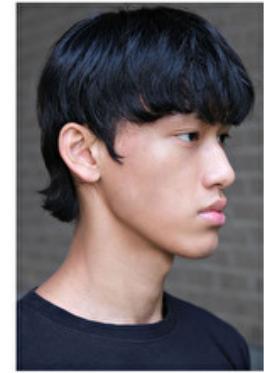

Select

MODEL MANAGEMENT