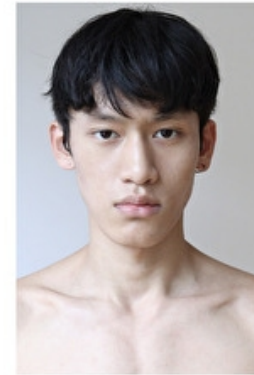

Select

MODEL MANAGEMENT

TENZIN SONAM

HEIGHT 186CM BUST 84CM WAIST 70CM HIPS 85CM EYES BROWN HAIR BLACK

182 RUE DE RIVOLI 75001, PARIS
TEL : +33 (0) 1 40 20 15 15