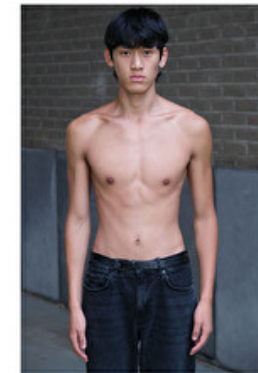

Select

MODEL MANAGEMENT