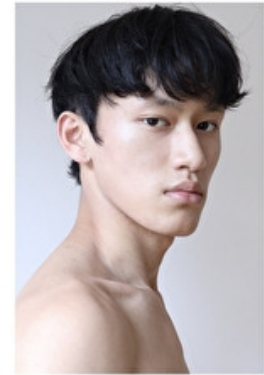

Select

MODEL MANAGEMENT

TENZIN SONAM

HEIGHT 186CM BUST 84CM WAIST 70CM HIPS 85CM EYES BROWN HAIR BLACK

182 RUE DE RIVOLI 75001, PARIS
TEL : +33 (0) 1 40 20 15 15