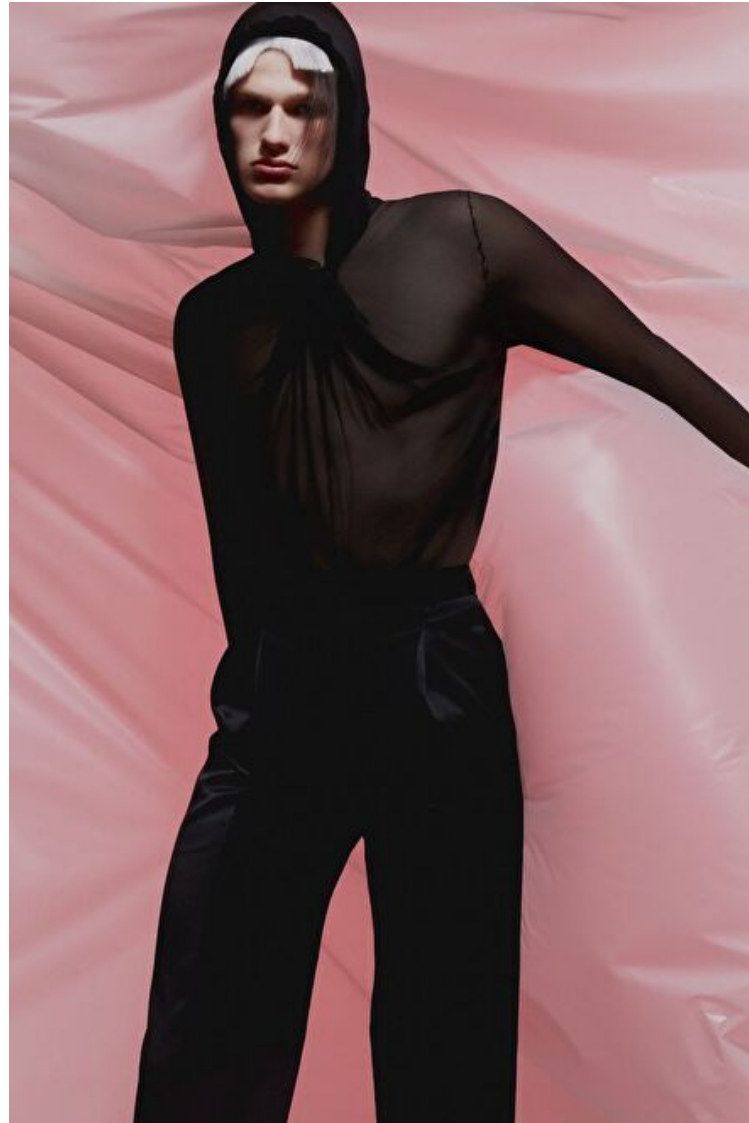

TEUN VAN STEIN

Height 189cm / 6' 2.5"

Chest 89cm / 35"

Waist 71cm / 28"

Hips 91cm / 36"

Shoes EU/US/UK 44.5 / 11.5 /
10

Eyes Blue grey

Hair Blond

Suit size 46cm / 36"