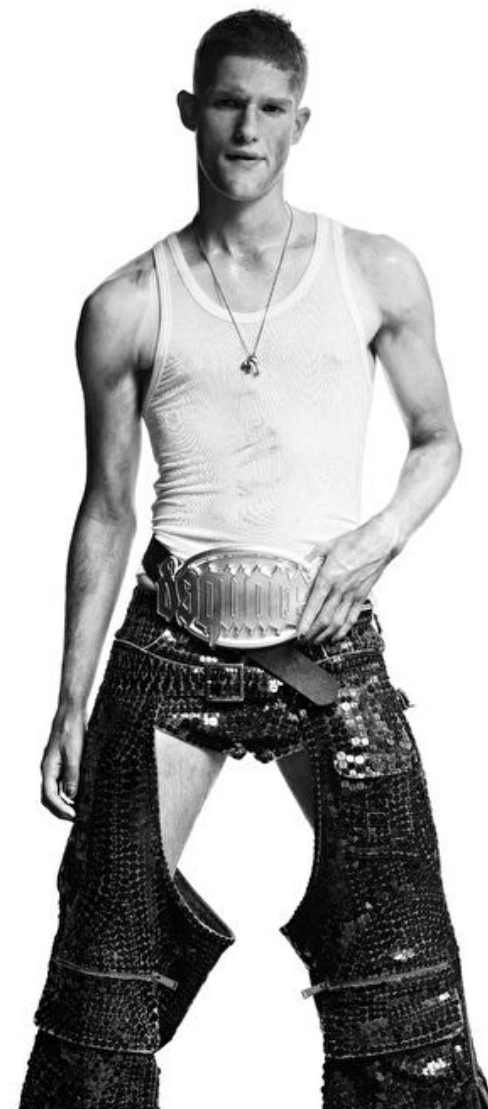

Waist 71cm / 28"

Hips 91cm / 36"

Shoes EU/US/UK 44.5 / 11.5 /
10

Eyes Blue grey

Hair Blond

Suit size 46cm / 36"

Select

MODEL MANAGEMENT