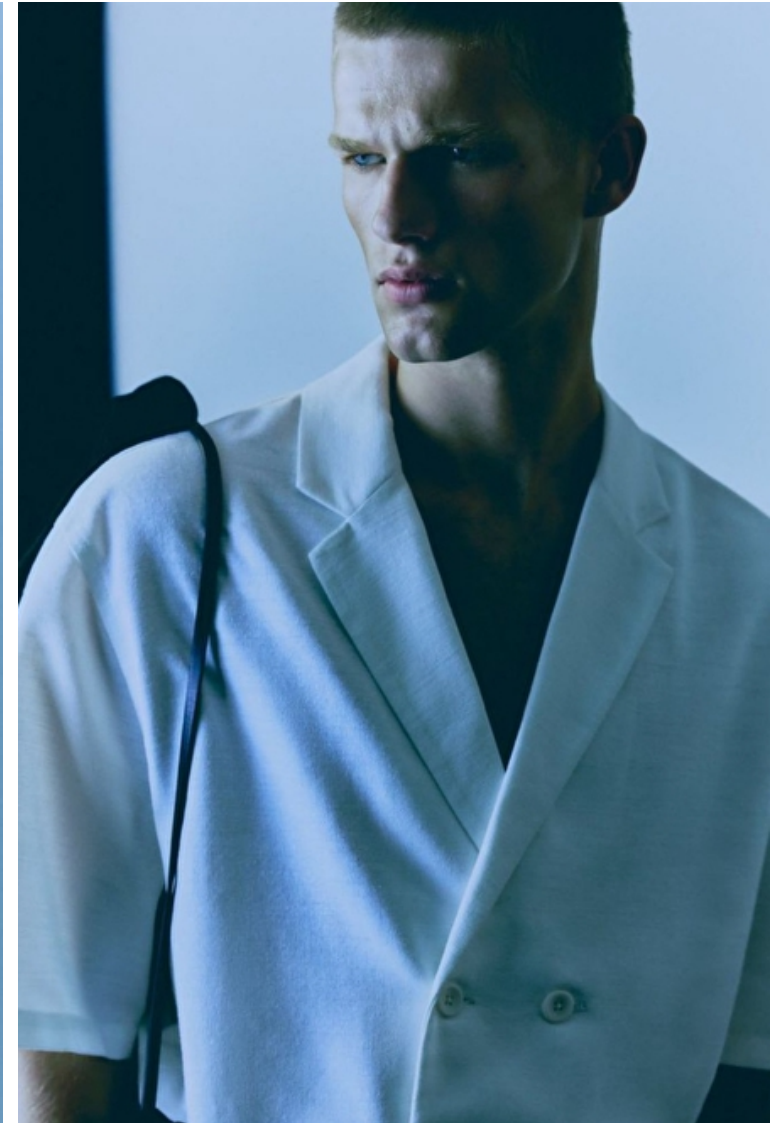

TEUN VAN STEIN

Height 189cm / 6' 2.5"

Chest 89cm / 35"

Waist 71cm / 28"

Hips 91cm / 36"

Shoes EU/US/UK 44.5 / 11.5 /
10

Eyes Blue grey

Hair Blond

Suit size 46cm / 36"