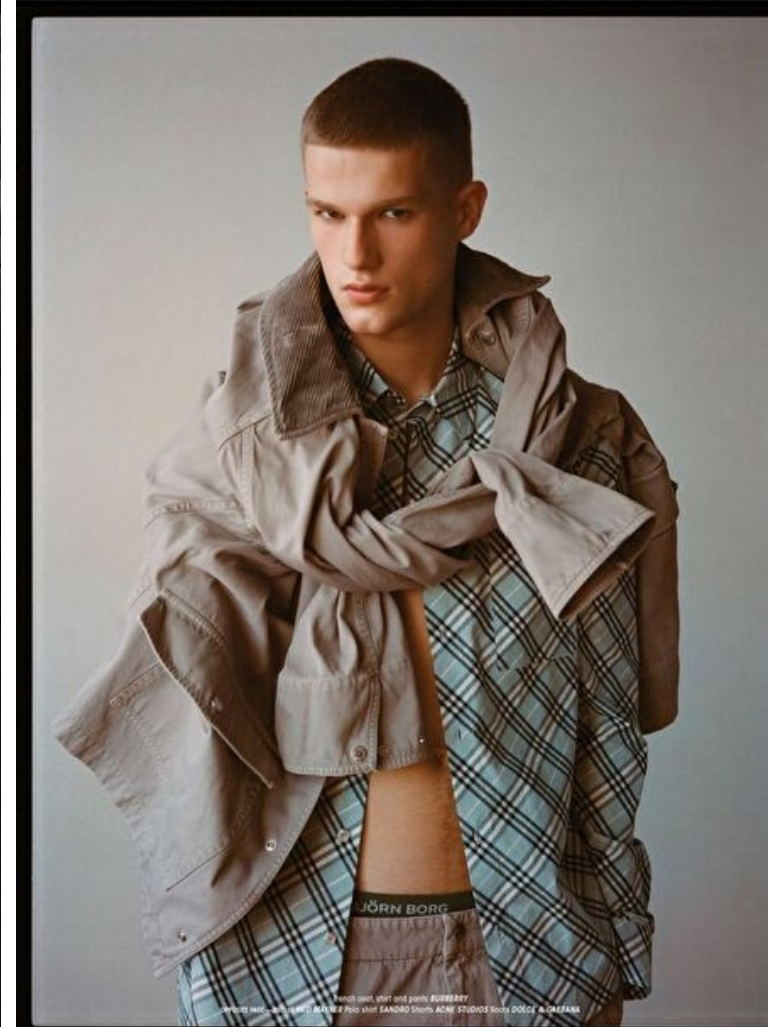

Height 189cm / 6' 2.5"

Chest 89cm / 35"

Waist 71cm / 28"

Hips 91cm / 36"

Shoes EU/US/UK 44.5 / 11.5 /
10

Eyes Blue grey

Hair Blond

Suit size 46cm / 36"