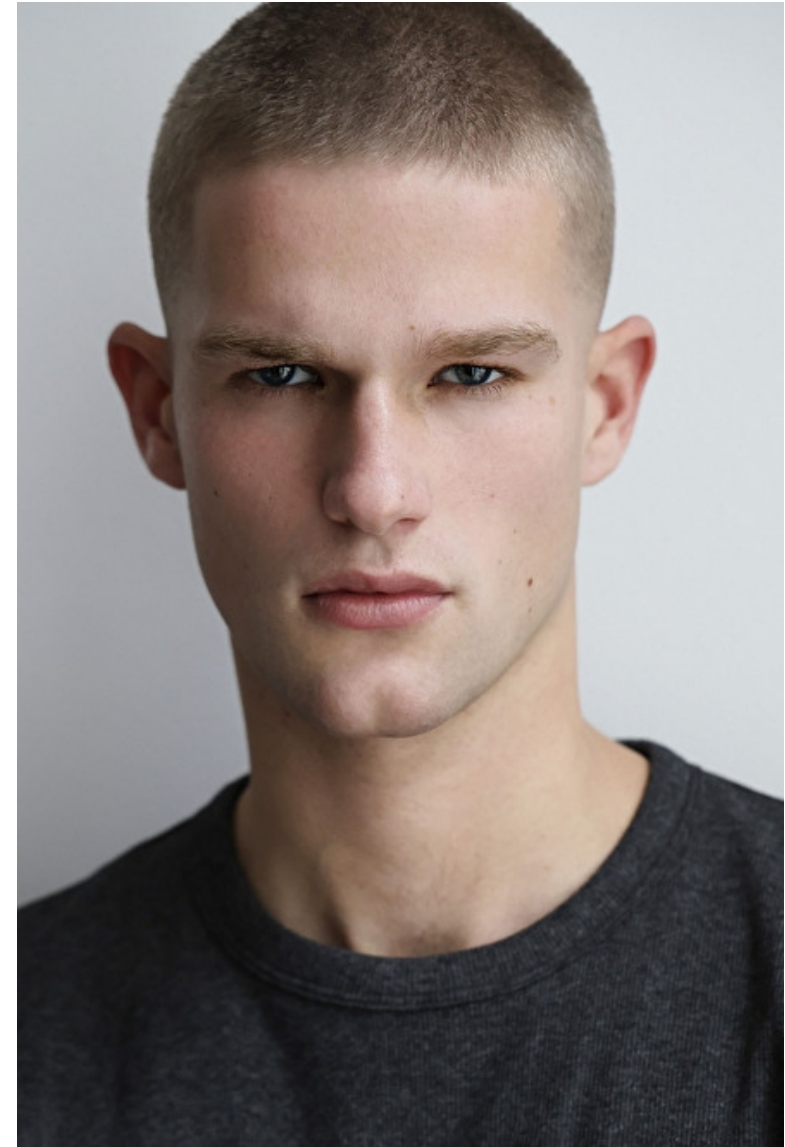

TEUN VAN STEIN

Height 189cm / 6' 2.5"

Chest 89cm / 35"

Waist 71cm / 28"

Hips 91cm / 36"

Shoes EU/US/UK 44.5 / 11.5 / 10

Eyes Blue grey

Hair Blond

Suit size 46cm / 36"