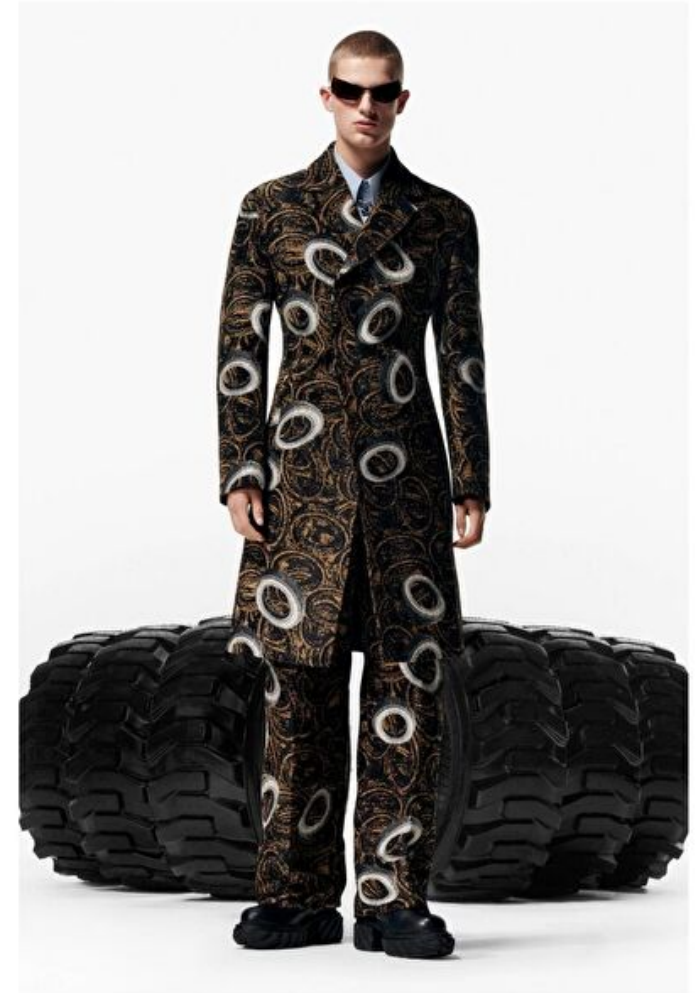

Hips 91cm / 36"

Shoes EU/US/UK 44.5 / 11.5 /
10

Eyes Blue grey

Hair Blond

Suit size 46cm / 36"

Select

MODEL MANAGEMENT

182 Rue de Rivoli, Paris, 75001, Île-de-France, France