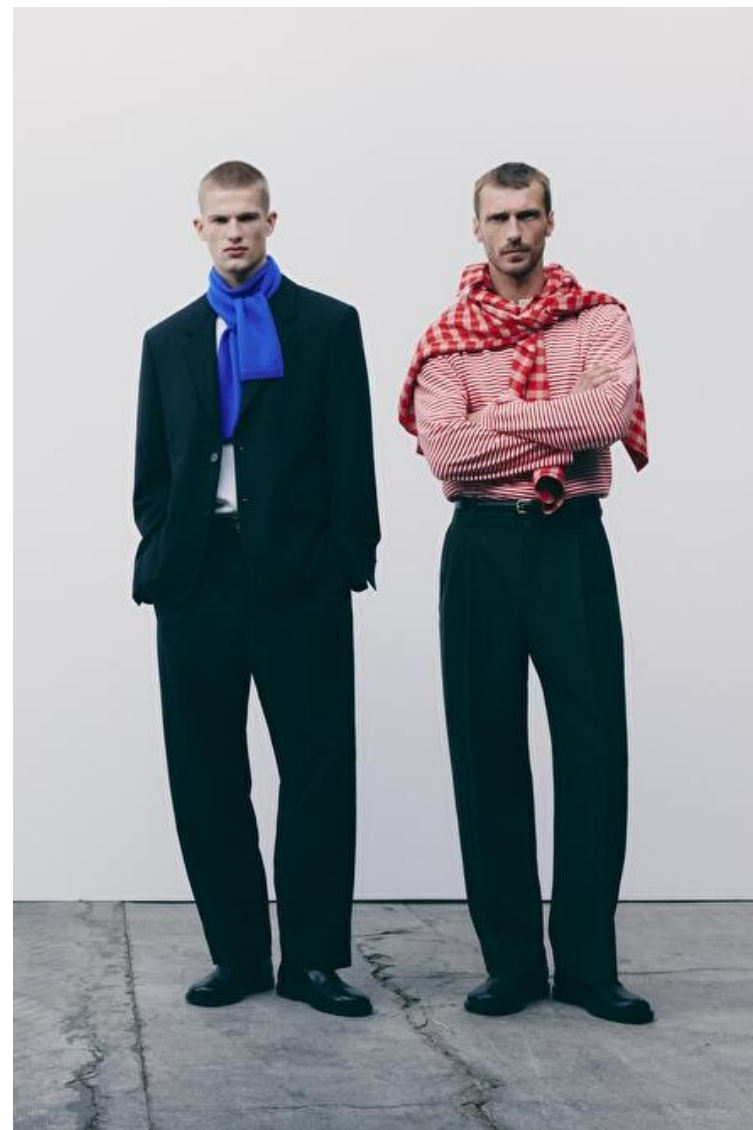

Select

MODEL MANAGEMENT

182 Rue de Rivoli, Paris, 75001, Ile-de-France, France

Phone: +33 (0) 1 40 20 15 15 Email: info.paris@selectmodel.com Website: <https://selectmodel.com/>

TEUN VAN STEIN

Height 189cm / 6' 2.5"

Chest 89cm / 35"

Waist 71cm / 28"

Hips 91cm / 36"

Shoes EU/US/UK 44.5 / 11.5 /
10

Eyes Blue grey

Hair Blond

Suit size 46cm / 36"