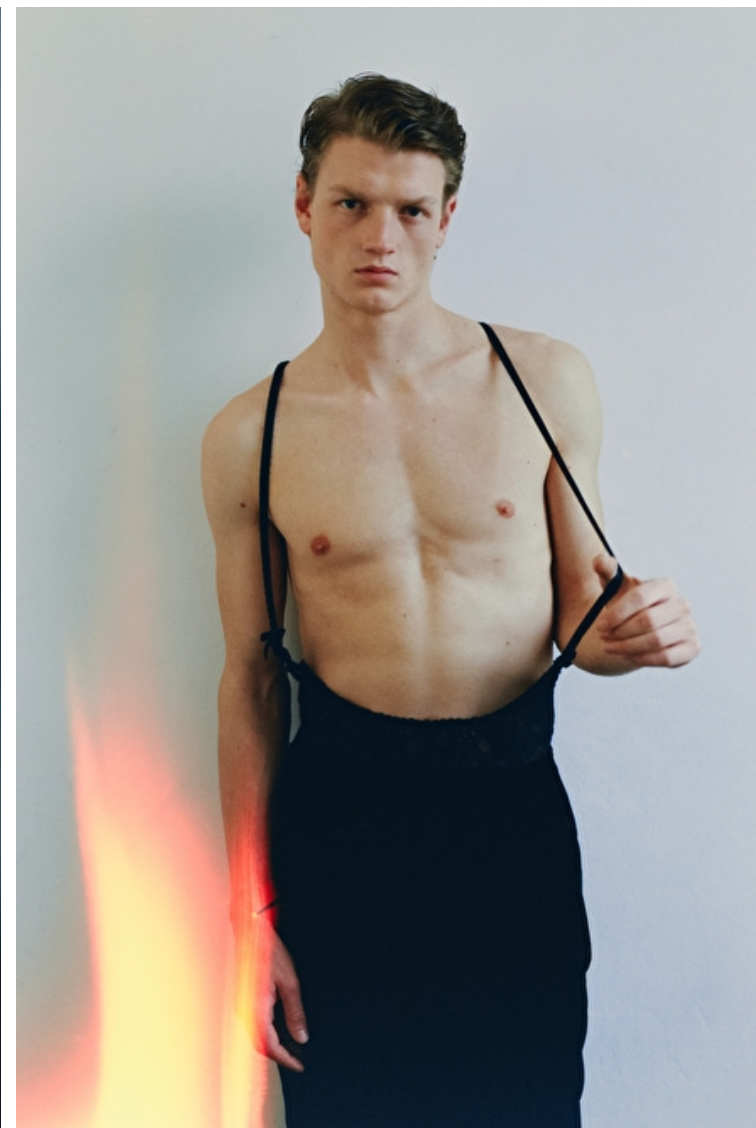

Select

MODEL MANAGEMENT

182 Rue de Rivoli, Paris, 75001, Ile-de-France, France

Phone: +33 (0) 1 40 20 15 15 Email: info.paris@selectmodel.com Website: <https://selectmodel.com/>

THEO BOLLINE

Height 187cm / 6' 1.5"

Chest 85cm / 33.5"

Waist 75cm / 29.5"

Hips 89cm / 35"

Shoes EU/US/UK 45 / 12 / 10.5

Eyes Blue

Hair Blond

Suit size 46cm / 36"