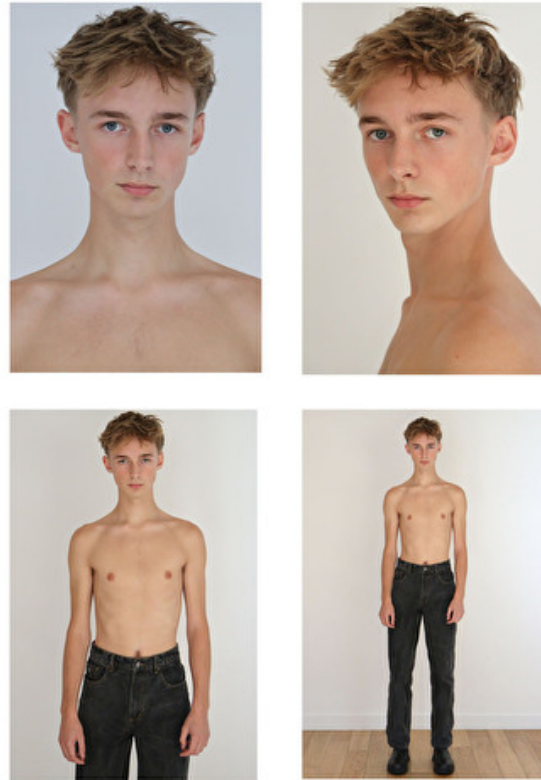

Select

MODEL MANAGEMENT

182 Rue de Rivoli, Paris, 75001, Île-de-France, France

Phone: +33 (0) 1 40 20 15 15 Email: info.paris@selectmodel.com Website: <https://selectmodel.com/>

THEO TOORENS

Select
MODEL MANAGEMENT

Height 188cm / 6' 2.0"

Chest 85cm / 33.5"

Waist 70cm / 27.5"

Hips 89cm / 35"

Shoes EU/US/UK 45 / 12 / 10.5

Eyes Blue

Hair Blond

Suit size 46cm / 36"

THEO TOORENS

HEIGHT 188CM BUST 85CM WAIST 70CM HIPS 89CM EYES BLUE HAIR BLOND

182 RUE DE RIVOLI, 75001, PARIS
TEL: + 33 (0) 1 40 20 15 15