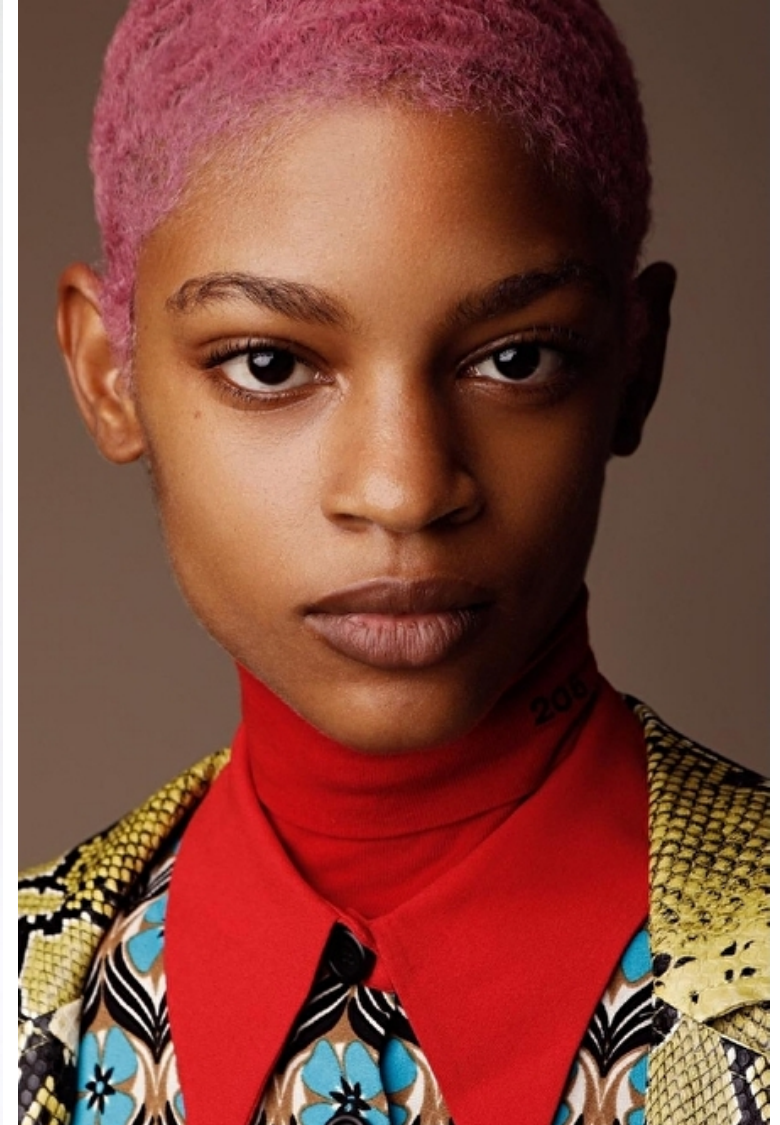

Bust 81cm / 32"

Waist 61cm / 24"

Hips 87cm / 34.5"

Shoes EU/US/UK 41 / 9.5 / 8

Eyes Brown

Hair Brown

Select

MODEL MANAGEMENT