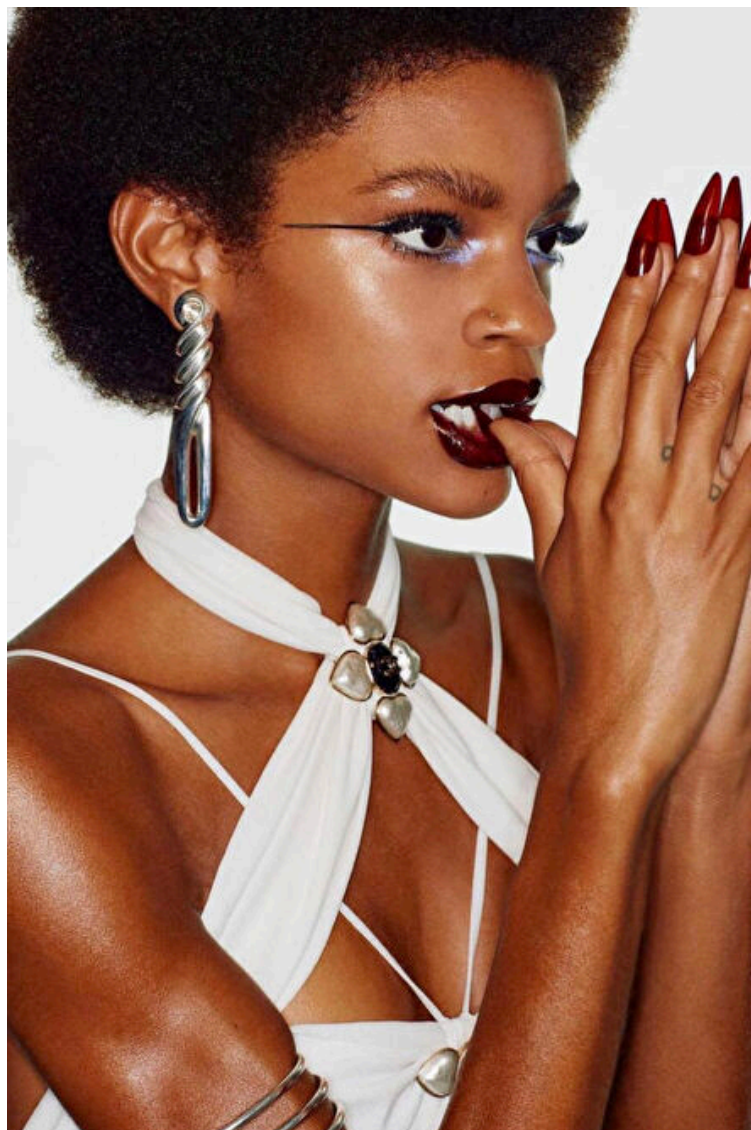

Bust 81cm / 32"

Waist 61cm / 24"

Hips 87cm / 34.5"

Shoes EU/US/UK 41 / 9.5 / 8

Eyes Brown

Hair Brown

Select

MODEL MANAGEMENT