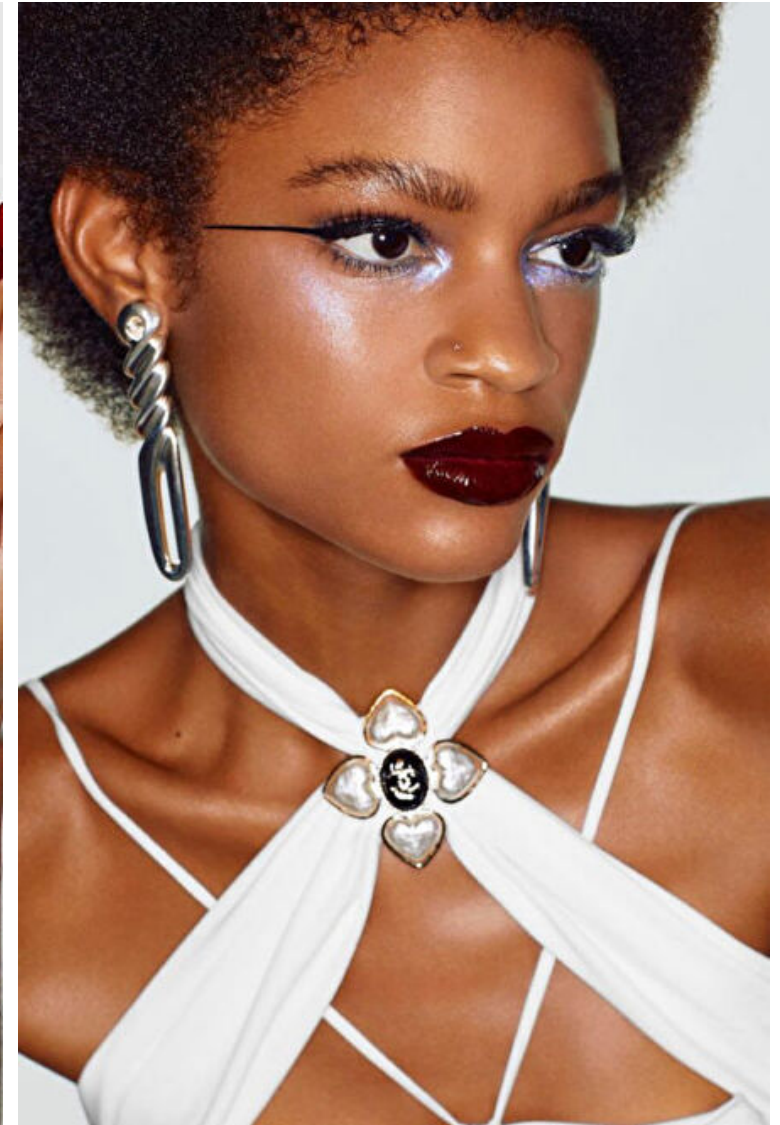

## Theresa Hayes

Height 178cm / 5' 10.0"

Bust 81cm / 32"

Waist 61cm / 24"

Hips 87cm / 34.5"

Shoes EU/US/UK 41 / 9.5 / 8

Eyes Brown

Hair Brown