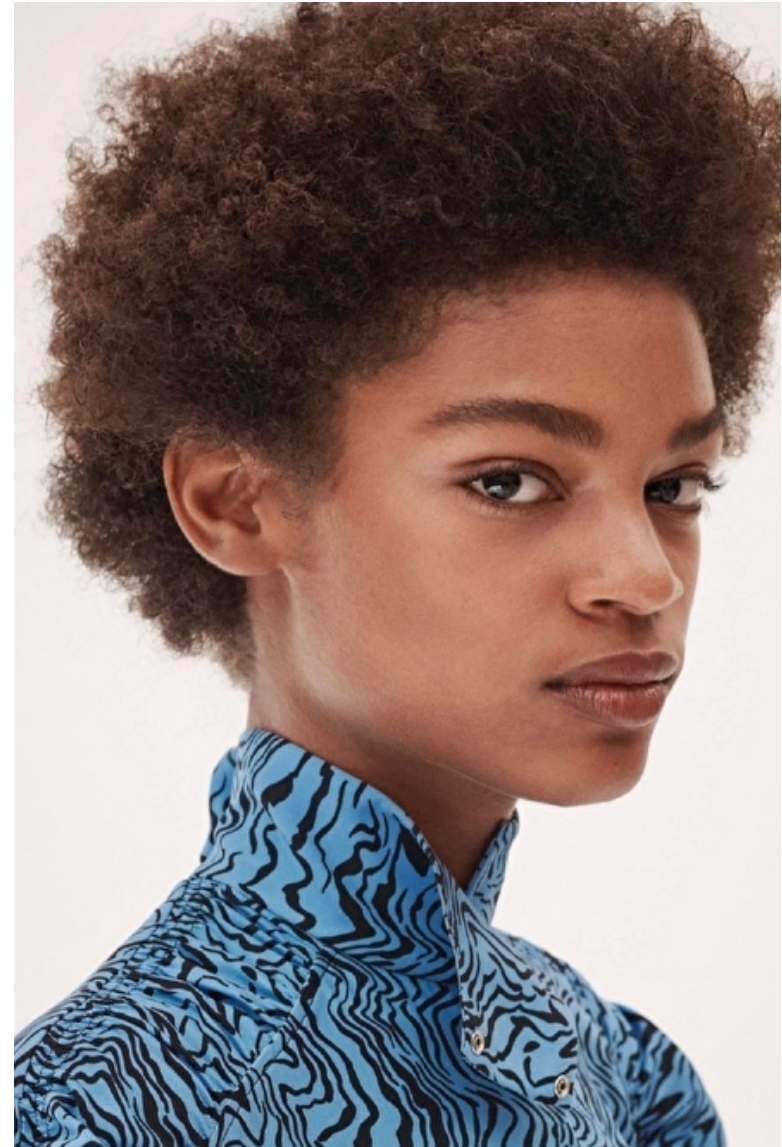

## Theresa Hayes

Height 178cm / 5' 10.0"

Bust 81cm / 32"

Waist 61cm / 24"

Hips 87cm / 34.5"

Shoes EU/US/UK 41 / 9.5 / 8

Eyes Brown

Hair Brown