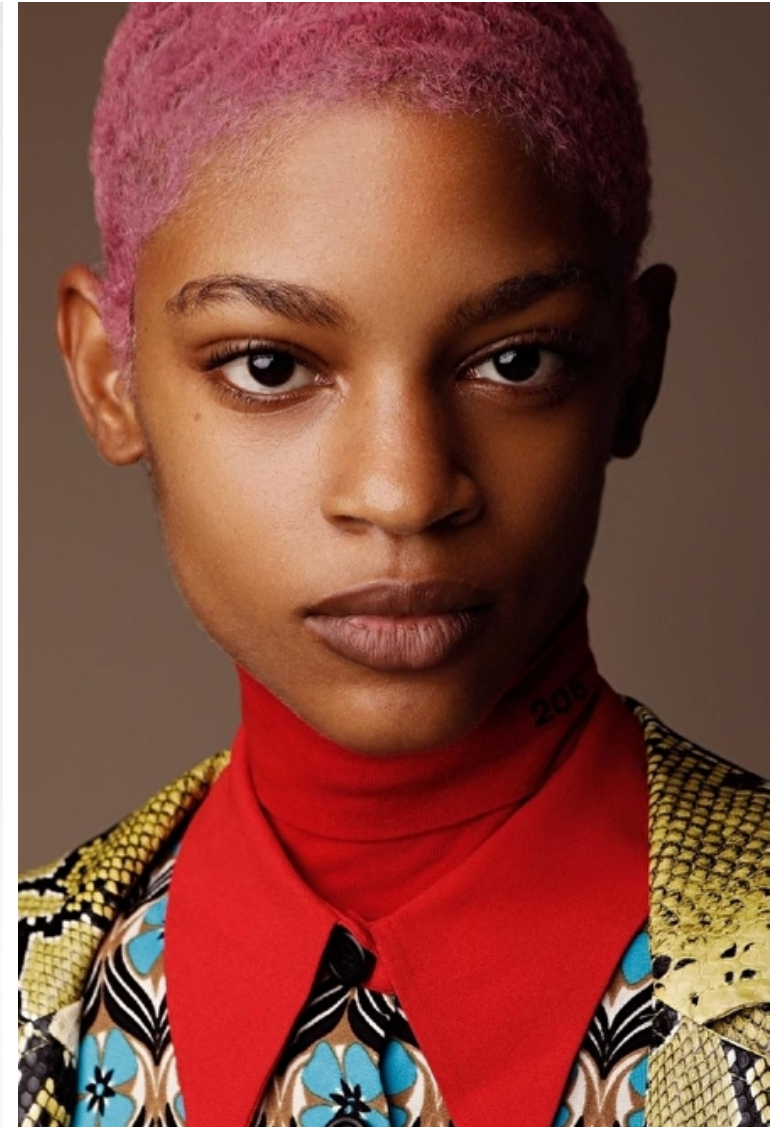

Bust 81cm / 32"

Waist 61cm / 24"

Hips 87cm / 34.5"

Shoes EU/US/UK 41 / 9.5 / 8

Eyes Brown

Hair Brown

Select

MODEL MANAGEMENT