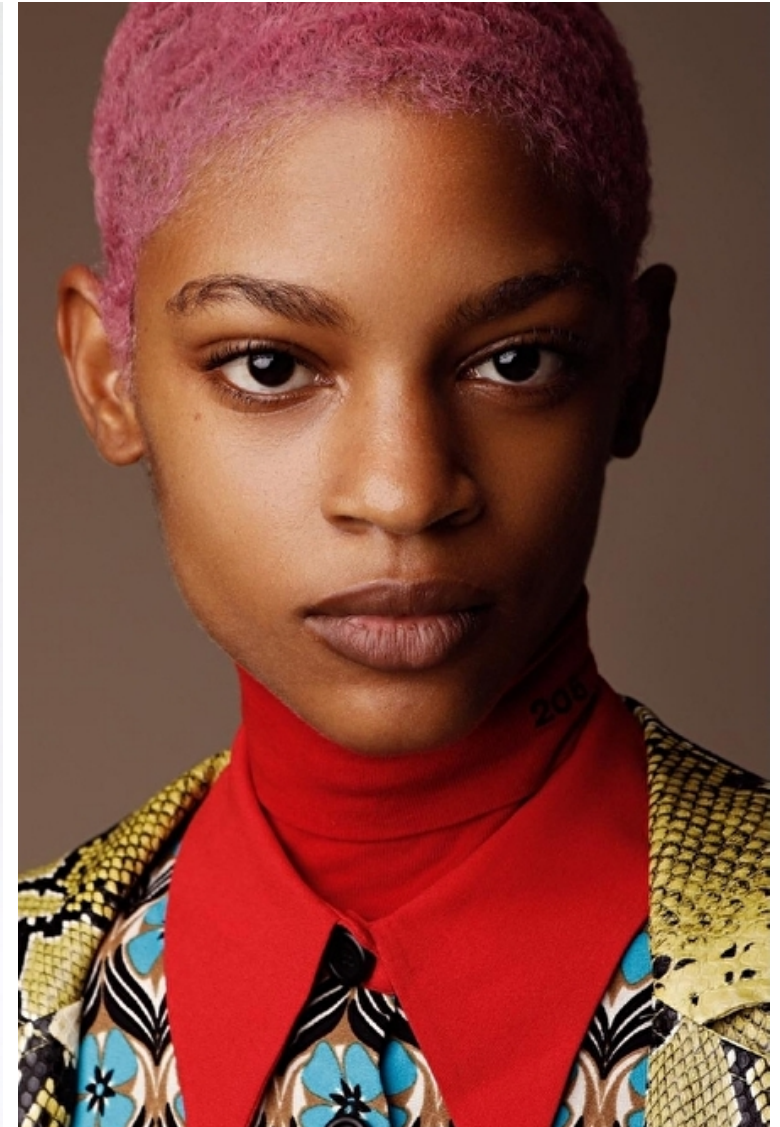

## Theresa Hayes

Height 178cm / 5' 10.0"

Bust 81cm / 32"

Waist 61cm / 24"

Hips 87cm / 34.5"

Shoes EU/US/UK 41 / 9.5 / 8

Eyes Brown

Hair Brown