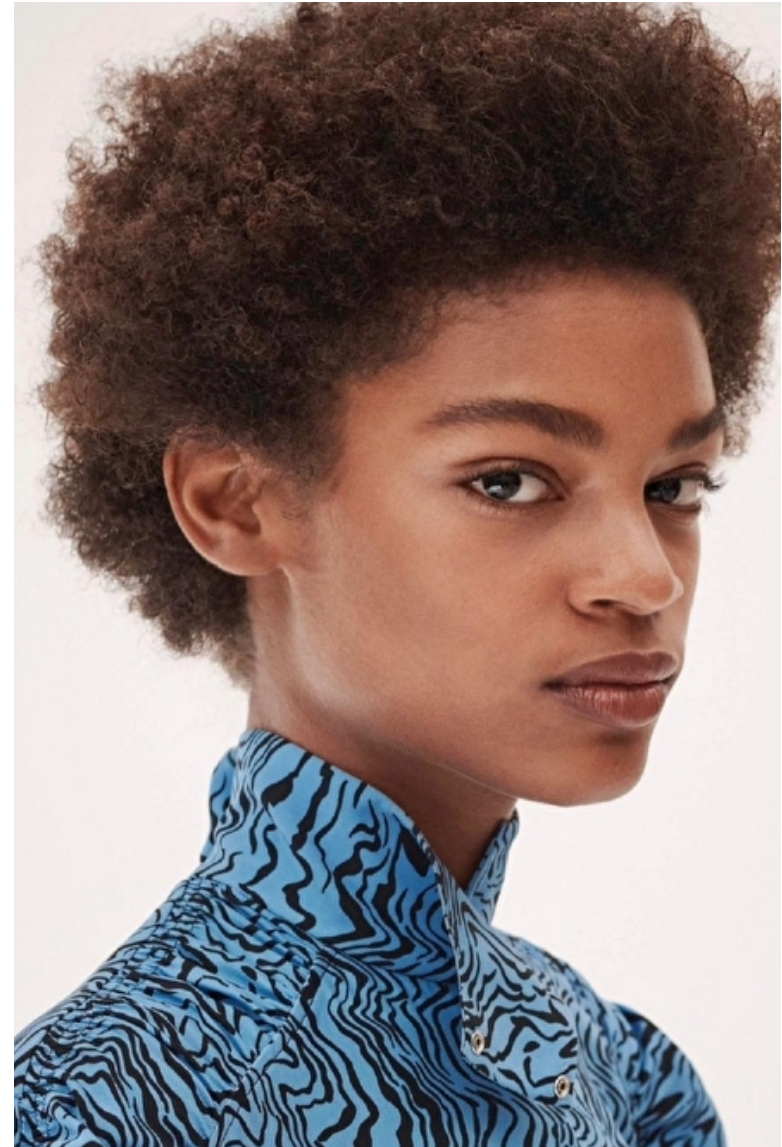

Theresa Hayes

Height 178cm / 5' 10.0"

Bust 81cm / 32"

Waist 61cm / 24"

Hips 87cm / 34.5"

Shoes EU/US/UK 41 / 9.5 / 8

Eyes Brown

Hair Brown