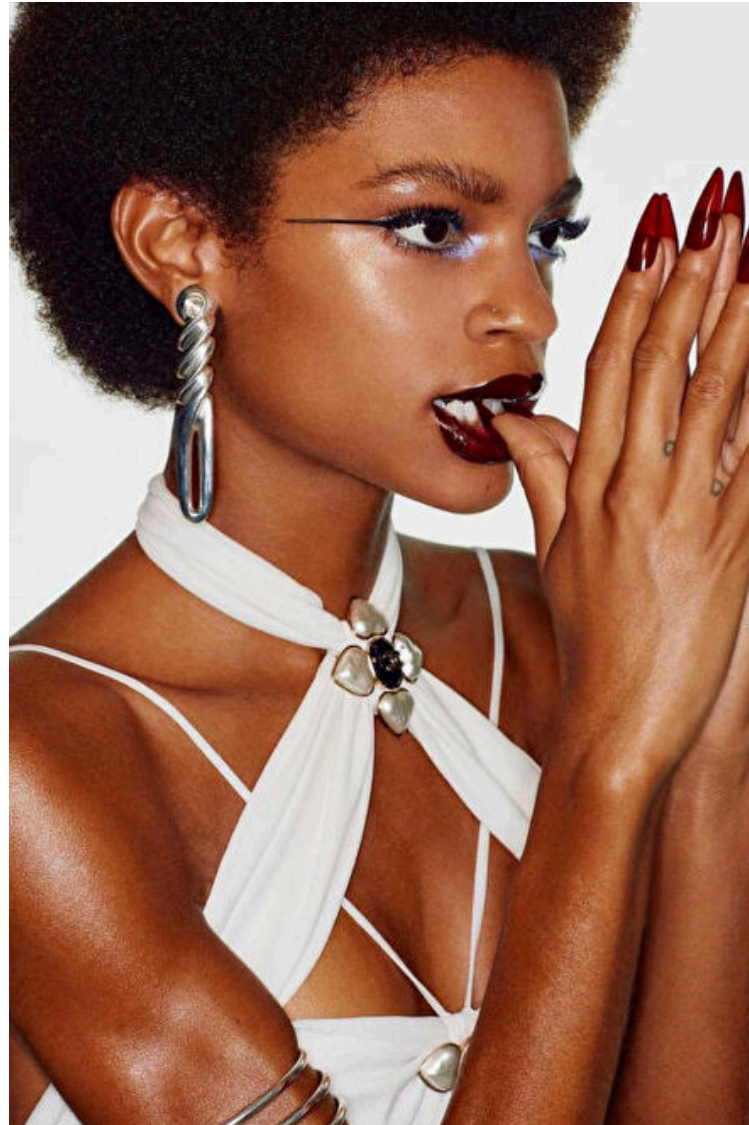

## Theresa Hayes

Height 178cm / 5' 10.0"

Bust 81cm / 32"

Waist 61cm / 24"

Hips 87cm / 34.5"

Shoes EU/US/UK 41 / 9.5 / 8

Eyes Brown

Hair Brown