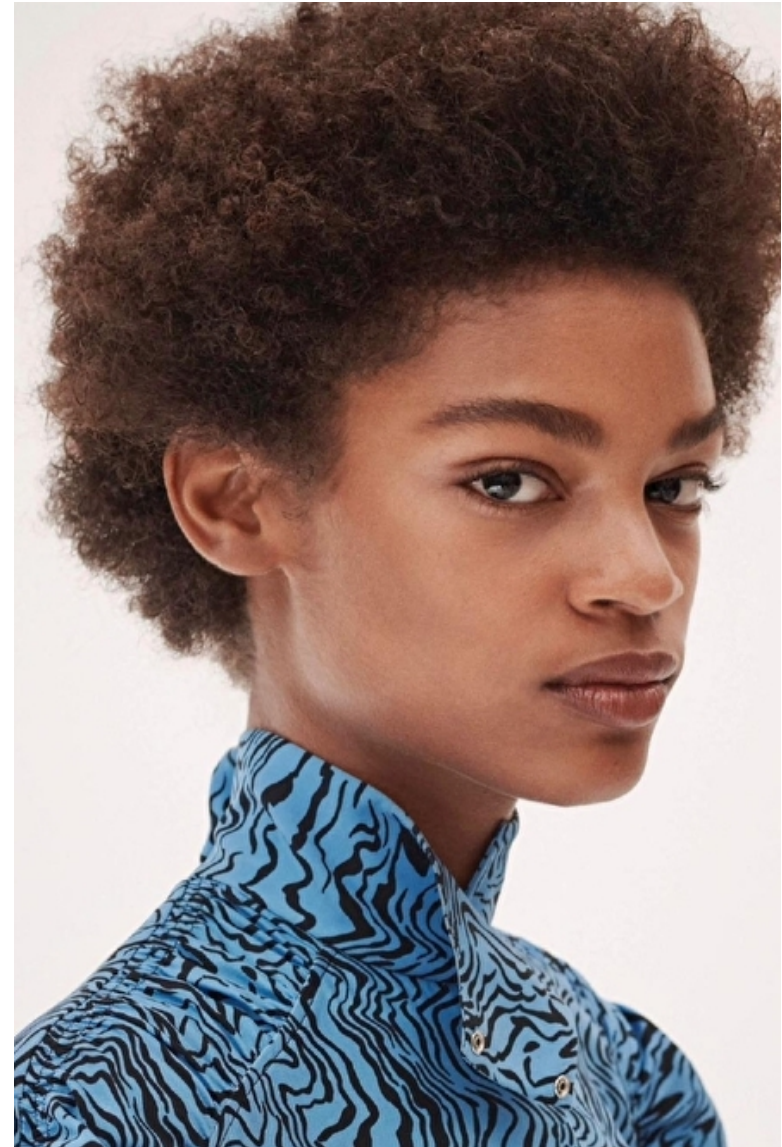

Theresa Hayes

Height 178cm / 5' 10.0"

Bust 81cm / 32"

Waist 61cm / 24"

Hips 87cm / 34.5"

Shoes EU/US/UK 41 / 9.5 / 8

Eyes Brown

Hair Brown