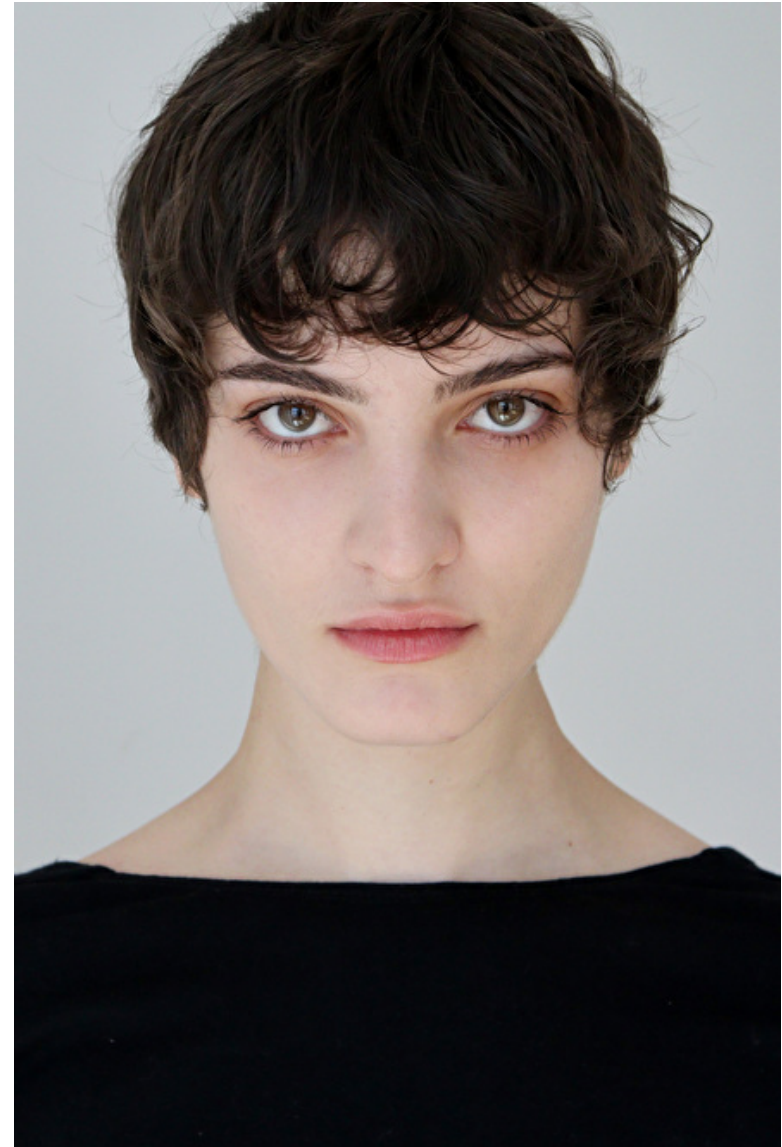

TIKO

Height 175cm / 5' 9.0"

Bust 77cm / 30.5"

Waist 55cm / 21.5"

Hips 88cm / 34.5"

Shoes EU/US/UK 38 / 7.5 / 5

Eyes Green brown

Hair Dark brown