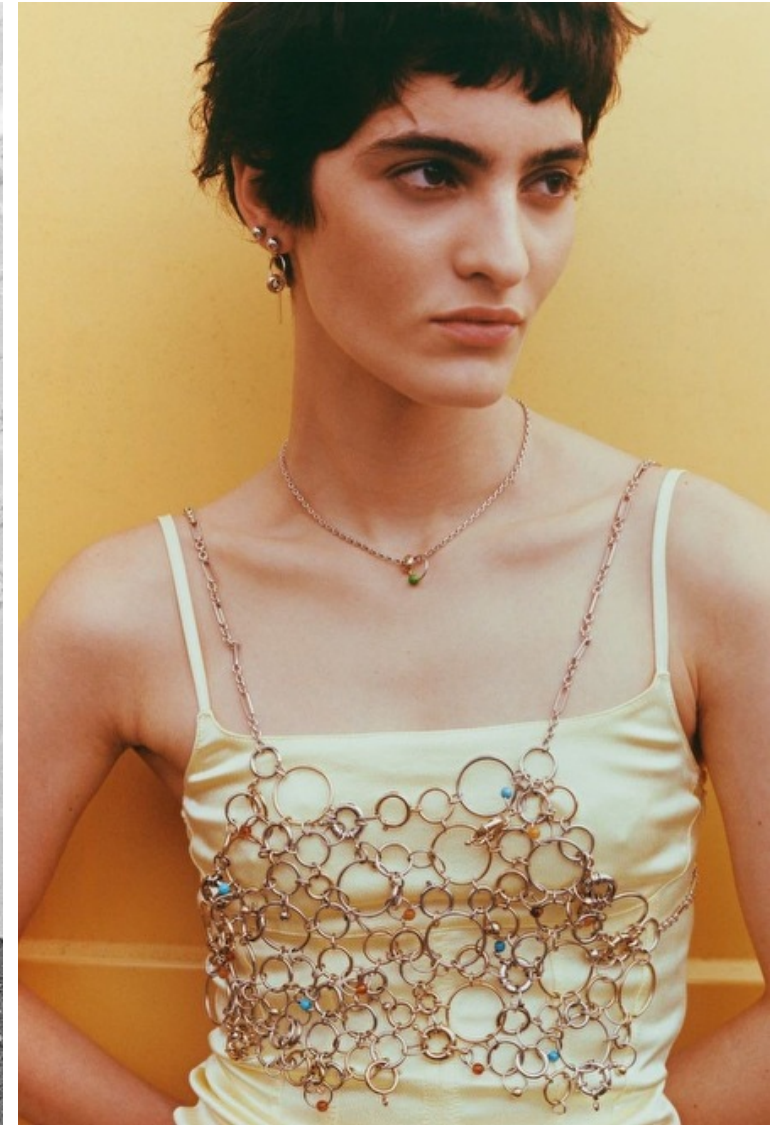

TIKO

Height 175cm / 5' 9.0"

Bust 77cm / 30.5"

Waist 55cm / 21.5"

Hips 88cm / 34.5"

Shoes EU/US/UK 38 / 7.5 / 5

Eyes Green brown

Hair Dark brown

Bust 77cm / 30.5"

Waist 55cm / 21.5"

Hips 88cm / 34.5"

Shoes EU/US/UK 38 / 7.5 / 5

Eyes Green brown

Hair Dark brown

Select

MODEL MANAGEMENT