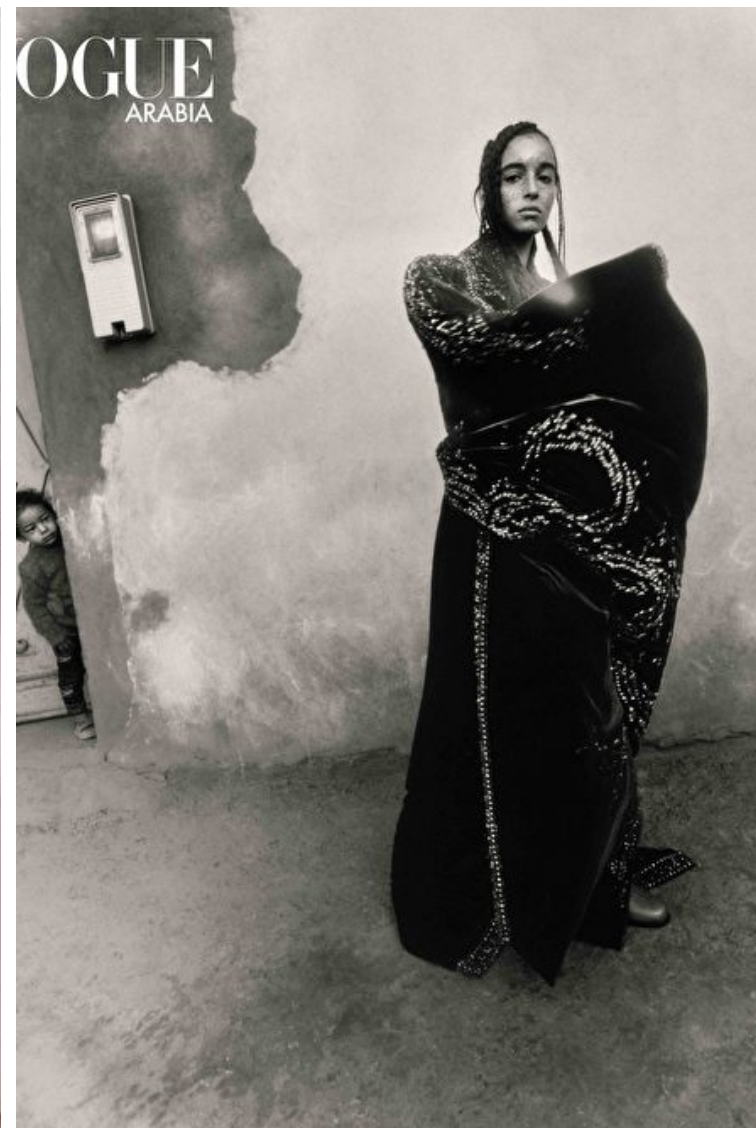

Select

MODEL MANAGEMENT

182 Rue de Rivoli, Paris, 75001, Ile-de-France, France

Phone: +33 (0) 1 40 20 15 15 Email: info.paris@selectmodel.com Website: <https://selectmodel.com/>

Tilila Oulhaj

Height 170cm / 5' 7.0"

Bust 78cm / 30.5"

Waist 60cm / 23.5"

Hips 92cm / 36"

Shoes EU/US/UK 39 / 8 / 6

Eyes Brown

Hair Black