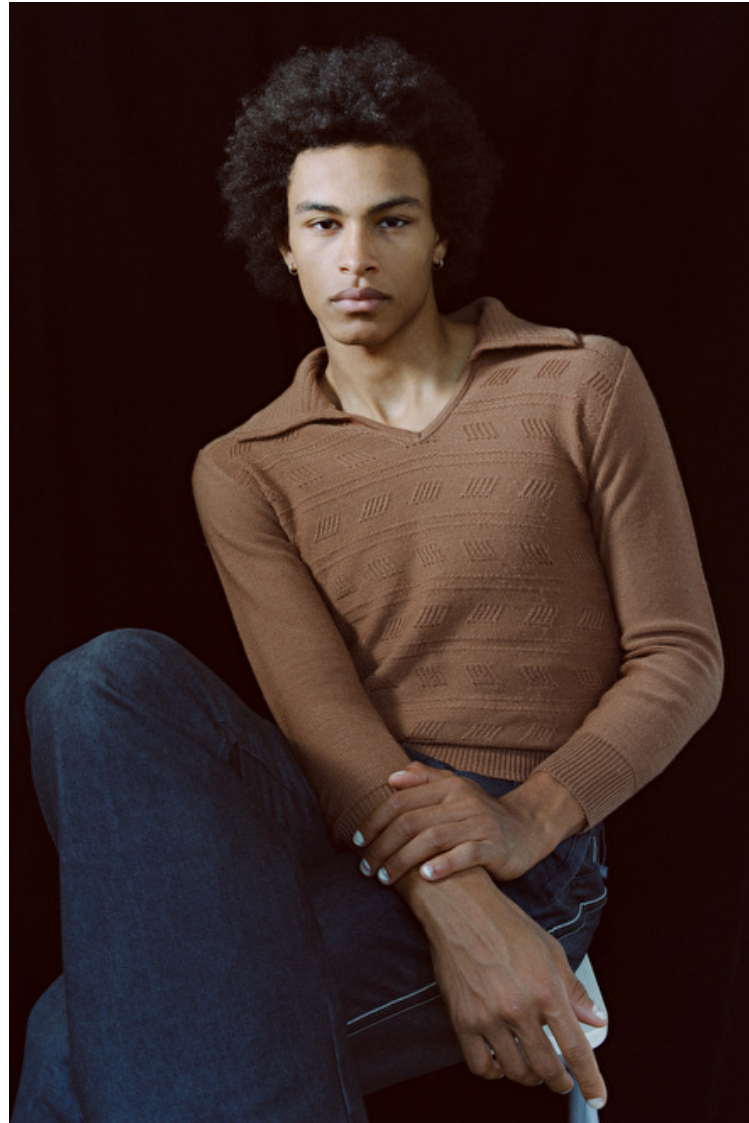

Height 188cm / 6' 2.0"

Chest 87cm / 34.5"

Waist 67cm / 26.5"

Hips 90cm / 35.5"

Shoes EU/US/UK 46 / 12.5 / 11

Eyes Brown

Hair Black

Suit size 48cm / 38"