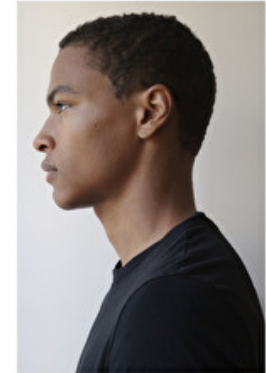

Select

MODEL MANAGEMENT

TIMOTHEE LAHURE

HEIGHT 188CM BUST 87CM WAIST 67CM HIPS 90CM EYES BROWN HAIR BLACK

182 RUE DE RIVOLI 75001, PARIS
TEL : +33 (0) 1 40 20 15 15