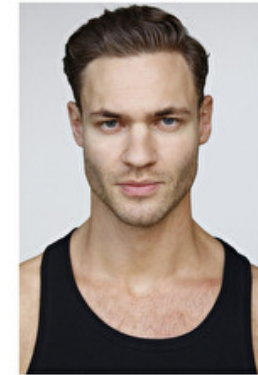

Select

MODEL MANAGEMENT

TOBIAS REUTER

HEIGHT 186CM BUST 99CM WAIST 77CM HIPS 96CM EYES BLUE HAIR BLOND

182 RUE DE RIVOLI, 75001, PARIS
TEL: + 33 (0) 1 40 20 15 15