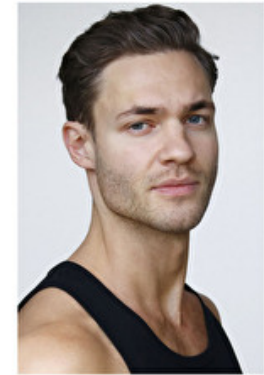

Select

MODEL MANAGEMENT

TOBIAS REUTER

HEIGHT 186CM BUST 99CM WAIST 77CM HIPS 96CM EYES BLUE HAIR BLOND

182 RUE DE RIVOLI, 75001, PARIS
TEL: + 33 (0) 1 40 20 15 15