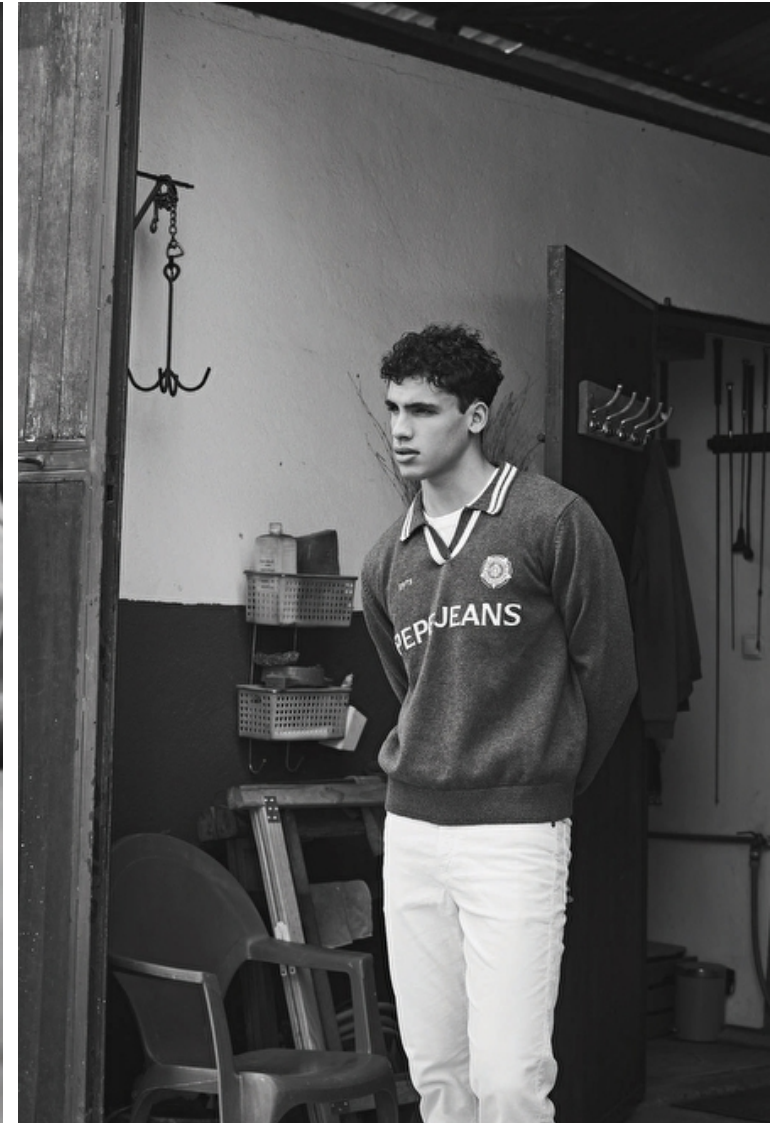

Select

MODEL MANAGEMENT

182 Rue de Rivoli, Paris, 75001, Ile-de-France, France

Phone: +33 (0) 1 40 20 15 15 Email: info.paris@selectmodel.com Website: <https://selectmodel.com/>

TOMAS SANTOS

Height 188cm / 6' 2.0"

Chest 89cm / 35"

Waist 70cm / 27.5"

Hips 90cm / 35.5"

Shoes EU/US/UK 44 / 11 / 9.5

Eyes Green

Hair Black

Suit size 46cm / 36"