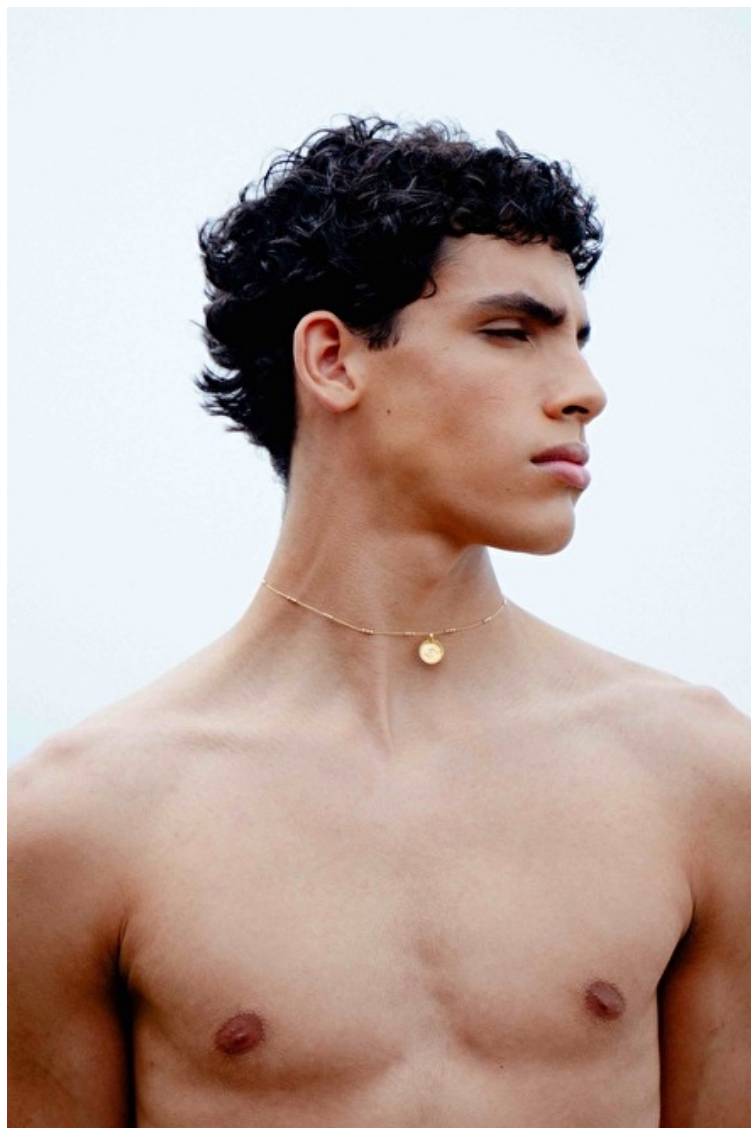

TOMAS SANTOS

Height 188cm / 6' 2.0"

Chest 89cm / 35"

Waist 70cm / 27.5"

Hips 90cm / 35.5"

Shoes EU/US/UK 44 / 11 / 9.5

Eyes Green

Hair Black

Suit size 46cm / 36"