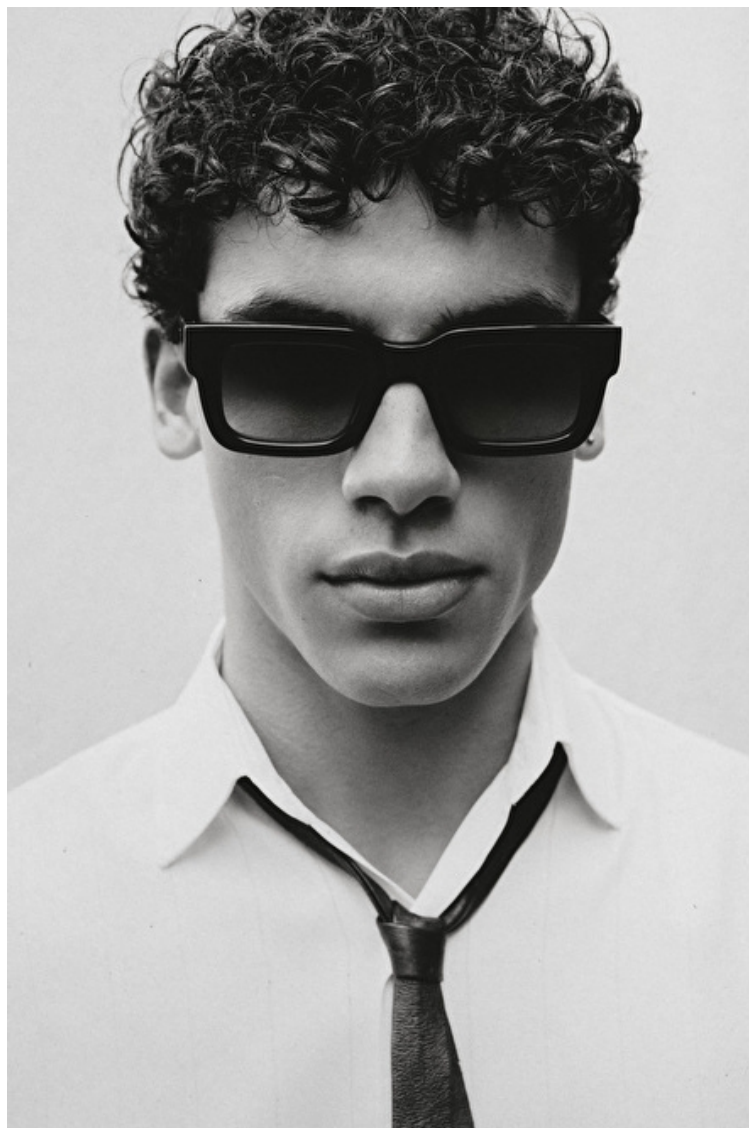

Select

MODEL MANAGEMENT

182 Rue de Rivoli, Paris, 75001, Ile-de-France, France

Phone: +33 (0) 1 40 20 15 15 Email: info.paris@selectmodel.com Website: <https://selectmodel.com/>

TOMAS SANTOS

Height 188cm / 6' 2.0"

Chest 89cm / 35"

Waist 70cm / 27.5"

Hips 90cm / 35.5"

Shoes EU/US/UK 44 / 11 / 9.5

Eyes Green

Hair Black

Suit size 46cm / 36"