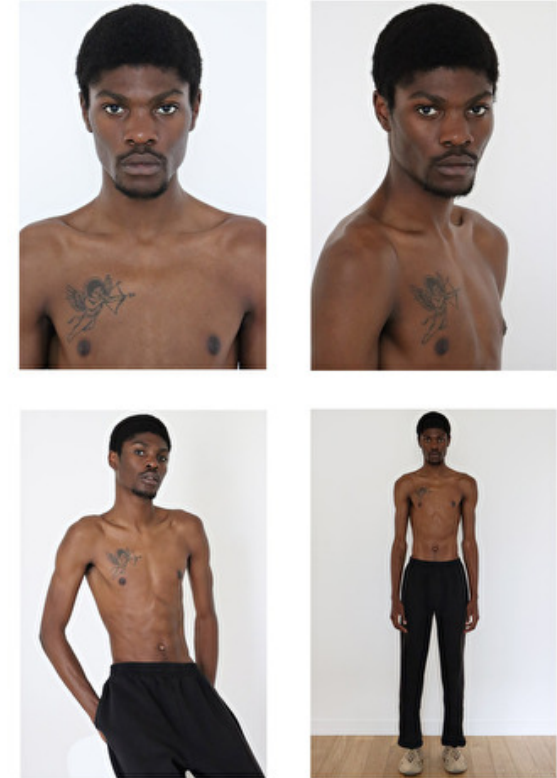

Height 193cm / 6' 4.0"

Chest 86cm / 34"

Waist 71cm / 28"

Hips 92cm / 36"

Shoes EU/US/UK 45 / 12 / 10.5

Eyes Black

Hair Black

Suit size 50cm / 40"

Chest 86cm / 34"

Waist 71cm / 28"

Hips 92cm / 36"

Shoes EU/US/UK 45 / 12 / 10.5

Eyes Black

Hair Black

Suit size 50cm / 40"

Select

MODEL MANAGEMENT

TOMMY BLUE

HEIGHT 193CM BUST 86CM WAIST 71CM HIPS 92CM EYES BLACK HAIR BLACK

182 RUE DE RIVOLI, 75001, PARIS
TEL: + 33 (0) 1 40 20 15 15