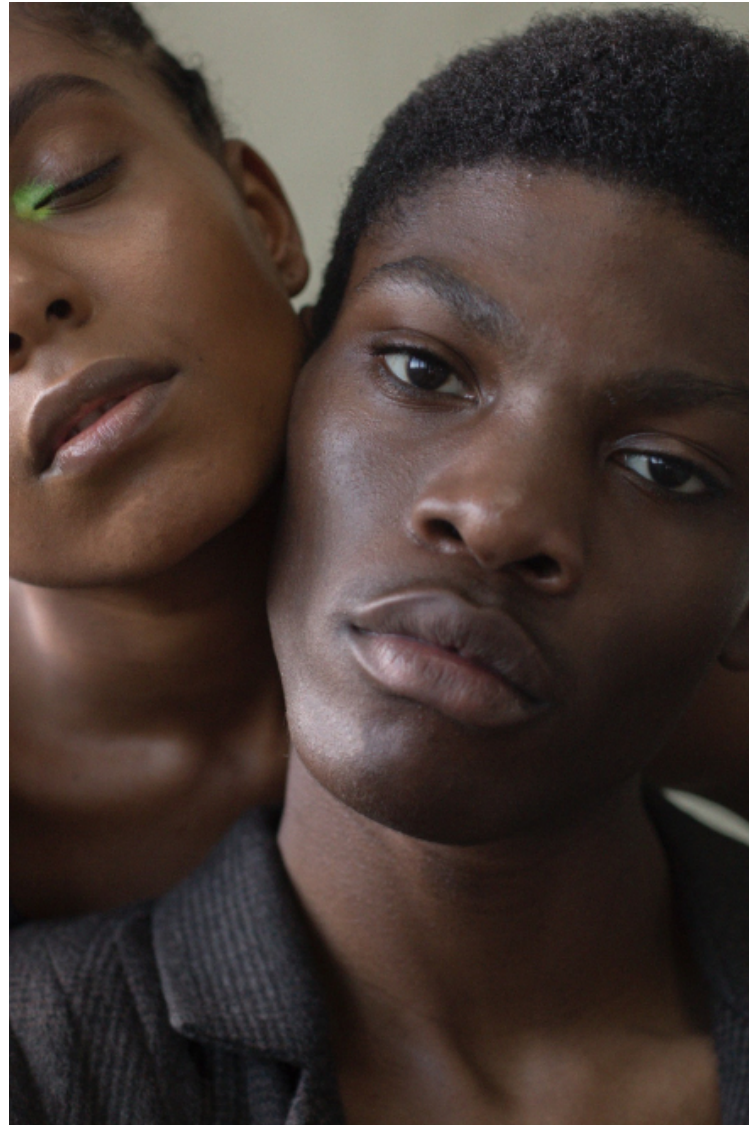

TOMMY BLUE

Height 193cm / 6' 4.0"

Chest 86cm / 34"

Waist 71cm / 28"

Hips 92cm / 36"

Shoes EU/US/UK 45 / 12 / 10.5

Eyes Black

Hair Black

Suit size 50cm / 40"