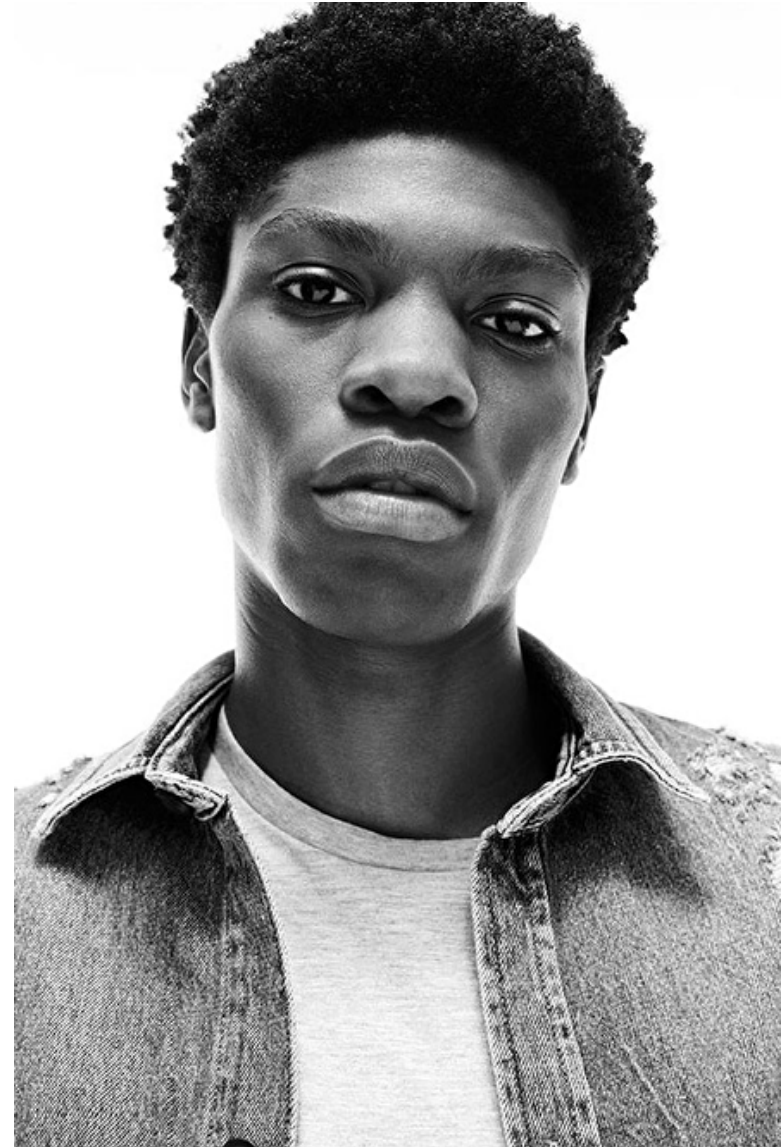

TOMMY BLUE

Height 193cm / 6' 4.0"

Chest 86cm / 34"

Waist 71cm / 28"

Hips 92cm / 36"

Shoes EU/US/UK 45 / 12 / 10.5

Eyes Black

Hair Black

Suit size 50cm / 40"