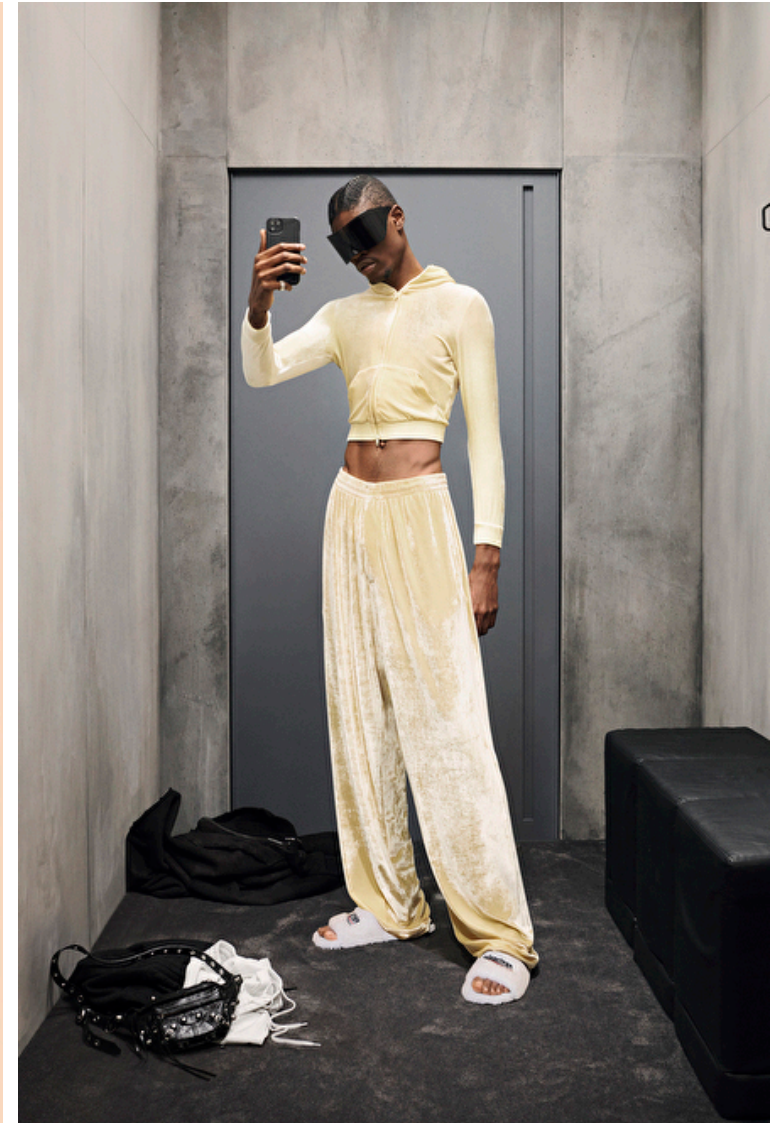

TOMMY BLUE

Height 193cm / 6' 4.0"

Chest 86cm / 34"

Waist 71cm / 28"

Hips 92cm / 36"

Shoes EU/US/UK 45 / 12 / 10.5

Eyes Black

Hair Black

Suit size 50cm / 40"