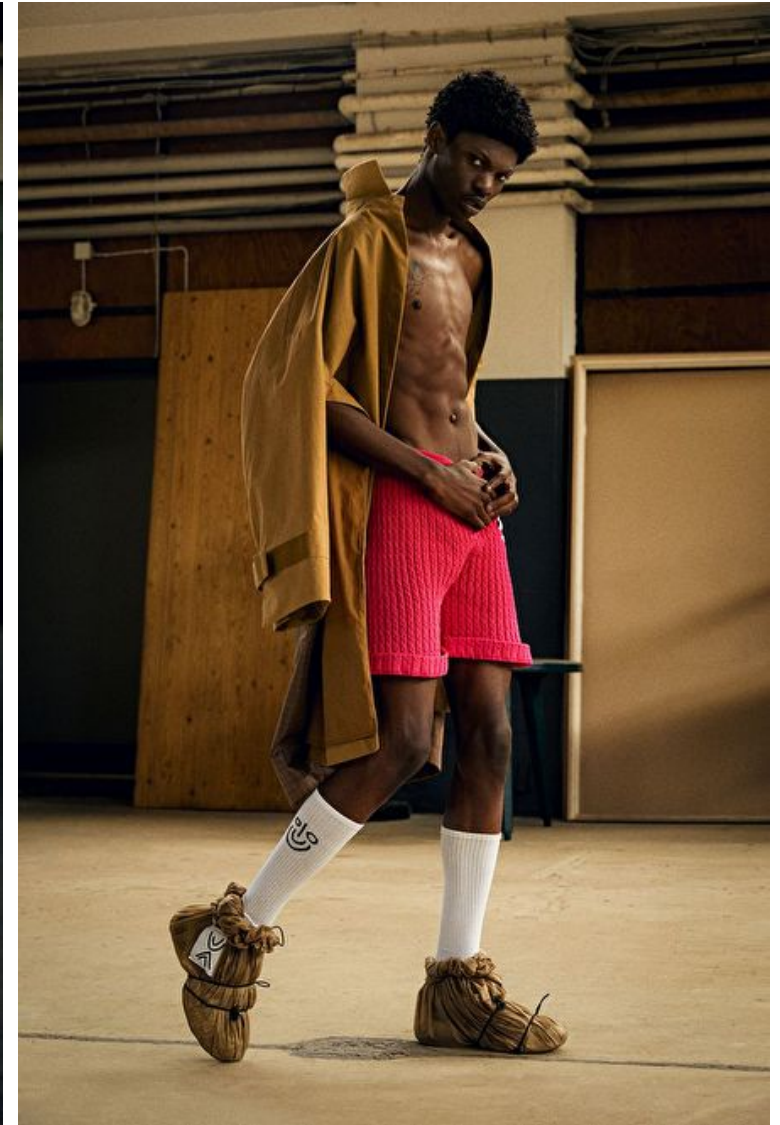

Select

MODEL MANAGEMENT

182 Rue de Rivoli, Paris, 75001, Ile-de-France, France

Phone: +33 (0) 1 40 20 15 15 Email: info.paris@selectmodel.com Website: <https://selectmodel.com/>

TOMMY BLUE

Height 193cm / 6' 4.0"

Chest 86cm / 34"

Waist 71cm / 28"

Hips 92cm / 36"

Shoes EU/US/UK 45 / 12 / 10.5

Eyes Black

Hair Black

Suit size 50cm / 40"