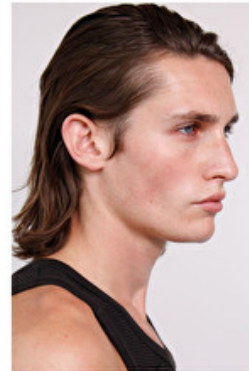

### Select

MODEL MANAGEMENT

Height 188cm / 6' 2.0"

Chest 96cm / 38"

Waist 80cm / 31.5"

Hips 86cm / 34"

Shoes EU/US/UK 44 / 11 / 9.5

Eyes Blue

Hair Brown

Neck 37cm / 14.5"

Inseam 84cm / 33"

Sleeve 63cm / 25"