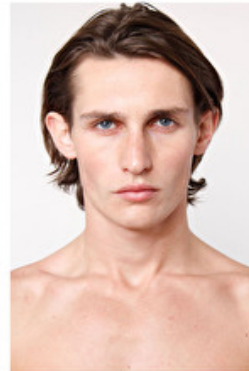

## TOMMY GRAY

### Select

MODEL MANAGEMENT

Height 188cm / 6' 2.0"

Chest 96cm / 38"

Waist 80cm / 31.5"

Hips 86cm / 34"

Shoes EU/US/UK 44 / 11 / 9.5

Eyes Blue

Hair Brown

Neck 37cm / 14.5"

Inseam 84cm / 33"

Sleeve 63cm / 25"