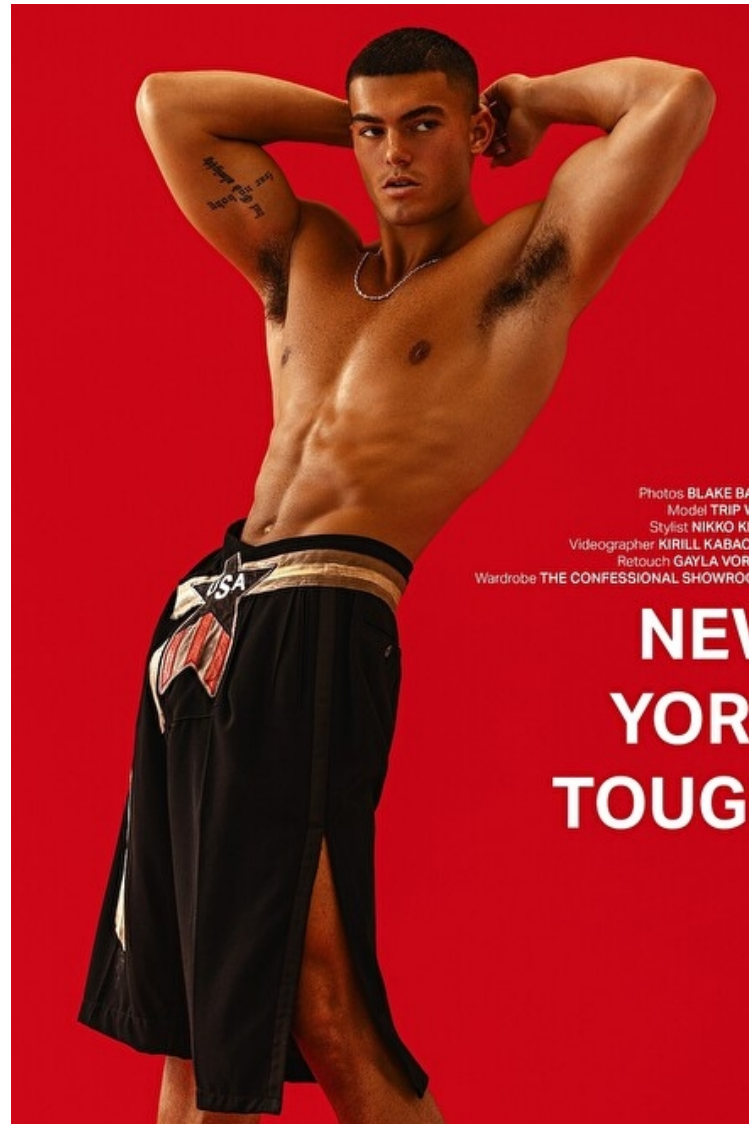

Select

MODEL MANAGEMENT

182 Rue de Rivoli, Paris, 75001, Ile-de-France, France

Phone: +33 (0) 1 40 20 15 15 Email: info.paris@selectmodel.com Website: <https://selectmodel.com/>

TRIP WILSON

Height 188cm / 6' 2.0"

Chest 102cm / 40"

Waist 81cm / 32"

Hips 88cm / 34.5"

Shoes EU/US/UK 44 / 11 / 9.5

Eyes Brown

Hair Black

Suit size 50cm / 40"