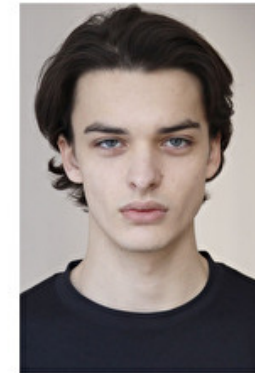

Select

MODEL MANAGEMENT

TRISTAN WATKINS

HEIGHT 190CM BUST 87CM WAIST 71CM HIPS 87CM EYES BLUE HAIR BROWN

182 RUE DE RIVOLI 75001, PARIS
TEL : +33 (0) 1 40 20 15 15