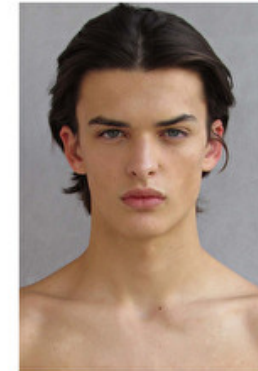

Select

MODEL MANAGEMENT