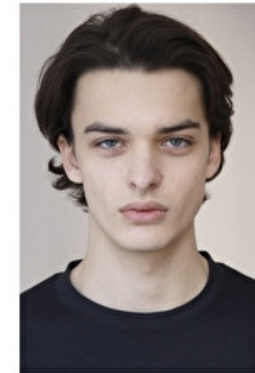

Select

MODEL MANAGEMENT

TRISTAN WATKINS

HEIGHT 190CM BUST 87CM WAIST 71CM HIPS 87CM EYES BLUE HAIR BROWN

182 RUE DE RIVOLI 75001, PARIS
TEL : +33 (0) 1 40 20 15 15