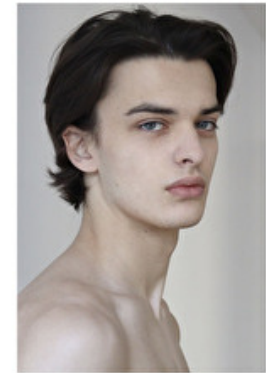

Select

MODEL MANAGEMENT

TRISTAN WATKINS

HEIGHT 190CM BUST 87CM WAIST 71CM HIPS 87CM EYES BLUE HAIR BROWN

182 RUE DE RIVOLI 75001, PARIS
TEL : +33 (0) 1 40 20 15 15