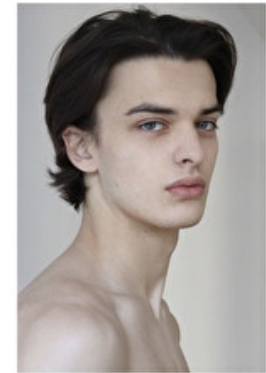

Select

MODEL MANAGEMENT

TRISTAN WATKINS

HEIGHT 190CM BUST 87CM WAIST 71CM HIPS 87CM EYES BLUE HAIR BROWN

182 RUE DE RIVOLI 75001, PARIS
TEL : +33 (0) 1 40 20 15 15