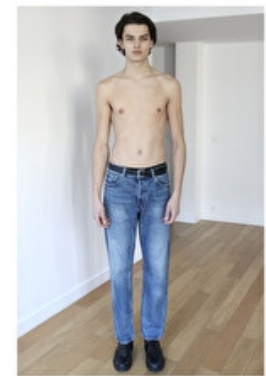

Select

MODEL MANAGEMENT

TRISTAN WATKINS

HEIGHT 190CM BUST 87CM WAIST 71CM HIPS 87CM EYES BLUE HAIR BROWN

182 RUE DE RIVOLI 75001, PARIS
TEL : +33 (0) 1 40 20 15 15