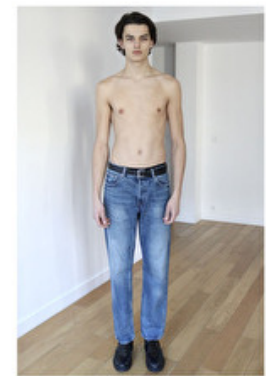

Select

MODEL MANAGEMENT

TRISTAN WATKINS

HEIGHT 190CM BUST 87CM WAIST 71CM HIPS 87CM EYES BLUE HAIR BROWN

182 RUE DE RIVOLI 75001, PARIS
TEL : +33 (0) 1 40 20 15 15