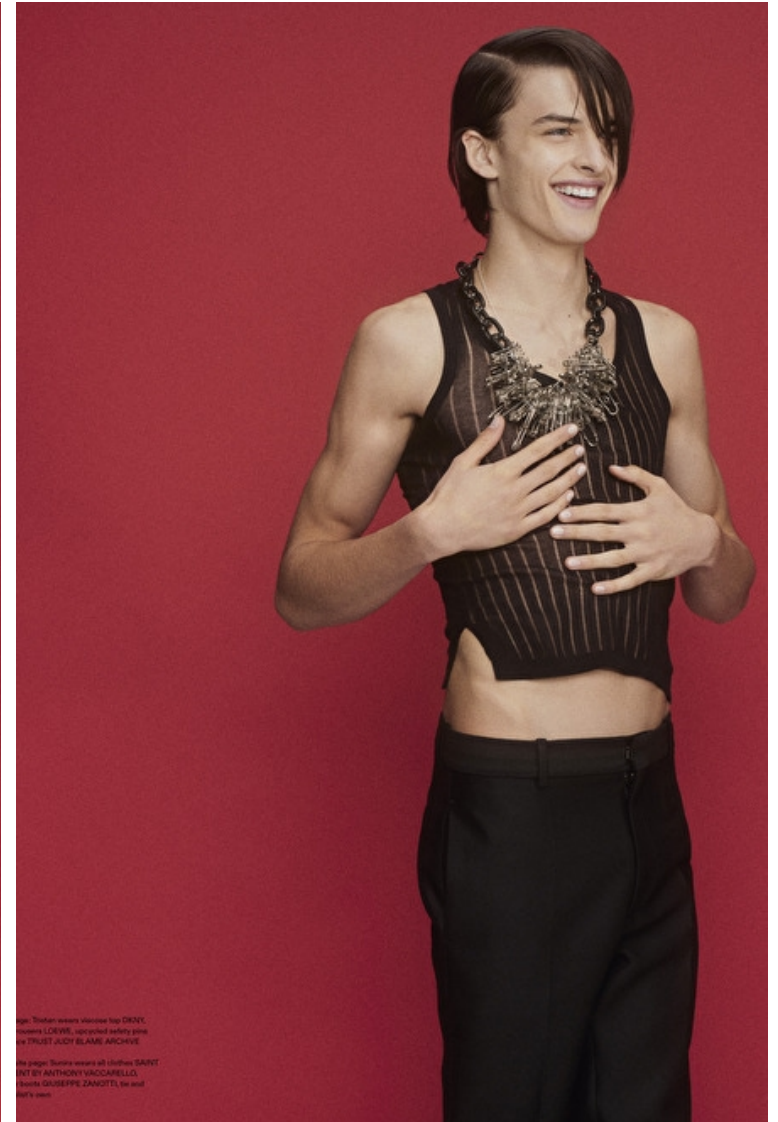

Select

MODEL MANAGEMENT

182 Rue de Rivoli, Paris, 75001, Ile-de-France, France

Phone: +33 (0) 1 40 20 15 15 Email: info.paris@selectmodel.com Website: <https://selectmodel.com/>

TRISTAN WATKINS

Height 190cm / 6' 3.0"

Chest 93cm / 36.5"

Waist 76cm / 30"

Hips 87cm / 34.5"

Shoes EU/US/UK 46 / 12.5 / 11

Eyes Blue

Hair Brown

Suit size 46cm / 36"

Location bristol