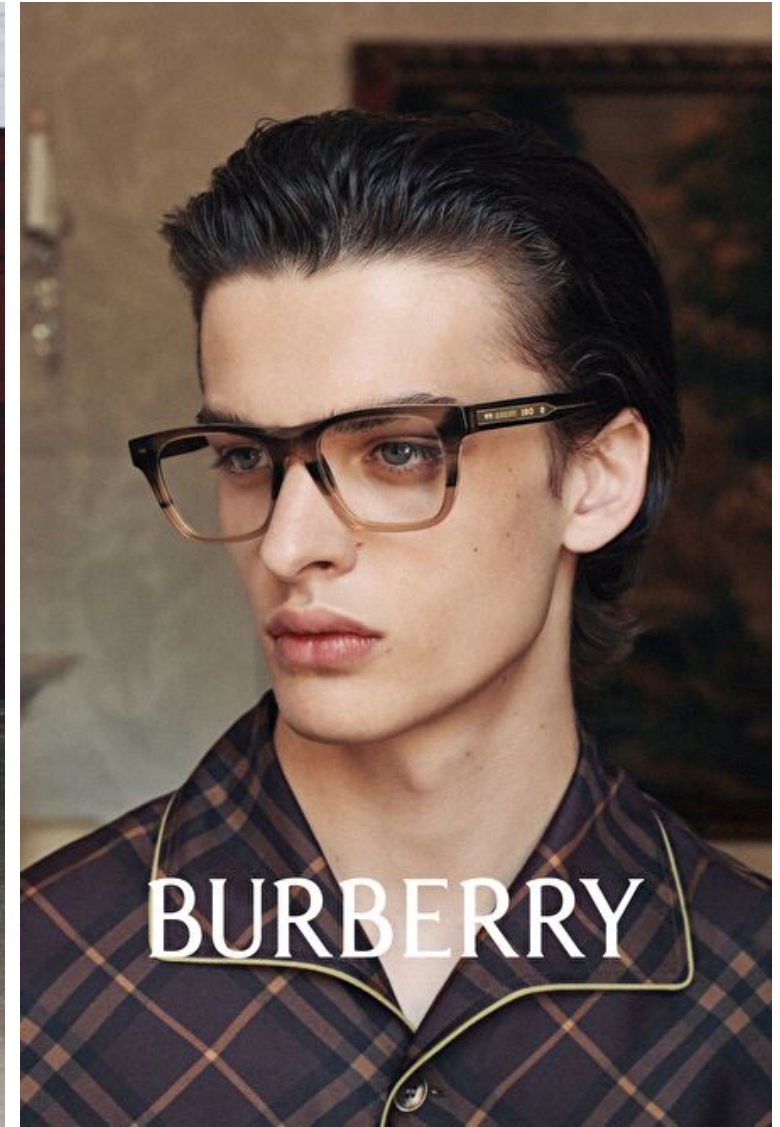

Suit size 46cm / 36"

Location bristol