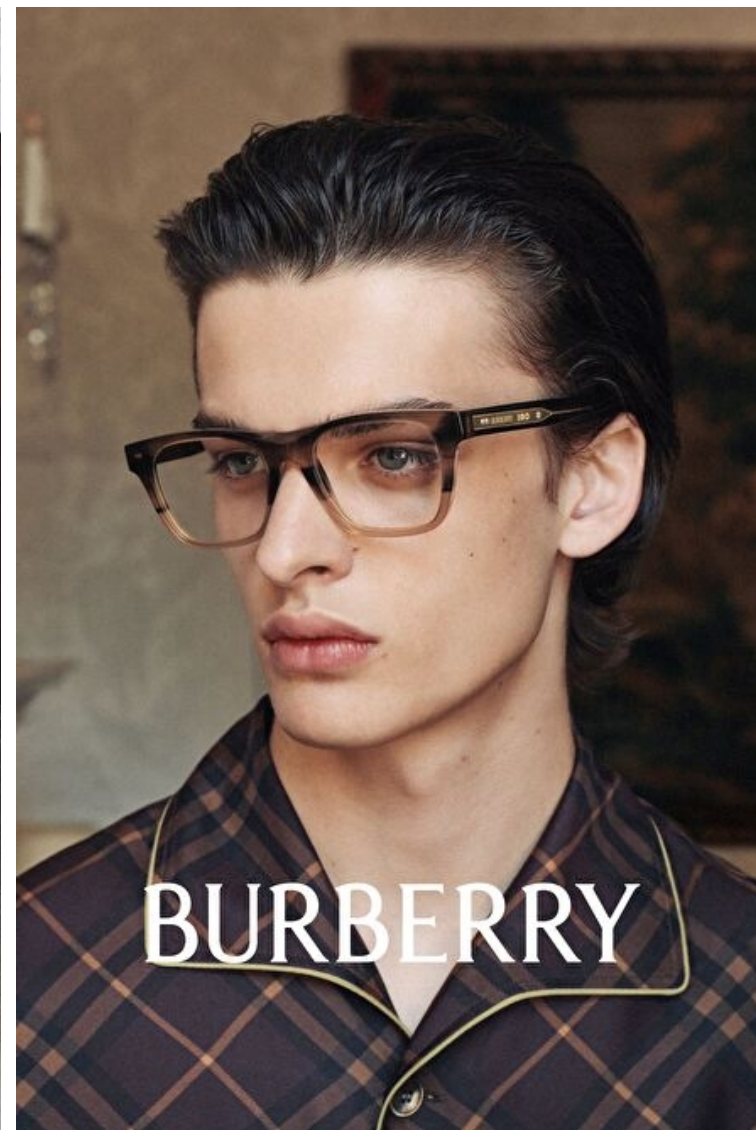

Suit size 46cm / 36"

Location bristol