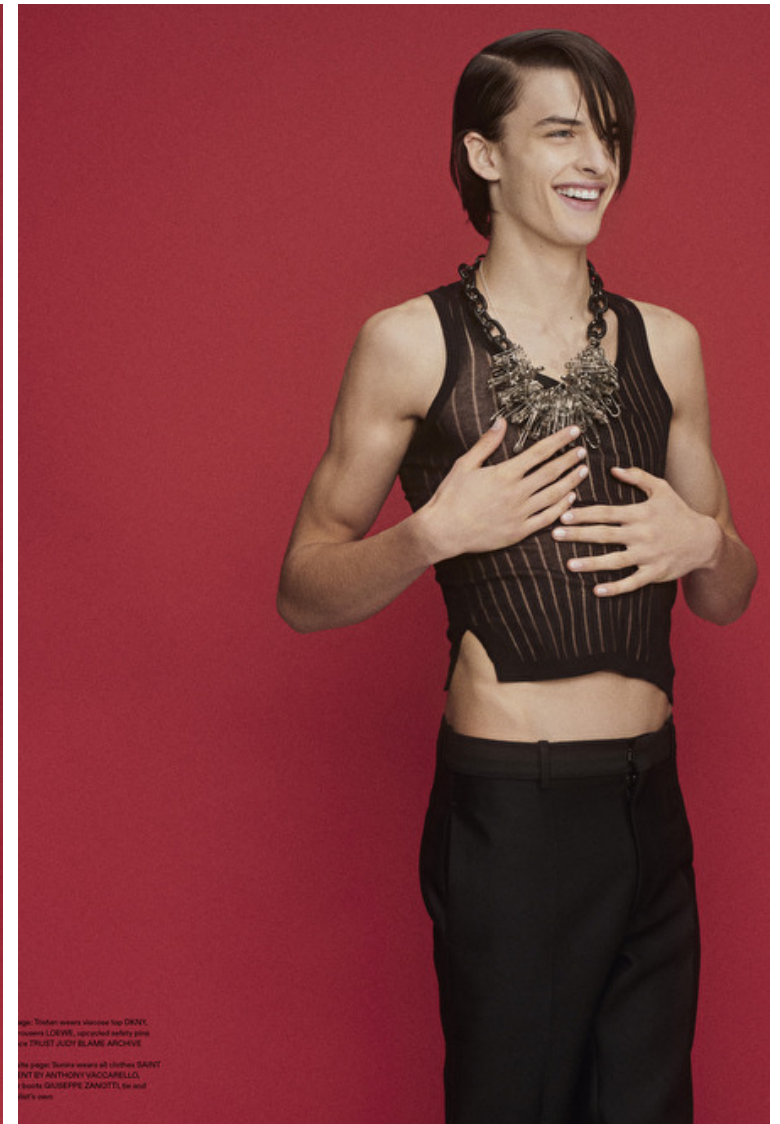

Select

MODEL MANAGEMENT

182 Rue de Rivoli, Paris, 75001, Ile-de-France, France

Phone: +33 (0) 1 40 20 15 15 Email: info.paris@selectmodel.com Website: <https://selectmodel.com/>

TRISTAN WATKINS

Height 190cm / 6' 3.0"

Chest 87cm / 34.5"

Waist 71cm / 28"

Hips 87cm / 34.5"

Shoes EU/US/UK 46 / 12.5 / 11

Eyes Blue

Hair Brown

Suit size 46cm / 36"

Location bristol