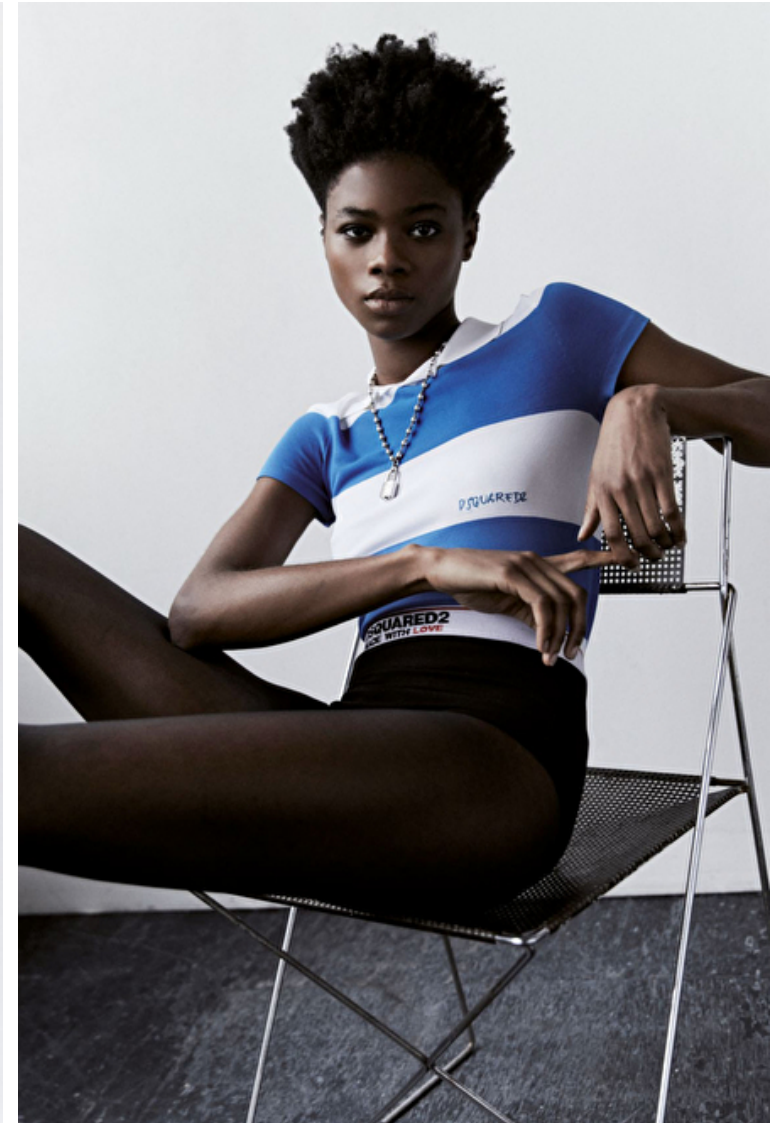

Select

MODEL MANAGEMENT

182 Rue de Rivoli, Paris, 75001, Ile-de-France, France

Phone: +33 (0) 1 40 20 15 15 Email: info.paris@selectmodel.com Website: <https://selectmodel.com/>

TUMI

Height 175cm / 5' 9.0"

Size EU/US 34 / 4

Bust 74cm / 29"

Waist 60cm / 23.5"

Hips 85cm / 33.5"

Shoes EU/US/UK 41 / 9.5 / 8

Eyes Brown

Hair Black

Hair length 3