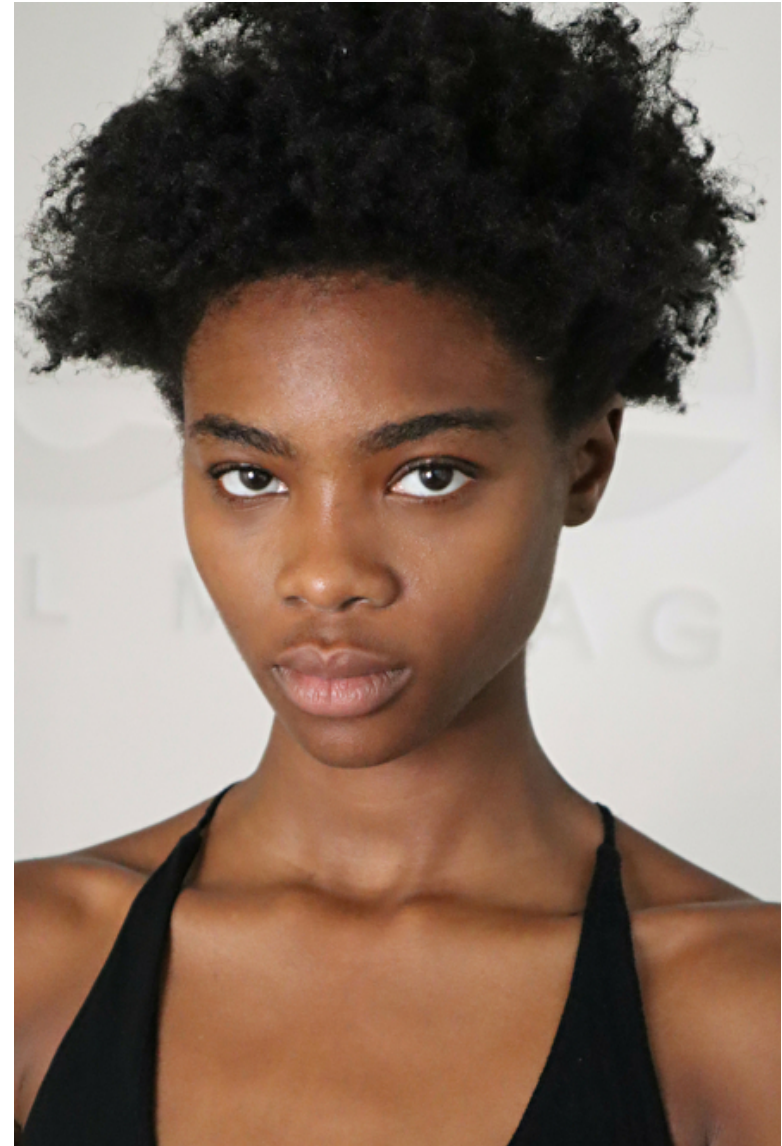

TUMI

Height 175cm / 5' 9.0"

Size EU/US 34 / 4

Bust 74cm / 29"

Waist 60cm / 23.5"

Hips 85cm / 33.5"

Shoes EU/US/UK 41 / 9.5 / 8

Eyes Brown

Hair Black

Hair length 3