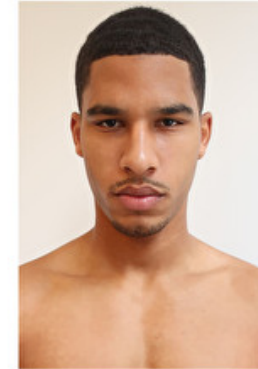

Eyes Brown

Hair Black

Inseam 79cm / 31"

Suit size 50cm / 40"

Select

MODEL MANAGEMENT

TYLER FORBES

HEIGHT 191CM BUST 98CM WAIST 81CM HIPS 89CM EYES BROWN HAIR BLACK