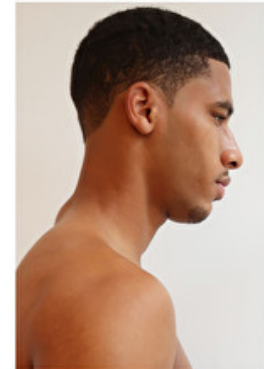

Eyes Brown

Hair Black

Inseam 79cm / 31"

Suit size 50cm / 40"

Select

MODEL MANAGEMENT

TYLER FORBES

HEIGHT 191CM BUST 98CM WAIST 81CM HIPS 89CM EYES BROWN HAIR BLACK