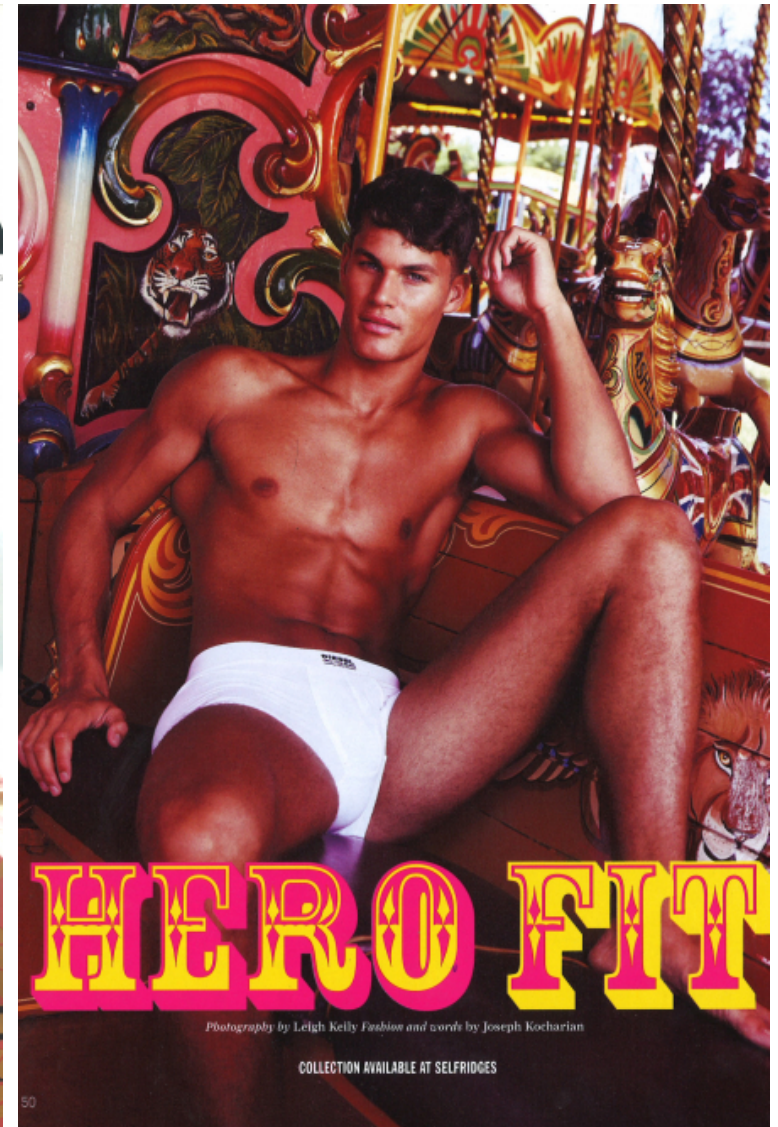

Select

MODEL MANAGEMENT

182 Rue de Rivoli, Paris, 75001, Île-de-France, France

Phone: +33 (0) 1 40 20 15 15 Email: info.paris@selectmodel.com Website: <https://selectmodel.com/>

TYLER MAHER

Height 193cm / 6' 4.0"

Chest 99cm / 39"

Waist 83cm / 32.5"

Hips 97cm / 38"

Shoes EU/US/UK 45 / 12 / 10.5

Hair Light brown

Eyes Green

Suit size 52cm / 42"