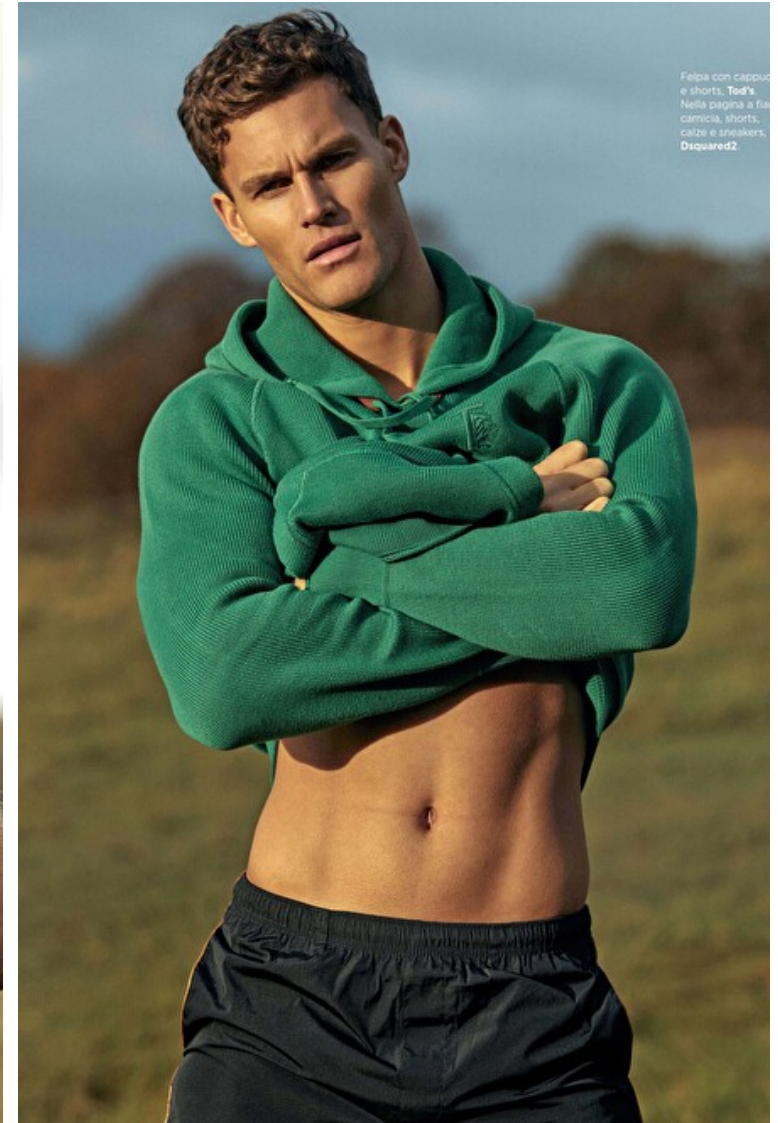

Chest 99cm / 39"

Waist 83cm / 32.5"

Hips 97cm / 38"

Shoes EU/US/UK 45 / 12 / 10.5

Hair Light brown

Eyes Green

Suit size 52cm / 42"

Select