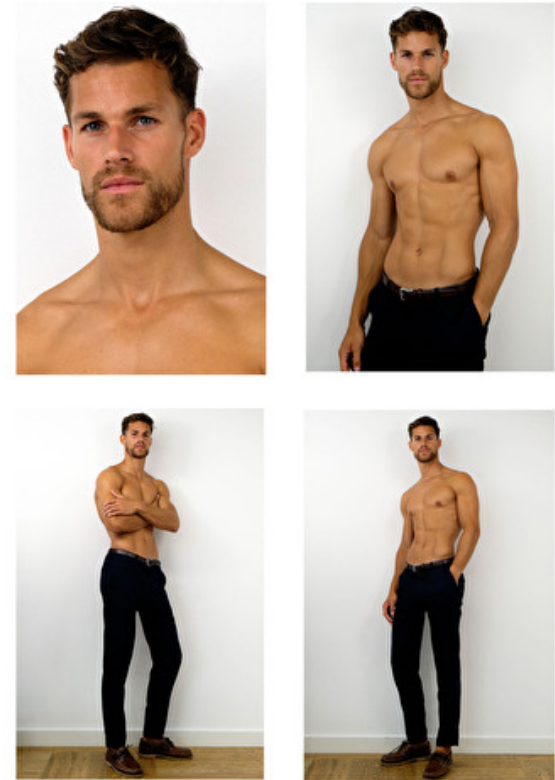

TYLER MAHER

Height 193cm / 6' 4.0"

Chest 99cm / 39"

Waist 83cm / 32.5"

Hips 97cm / 38"

Shoes EU/US/UK 45 / 12 / 10.5

Hair Light brown

Eyes Green

Suit size 52cm / 42"

Select

MODEL MANAGEMENT

TYLER MAHER

HEIGHT 193CM BUST 99CM WAIST 83CM HIPS 97CM EYES GREEN HAIR BROWN

182 RUE DE RIVOLI, 75001, PARIS
TEL: + 33 (0) 1 40 20 15 15