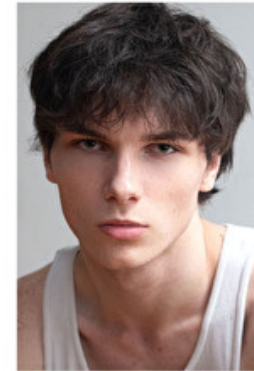

TYLER PULLINS

Height 189cm / 6' 2.5"

Chest 89cm / 35"

Waist 74cm / 29"

Hips 90cm / 35.5"

Shoes EU/US/UK 45 / 12 / 10.5

Eyes Blue green

Hair Brown

Height 189cm / 6' 2.5"

Chest 89cm / 35"

Waist 74cm / 29"

Hips 90cm / 35.5"

Shoes EU/US/UK 45 / 12 / 10.5

Eyes Blue green

Hair Brown

Suit size 46cm / 36"

Select

MODEL MANAGEMENT

TYLER PULLINS

HEIGHT 189CM BUST 89CM WAIST 74CM HIPS 90CM EYES BLUE HAIR BROWN

182 RUE DE RIVOLI, 75001, PARIS
TEL: + 33 (0) 1 40 20 15 15