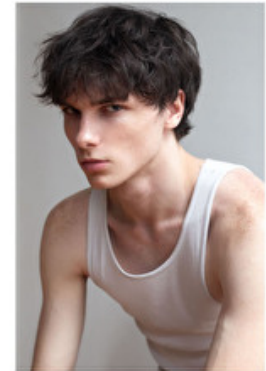

Select

MODEL MANAGEMENT

TYLER PULLINS

HEIGHT 189CM BUST 89CM WAIST 74CM HIPS 90CM EYES BLUE HAIR BROWN

182 RUE DE RIVOLI, 75001, PARIS
TEL: + 33 (0) 1 40 20 15 15