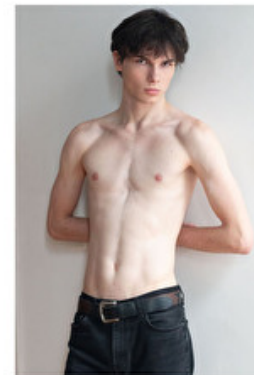

TYLER PULLINS

Height 189cm / 6' 2.5"

Chest 89cm / 35"

Waist 74cm / 29"

Hips 90cm / 35.5"

Shoes EU/US/UK 45 / 12 / 10.5

Eyes Blue green

Hair Brown

Height 189cm / 6' 2.5"

Chest 89cm / 35"

Waist 74cm / 29"

Hips 90cm / 35.5"

Shoes EU/US/UK 45 / 12 / 10.5

Eyes Blue green

Hair Brown

Suit size 46cm / 36"

Select

MODEL MANAGEMENT

TYLER PULLINS

HEIGHT 189CM BUST 89CM WAIST 74CM HIPS 90CM EYES BLUE HAIR BROWN

182 RUE DE RIVOLI, 75001, PARIS
TEL: + 33 (0) 1 40 20 15 15