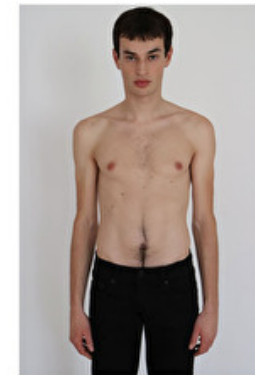

Height 188cm / 6' 2.0"

Chest 87cm / 34.5"

Waist 72cm / 28.5"

Hips 85cm / 33.5"

Shoes EU/US/UK 43 / 10.5 / 9

Eyes Blue grey

Hair Brown

Suit size 46cm / 36"

Eyes Blue grey

Hair Brown

Suit size 46cm / 36"

Select

MODEL MANAGEMENT

VALENTIN AUMONT

HEIGHT 189CM BUST 87CM WAIST 72CM HIPS 85CM EYES BLUE HAIR BROWN

182 RUE DE RIVOLI, 75001, PARIS
TEL: + 33 (0) 1 40 20 15 15