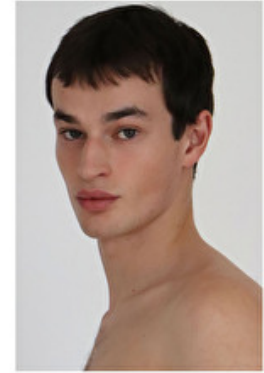

Eyes Blue grey

Hair Brown

Suit size 46cm / 36"

Select

MODEL MANAGEMENT

VALENTIN AUMONT

HEIGHT 189CM BUST 87CM WAIST 72CM HIPS 85CM EYES BLUE HAIR BROWN

182 RUE DE RIVOLI, 75001, PARIS
TEL: + 33 (0) 1 40 20 15 15