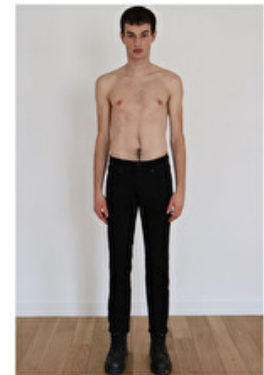

Height 188cm / 6' 2.0"

Chest 87cm / 34.5"

Waist 72cm / 28.5"

Hips 85cm / 33.5"

Shoes EU/US/UK 43 / 10.5 / 9

Eyes Blue grey

Hair Brown

Suit size 46cm / 36"

Eyes Blue grey

Hair Brown

Suit size 46cm / 36"

Select

MODEL MANAGEMENT

VALENTIN AUMONT

HEIGHT 189CM BUST 87CM WAIST 72CM HIPS 85CM EYES BLUE HAIR BROWN

182 RUE DE RIVOLI, 75001, PARIS
TEL: + 33 (0) 1 40 20 15 15