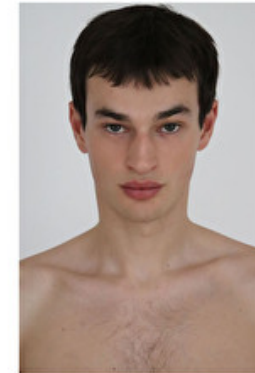

Select

MODEL MANAGEMENT