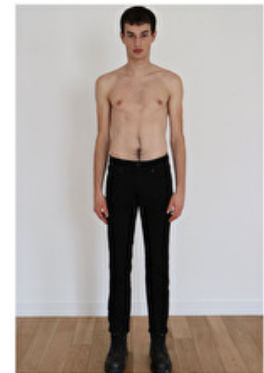

Height 188cm / 6' 2.0"

Chest 87cm / 34.5"

Waist 72cm / 28.5"

Hips 85cm / 33.5"

Shoes EU/US/UK 43 / 10.5 / 9

Eyes Blue grey

Hair Brown

Suit size 46cm / 36"

VALENTIN AUMONT

Height 188cm / 6' 2.0"

Chest 87cm / 34.5"

Waist 72cm / 28.5"

Hips 85cm / 33.5"

Shoes EU/US/UK 43 / 10.5 / 9

Eyes Blue grey

Hair Brown

Suit size 46cm / 36"

Select

MODEL MANAGEMENT

VALENTIN AUMONT

HEIGHT 189CM BUST 87CM WAIST 72CM HIPS 85CM EYES BLUE HAIR BROWN

182 RUE DE RIVOLI, 75001, PARIS
TEL: + 33 (0) 1 40 20 15 15