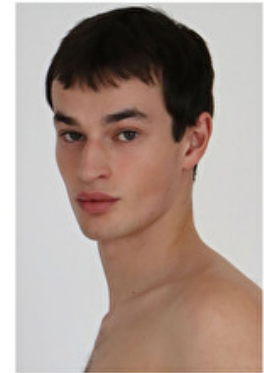

VALENTIN AUMONT

Height 188cm / 6' 2.0"

Chest 87cm / 34.5"

Waist 72cm / 28.5"

Hips 85cm / 33.5"

Shoes EU/US/UK 43 / 10.5 / 9

Eyes Blue grey

Hair Brown

Suit size 46cm / 36"

Select

MODEL MANAGEMENT

VALENTIN AUMONT

HEIGHT 189CM BUST 87CM WAIST 72CM HIPS 85CM EYES BLUE HAIR BROWN

182 RUE DE RIVOLI, 75001, PARIS
TEL: + 33 (0) 1 40 20 15 15