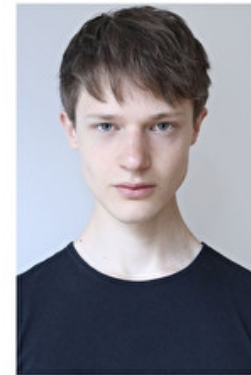

Select

MODEL MANAGEMENT

182 Rue de Rivoli, Paris, 75001, Ile-de-France, France

Phone: +33 (0) 1 40 20 15 15 Email: info.paris@selectmodel.com Website: <https://selectmodel.com/>

VALENTIN HAEDECKE

Height 187cm / 6' 1.5"

Chest 86cm / 34"

Waist 71cm / 28"

Hips 86cm / 34"

Shoes EU/US/UK 44 / 11 / 9.5

Eyes Blue green

Hair Blond

Suit size 46cm / 36"

Select

MODEL MANAGEMENT

VALENTIN HAECKE

HEIGHT 187CM BUST 87CM WAIST 70CM HIPS 83CM EYES BLUE HAIR BLOND

182 RUE DE RIVOLI 75001, PARIS
TEL : +33 (0) 1 40 20 15 15