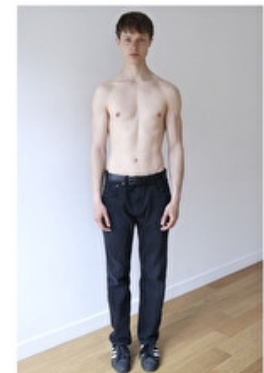

Select

MODEL MANAGEMENT

182 Rue de Rivoli, Paris, 75001, Ile-de-France, France

Phone: +33 (0) 1 40 20 15 15 Email: info.paris@selectmodel.com Website: <https://selectmodel.com/>

VALENTIN HAEDECKE

Height 187cm / 6' 1.5"

Chest 86cm / 34"

Waist 71cm / 28"

Hips 86cm / 34"

Shoes EU/US/UK 44 / 11 / 9.5

Eyes Blue green

Hair Blond

Suit size 46cm / 36"

Select

MODEL MANAGEMENT

VALENTIN HAECKE

HEIGHT 187CM BUST 87CM WAIST 70CM HIPS 83CM EYES BLUE HAIR BLOND

182 RUE DE RIVOLI 75001, PARIS
TEL : +33 (0) 1 40 20 15 15