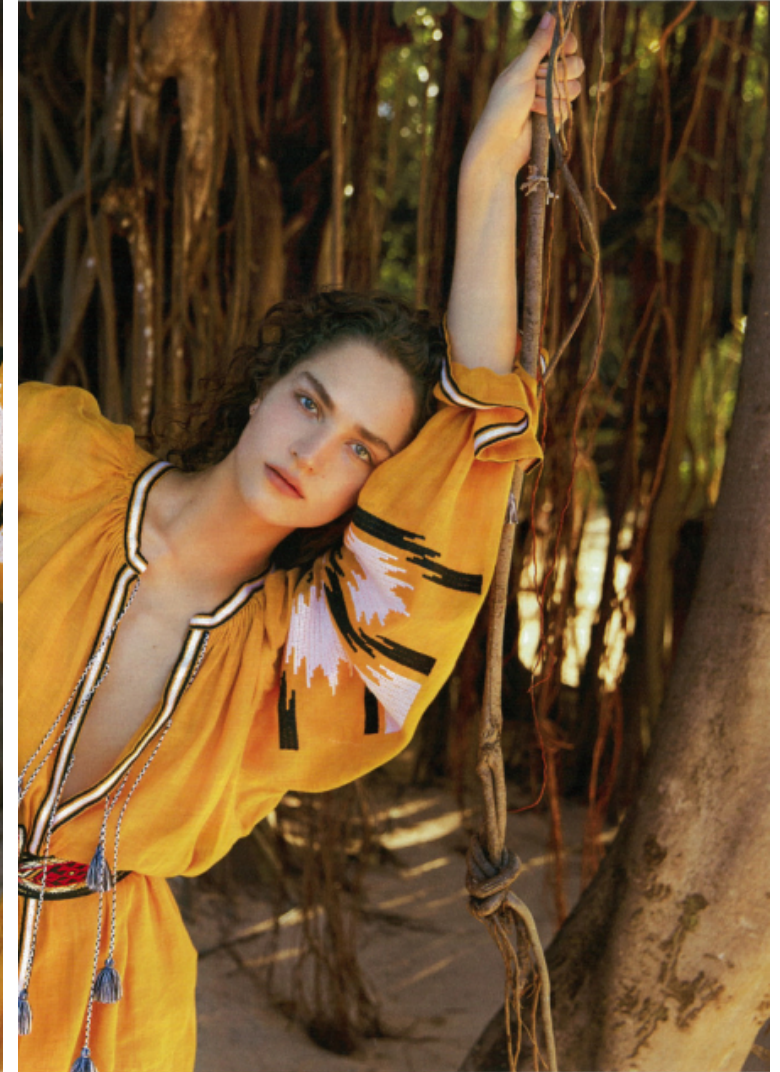

VALENTINE BOUQUET

Height 180cm / 5' 11.0"

Bust 83cm / 32.5"

Cup B

Hips 89cm / 35"

Waist 60cm / 23.5"

Shoes EU/US/UK 39 / 8 / 6

Size EU/US 34 / 4

Hair Dark brown

Eyes Blue

EXOTIQUE