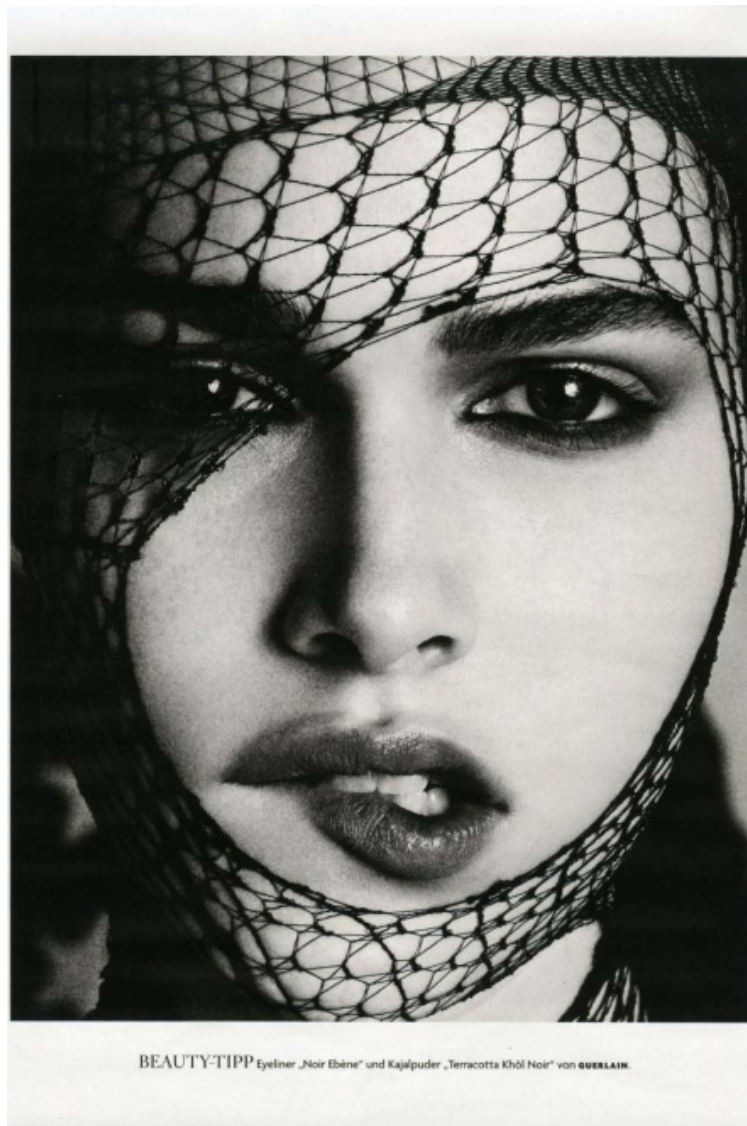

Vanessa Moody

Height 180cm / 5' 11.0"

Bust 85cm / 33.5"

Waist 63cm / 25"

Hips 89cm / 35"

Shoes EU/US/UK 38 / 7.5 / 5

Eyes Brown

Hair Brown