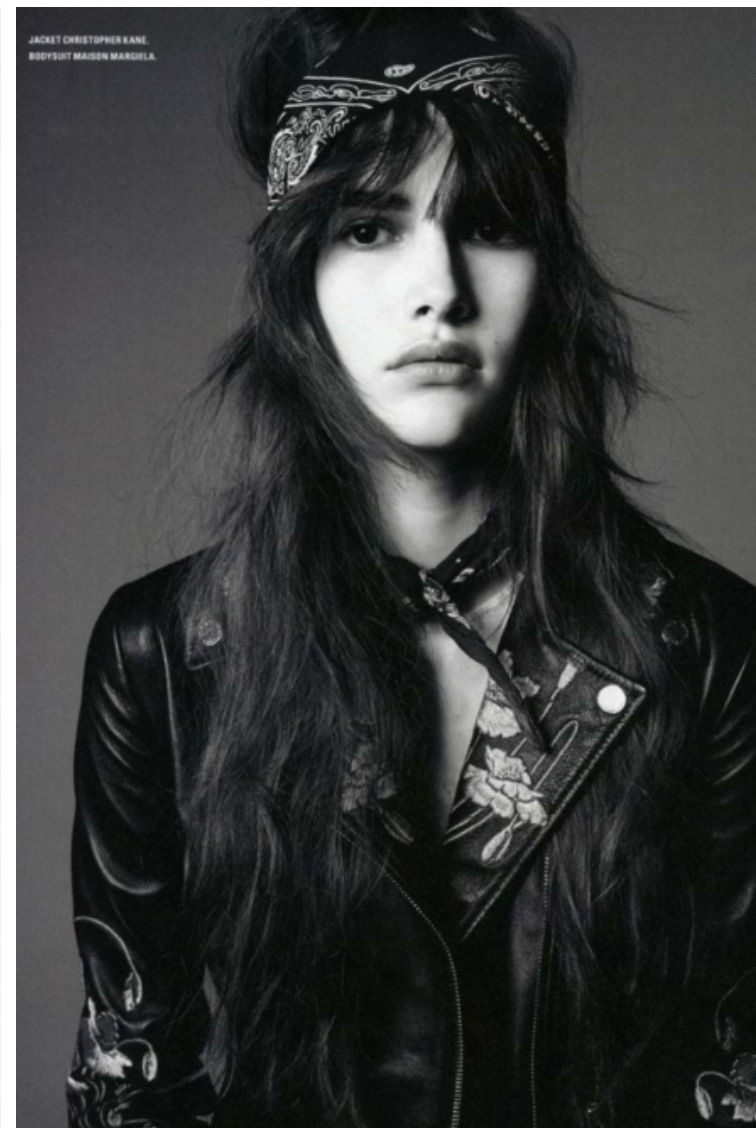

182 Rue de Rivoli, Paris, 75001, Ile-de-France, France

Phone: +33 (0) 1 40 20 15 15 Email: info.paris@selectmodel.com Website: <https://selectmodel.com/>

Vanessa Moody

Height 180cm / 5' 11.0"

Bust 85cm / 33.5"

Waist 63cm / 25"

Hips 89cm / 35"

Shoes EU/US/UK 38 / 7.5 / 5

Eyes Brown

Hair Brown

Select

MODEL MANAGEMENT

182 Rue de Rivoli, Paris, 75001, Ile-de-France, France