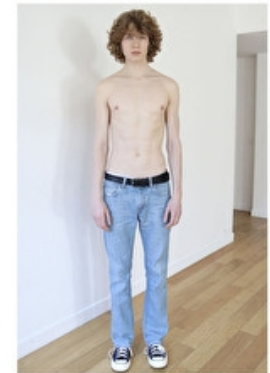

Select

MODEL MANAGEMENT

VELES NIKITIN

HEIGHT 191CM BUST 84CM WAIST 65CM HIPS 85CM EYES BLUE HAIR BLOND

182 RUE DE RIVOLI 75001, PARIS
TEL : +33 (0) 1 40 20 15 15