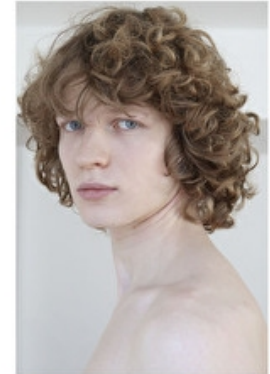

Select

MODEL MANAGEMENT

VELES NIKITIN

HEIGHT 191CM BUST 84CM WAIST 65CM HIPS 85CM EYES BLUE HAIR BLOND

182 RUE DE RIVOLI 75001, PARIS
TEL : +33 (0) 1 40 20 15 15