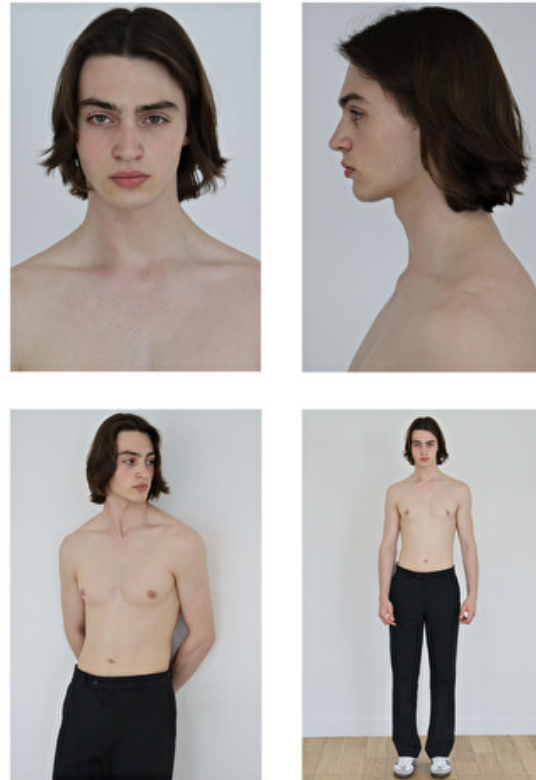

VICTOR BRICAU

Height 187cm / 6' 1.5"

Chest 92cm / 36"

Waist 73cm / 28.5"

Hips 93cm / 36.5"

Shoes EU/US/UK 44.5 / 11.5 / 10

Eyes Green brown

Hair Brown

Height 187cm / 6' 1.5"

Chest 92cm / 36"

Waist 73cm / 28.5"

Hips 93cm / 36.5"

Shoes EU/US/UK 44.5 / 11.5 /
10

Eyes Green brown

Hair Brown

Suit size 50cm / 40"

VICTOR BRICAU

HEIGHT 187CM BUST 95CM WAIST 73CM HIPS 90CM EYES GREEN HAIR BROWN

182 RUE DE RIVOLI, 75001, PARIS
TEL: + 33 (0) 1 40 20 15 15