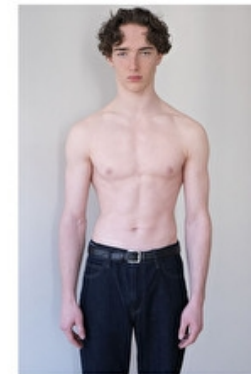

VICTOR MAILLIU

Height 191cm / 6' 3.0"

Chest 88cm / 34.5"

Waist 76cm / 30"

Hips 89cm / 35"

Shoes EU/US/UK 44 / 11 / 9.5

Eyes Blue

Hair Brown

Height 191cm / 6' 3.0"

Chest 88cm / 34.5"

Waist 76cm / 30"

Hips 89cm / 35"

Shoes EU/US/UK 44 / 11 / 9.5

Eyes Blue

Hair Brown

Suit size 48cm / 38"

Suit size 48cm / 38"

Select

MODEL MANAGEMENT

VICTOR MAILLIU

HEIGHT 191CM BUST 88CM WAIST 76CM HIPS 89CM EYES BLUE HAIR BROWN

182 RUE DE RIVOLI 75001, PARIS
TEL : +33 (0)1 40 20 15 15