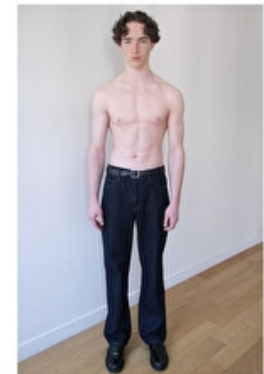

VICTOR MAILLIU

Height 191cm / 6' 3.0"

Chest 88cm / 34.5"

Waist 76cm / 30"

Hips 89cm / 35"

Shoes EU/US/UK 44 / 11 / 9.5

Eyes Blue

Hair Brown

Height 191cm / 6' 3.0"

Chest 88cm / 34.5"

Waist 76cm / 30"

Hips 89cm / 35"

Shoes EU/US/UK 44 / 11 / 9.5

Eyes Blue

Hair Brown

Suit size 48cm / 38"

Suit size 48cm / 38"

Select

MODEL MANAGEMENT

VICTOR MAILLIU

HEIGHT 191CM BUST 88CM WAIST 76CM HIPS 89CM EYES BLUE HAIR BROWN

182 RUE DE RIVOLI 75001, PARIS
TEL : +33 (0)1 40 20 15 15