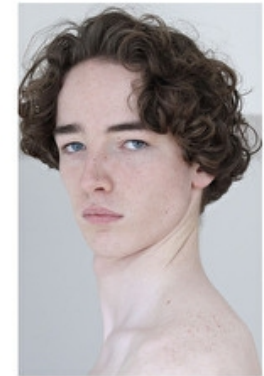

Select

MODEL MANAGEMENT

VICTOR MAILLIU

HEIGHT 191CM BUST 88CM WAIST 76CM HIPS 89CM EYES BLUE HAIR BROWN

182 RUE DE RIVOLI 75001, PARIS
TEL : +33 (0) 1 40 20 15 15