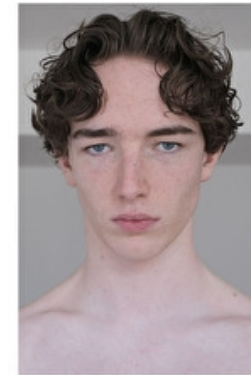

VICTOR MAILLIU

Height 191cm / 6' 3.0"

Chest 88cm / 34.5"

Waist 76cm / 30"

Hips 89cm / 35"

Shoes EU/US/UK 44 / 11 / 9.5

Eyes Blue

Hair Brown

Height 191cm / 6' 3.0"

Chest 88cm / 34.5"

Waist 76cm / 30"

Hips 89cm / 35"

Shoes EU/US/UK 44 / 11 / 9.5

Eyes Blue

Hair Brown

Suit size 48cm / 38"

Suit size 48cm / 38"

Select

MODEL MANAGEMENT

VICTOR MAILLIU

HEIGHT 191CM BUST 88CM WAIST 76CM HIPS 89CM EYES BLUE HAIR BROWN

182 RUE DE RIVOLI 75001, PARIS
TEL : +33 (0)1 40 20 15 15