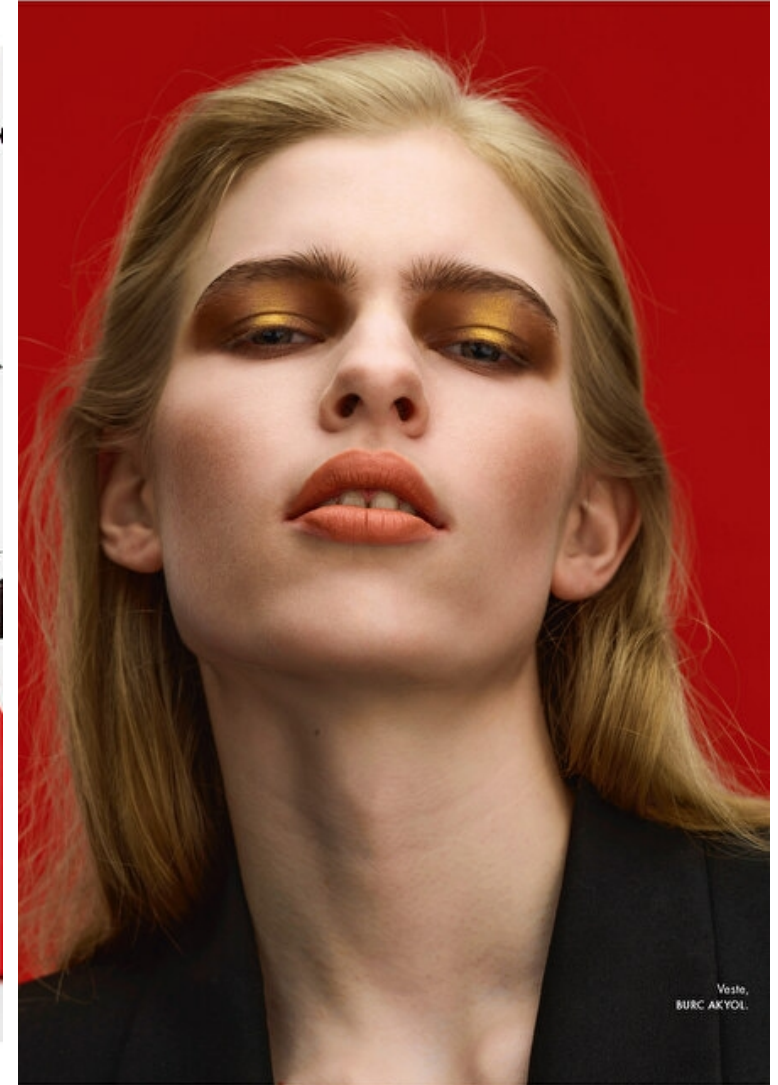

Select

MODEL MANAGEMENT

182 Rue de Rivoli, Paris, 75001, Ile-de-France, France

Phone: +33 (0) 1 40 20 15 15 Email: info.paris@selectmodel.com Website: https://selectmodel.com/

Victoria Volt

Height 177cm / 5' 9.5"

Bust 83cm / 32.5"

Waist 61cm / 24"

Hips 88cm / 34.5"

Shoes EU/US/UK 39 / 8 / 6

Eyes Blue grey

Hair Blond

print_OUVERTURE_74.pdf 26.02.2026 12:06:29 39L LPCA-DALIM-1.cmi.france