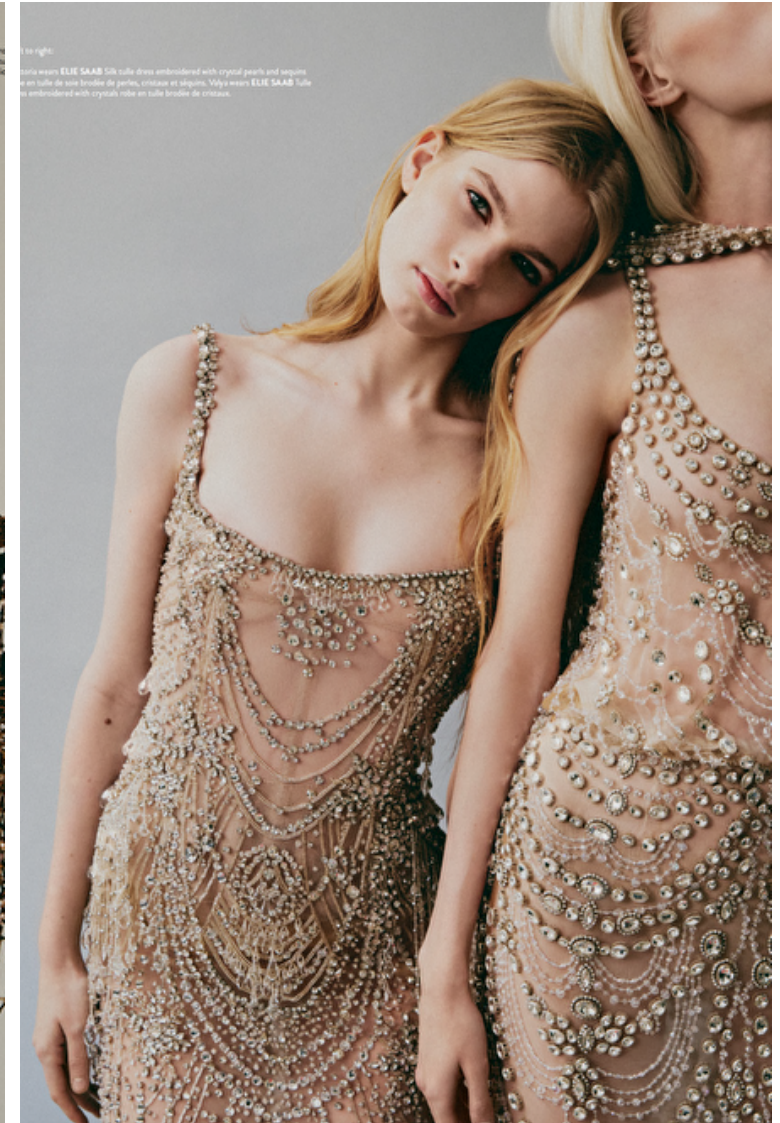

Victoria Volt

Height 177cm / 5' 9.5"

Bust 83cm / 32.5"

Waist 61cm / 24"

Hips 88cm / 34.5"

Shoes EU/US/UK 39 / 8 / 6

Eyes Blue grey

Hair Blond