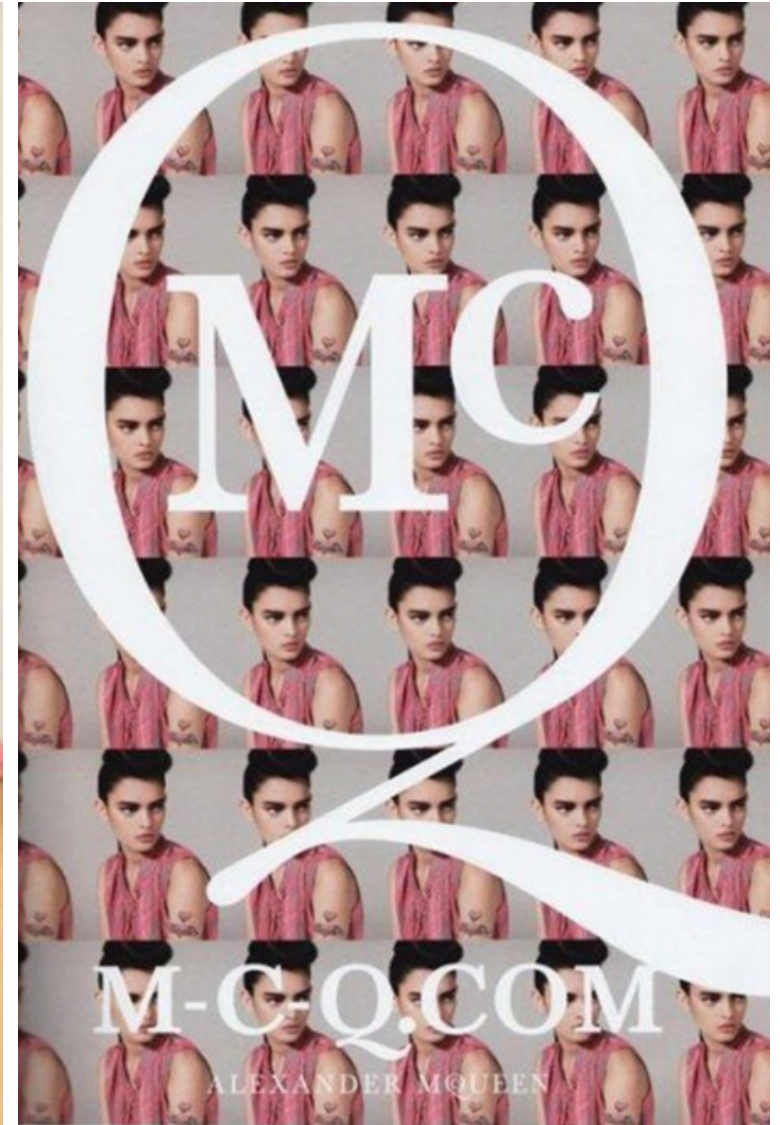

Waist 64cm / 25"

Hips 89cm / 35"

Shoes EU/US/UK 39 / 8 / 6

Hair Black

Eyes Brown

Wanessa Milhomem

Height 179cm / 5' 10.5"

Bust 84cm / 33"

Waist 64cm / 25"

Hips 89cm / 35"

Shoes EU/US/UK 39 / 8 / 6

Hair Black

Eyes Brown

Select

MODEL MANAGEMENT

182 Rue de Rivoli, Paris, 75001, Ile-de-France, France