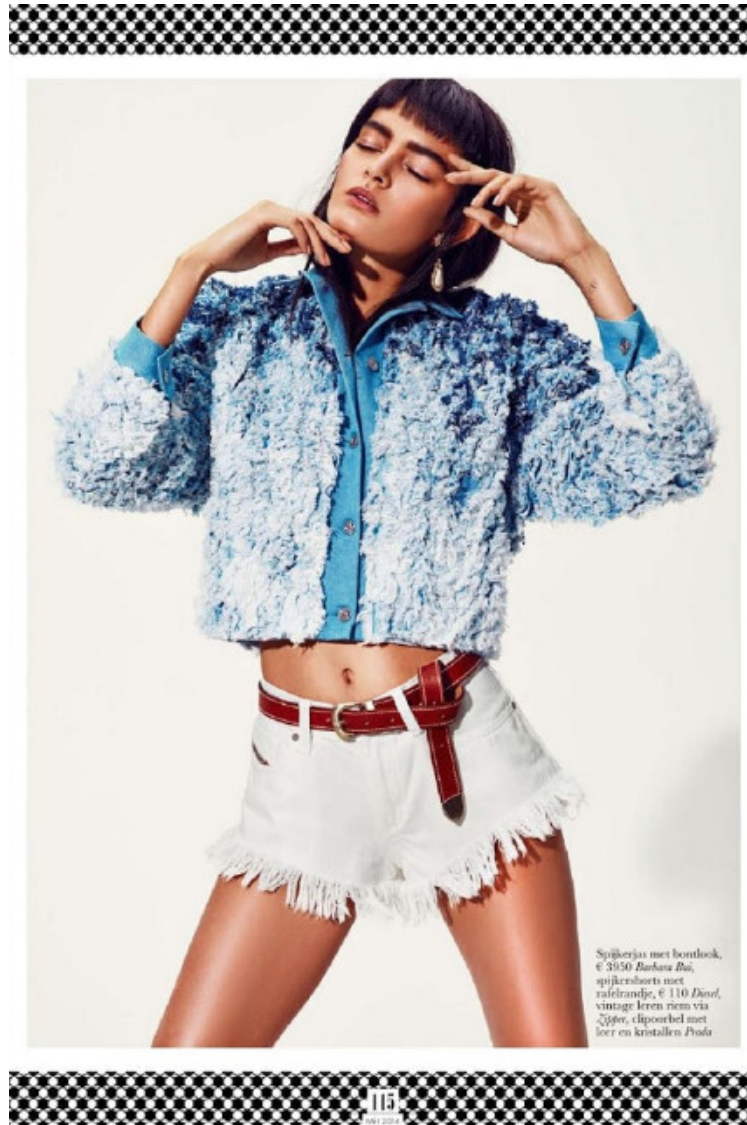

Bust 84cm / 33"

Waist 64cm / 25"

Hips 89cm / 35"

Shoes EU/US/UK 39 / 8 / 6

Hair Black

Eyes Brown

Select

MODEL MANAGEMENT