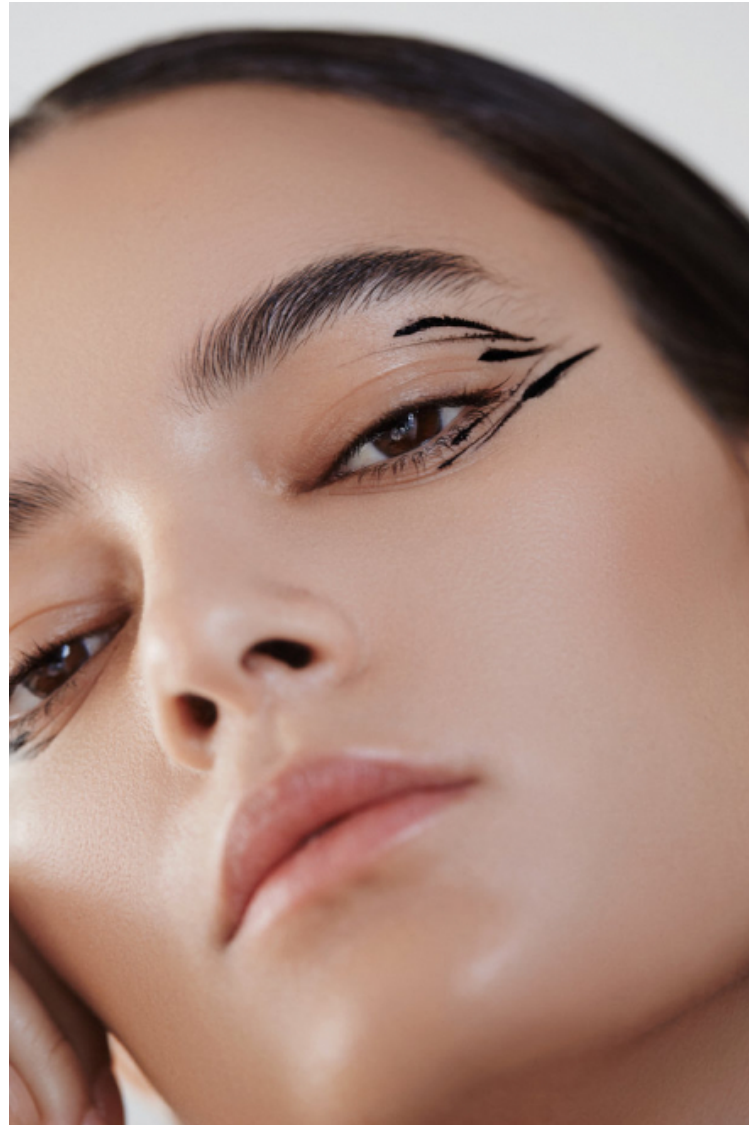

Waist 64cm / 25"

Hips 89cm / 35"

Shoes EU/US/UK 39 / 8 / 6

Hair Black

Eyes Brown

Select

MODEL MANAGEMENT

182 Rue de Rivoli, Paris, 75001, Ile-de-France, France