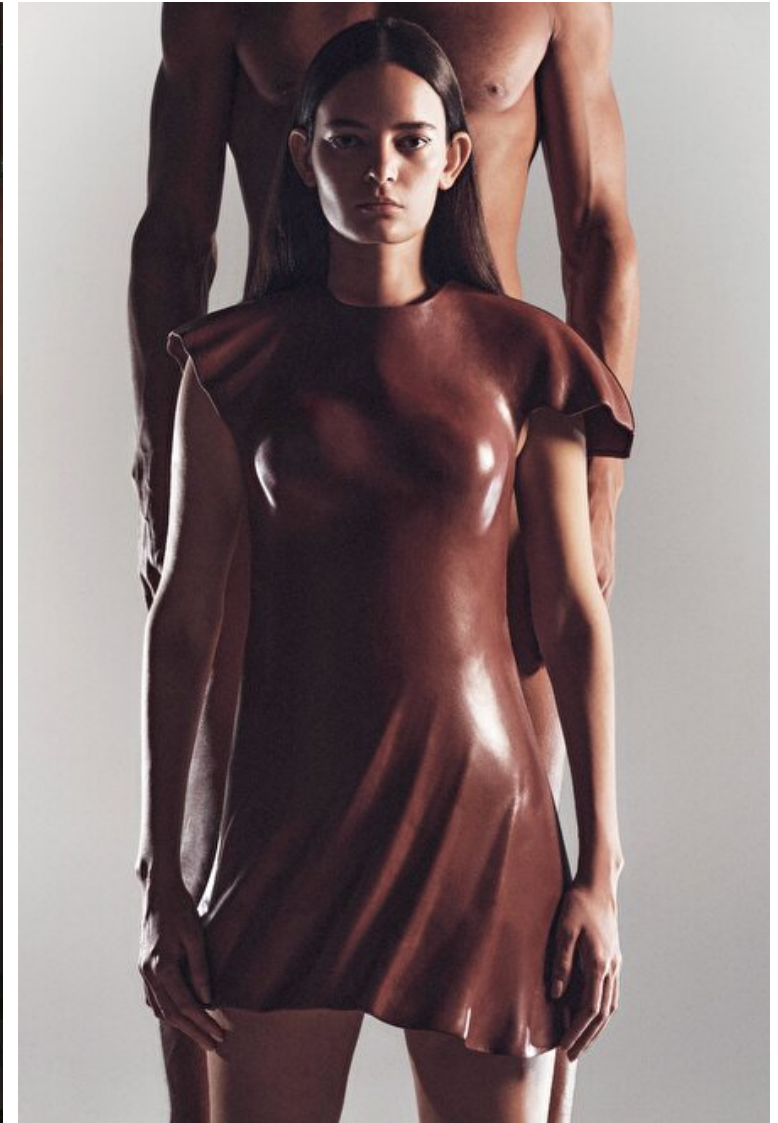

Select

MODEL MANAGEMENT

182 Rue de Rivoli, Paris, 75001, Ile-de-France, France

Phone: +33 (0) 1 40 20 15 15 Email: info.paris@selectmodel.com Website: <https://selectmodel.com/>

Wanessa Milhomem

Height 179cm / 5' 10.5"

Bust 84cm / 33"

Waist 64cm / 25"

Hips 89cm / 35"

Shoes EU/US/UK 39 / 8 / 6

Hair Black

Eyes Brown