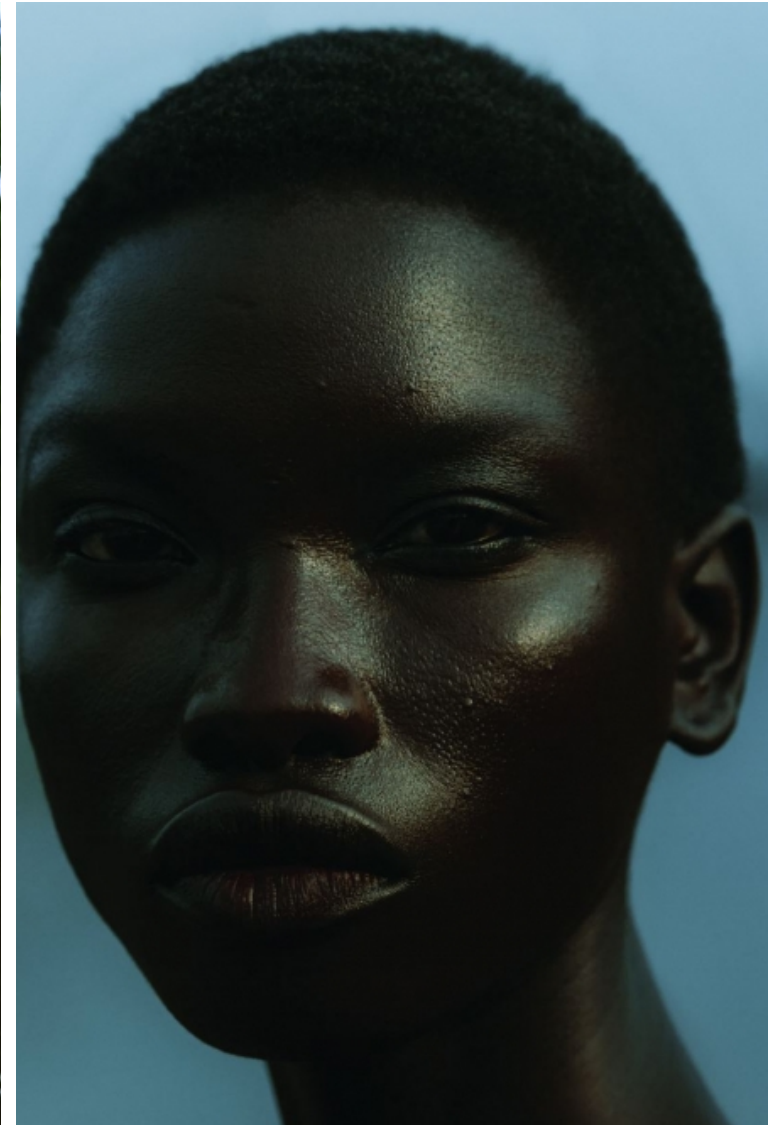

## Wayne Booth

Height 178cm / 5' 10.0"

Bust 77cm / 30.5"

Waist 60cm / 23.5"

Hips 86cm / 34"

Shoes EU/US/UK 40.5 / 9.5 / 7

Hair Black

Eyes Black