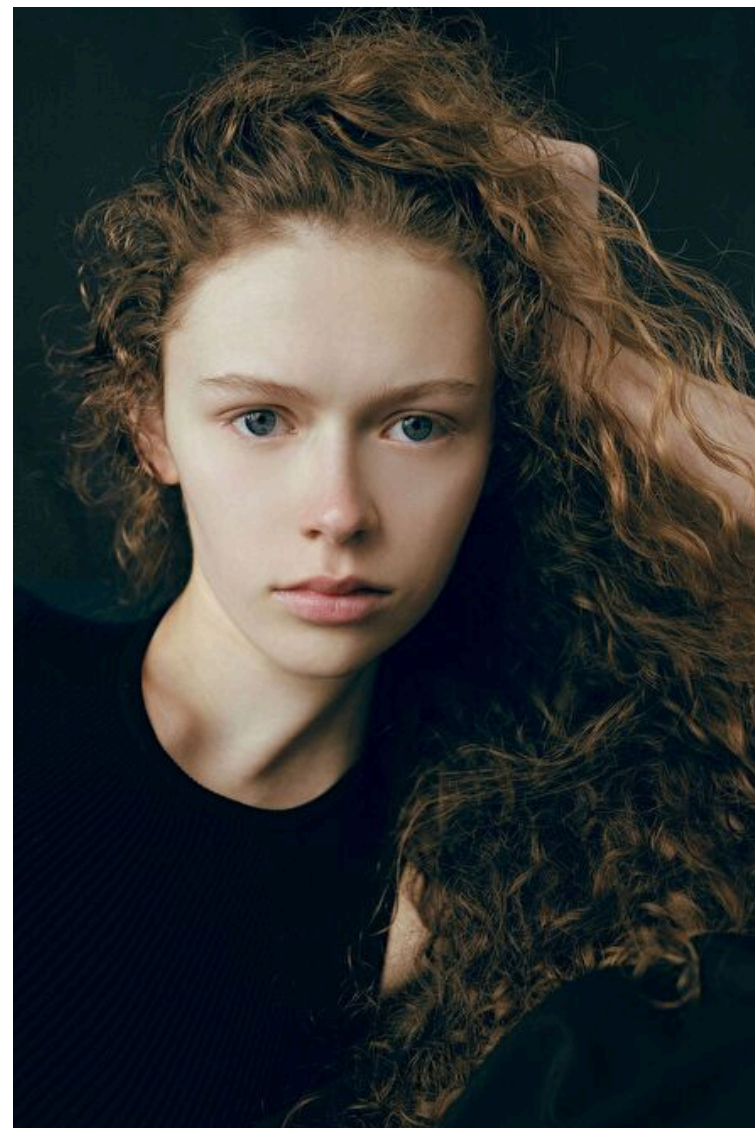

Weronika

Height 178cm / 5' 10.0"

Bust 80cm / 31.5"

Waist 60cm / 23.5"

Hips 89cm / 35"

Shoes EU/US/UK 38 / 7.5 / 5

Eyes Blue

Hair Dark blond

Bust 80cm / 31.5"

Waist 60cm / 23.5"

Hips 89cm / 35"

Shoes EU/US/UK 38 / 7.5 / 5

Eyes Blue

Hair Dark blond

Weronika

Height 178cm / 5' 10.0"