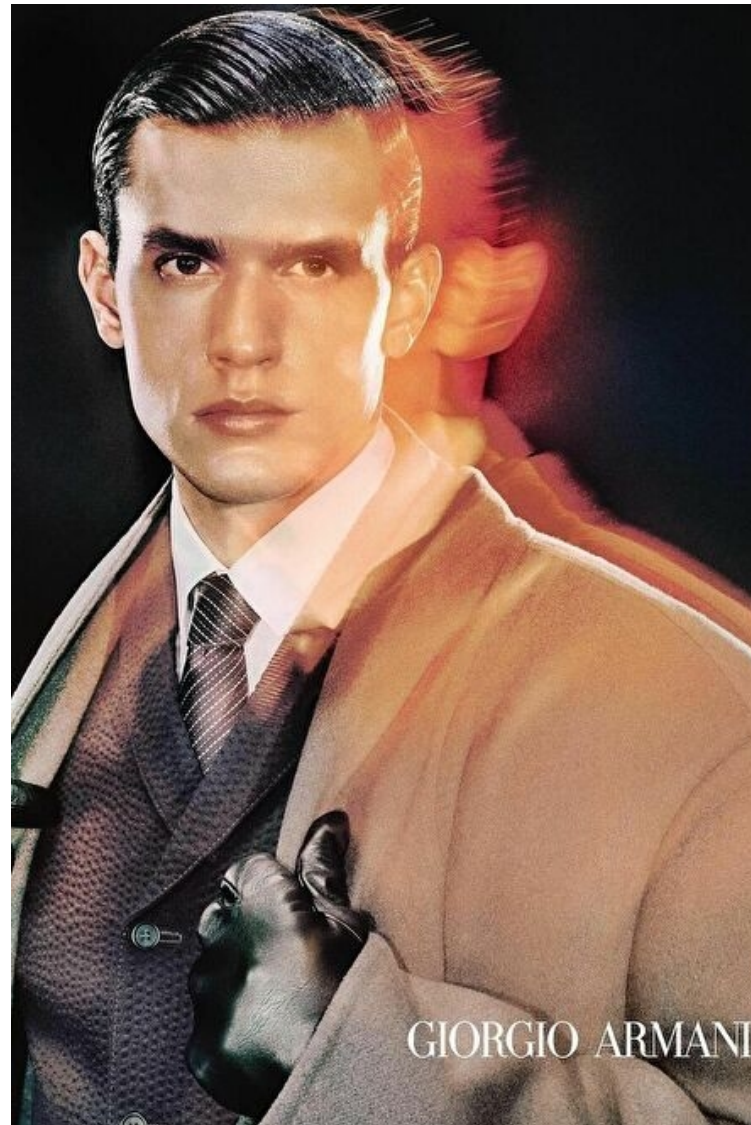

Height 186cm / 6' 1.0"

Chest 101cm / 40"

Waist 72cm / 28.5"

Hips 93cm / 36.5"

Shoes EU/US/UK 44 / 11 / 9.5

Eyes Green

Hair Light brown

Suit size 50cm / 40"