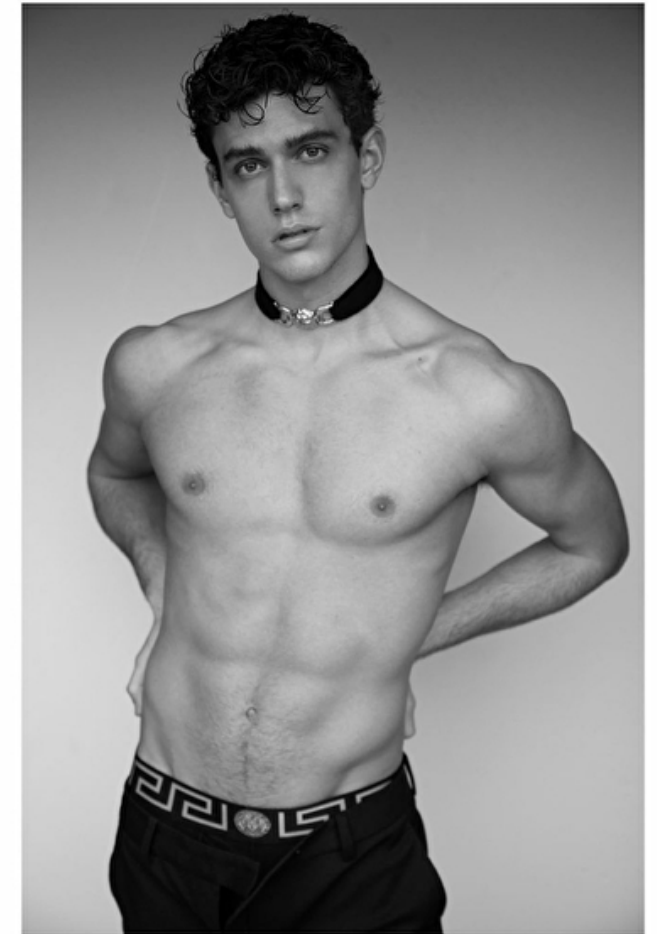

Chest 101cm / 40"

Waist 72cm / 28.5"

Hips 93cm / 36.5"

Shoes EU/US/UK 44 / 11 / 9.5

Eyes Green

Hair Light brown

Suit size 50cm / 40"

Necklace Versace
Underwear Versace