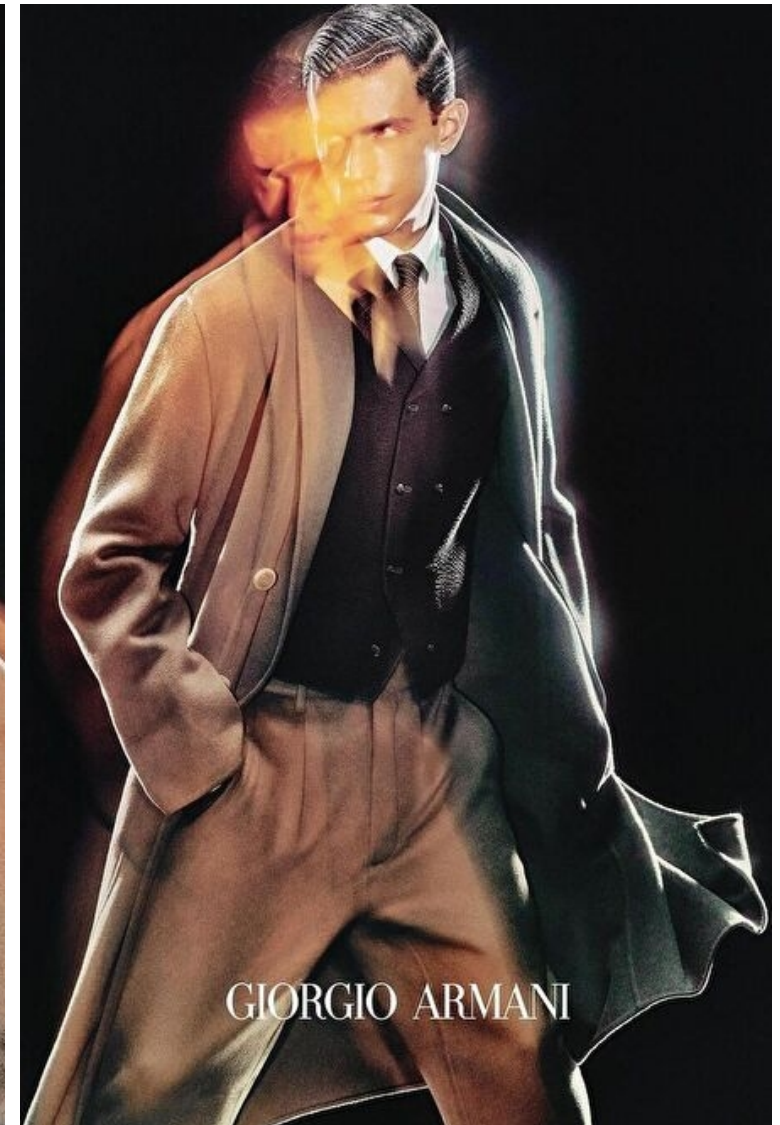

Height 186cm / 6' 1.0"

Chest 101cm / 40"

Waist 72cm / 28.5"

Hips 93cm / 36.5"

Shoes EU/US/UK 44 / 11 / 9.5

Eyes Green

Hair Light brown

Suit size 50cm / 40"