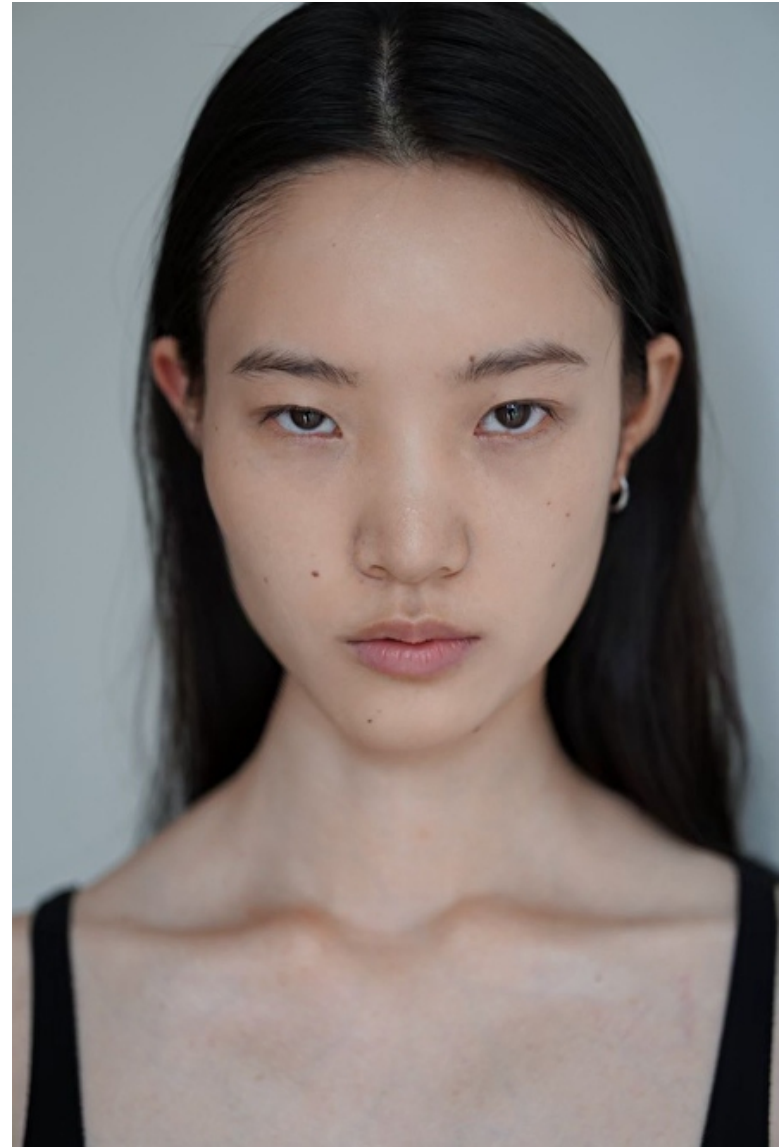

Xinyue ZHANG

Height 178cm / 5' 10.0"

Bust 76cm / 30"

Waist 58cm / 23"

Hips 88cm / 34.5"

Shoes EU/US/UK 38 / 7.5 / 5

Select

MODEL MANAGEMENT

182 Rue de Rivoli, Paris, 75001, Ile-de-France, France

Phone: +33 (0) 1 40 20 15 15 Email: info.paris@selectmodel.com Website: <https://selectmodel.com/>

Xinyue ZHANG

Height 178cm / 5' 10.0"

Bust 76cm / 30"