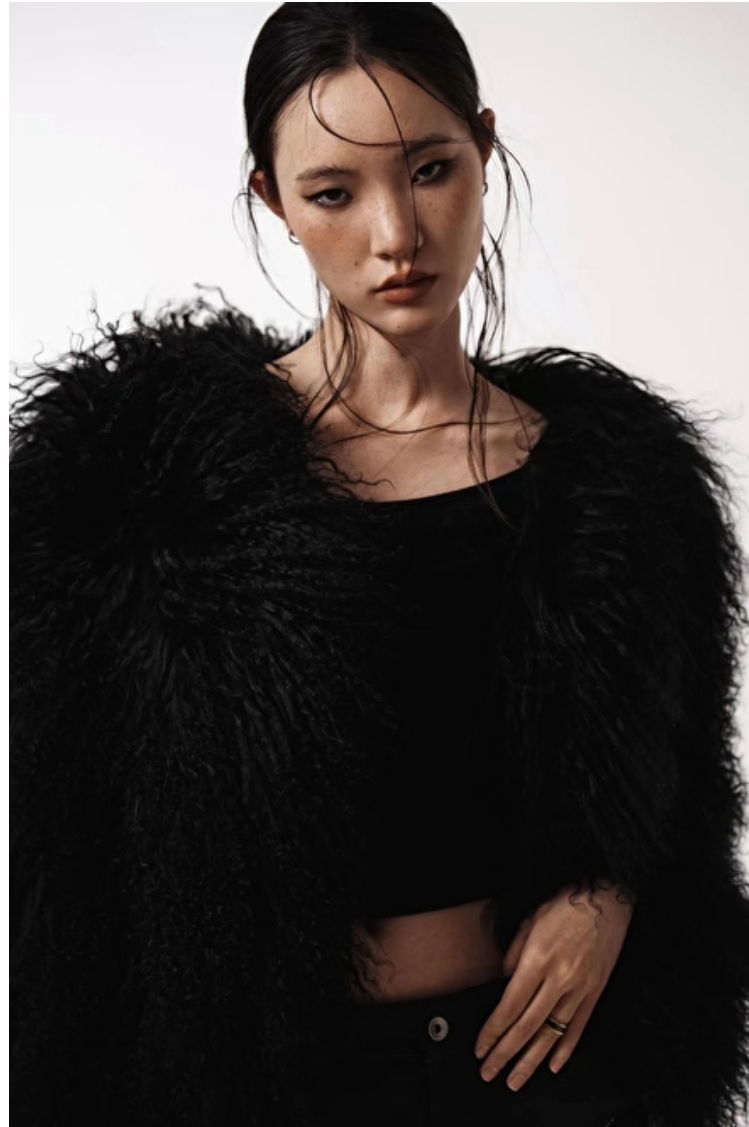

Select

MODEL MANAGEMENT

182 Rue de Rivoli, Paris, 75001, Ile-de-France, France

Phone: +33 (0) 1 40 20 15 15 Email: info.paris@selectmodel.com Website: <https://selectmodel.com/>

Xinyue ZHANG

Height 178cm / 5' 10.0"

Bust 76cm / 30"

Waist 58cm / 23"

Hips 88cm / 34.5"

Shoes EU/US/UK 38 / 7.5 / 5