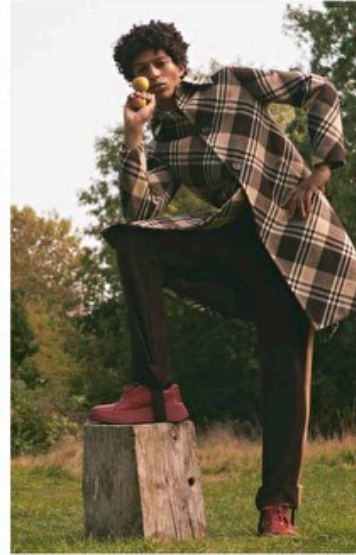

Select

MODEL MANAGEMENT

182 Rue de Rivoli, Paris, 75001, Île-de-France, France

Phone: +33 (0) 1 40 20 15 15 Email: info.paris@selectmodel.com Website: https://selectmodel.com/

YASSINE JAAJOU

Height 191cm / 6' 3.0"

Chest 87cm / 34.5"

Waist 70cm / 27.5"

Hips 93cm / 36.5"

Shoes EU/US/UK 44 / 11 / 9.5

Eyes Brown

Hair Black

Suit size 46cm / 36"