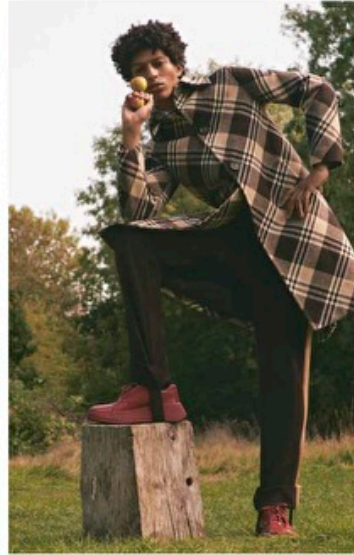

Select

MODEL MANAGEMENT

182 Rue de Rivoli, Paris, 75001, Ile-de-France, France

Phone: +33 (0) 1 40 20 15 15 Email: info.paris@selectmodel.com Website: https://selectmodel.com/

YASSINE JAAJOU

Height 191cm / 6' 3.0"

Chest 87cm / 34.5"

Waist 70cm / 27.5"

Hips 93cm / 36.5"

Shoes EU/US/UK 44 / 11 / 9.5

Eyes Brown

Hair Black

Suit size 46cm / 36"