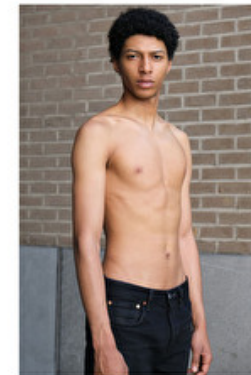

Chest 87cm / 34.5"

Waist 70cm / 27.5"

Hips 93cm / 36.5"

Shoes EU/US/UK 44 / 11 / 9.5

Eyes Brown

Hair Black

Suit size 46cm / 36"

Select

MODEL MANAGEMENT

YASSINE JAAJOU

HEIGHT 191CM BUST 87CM WAIST 70CM HIPS 93CM EYES BROWN HAIR BLACK

182 RUE DE RIVOLI, 75001, PARIS
TEL: + 33 (0) 1 40 20 15 15