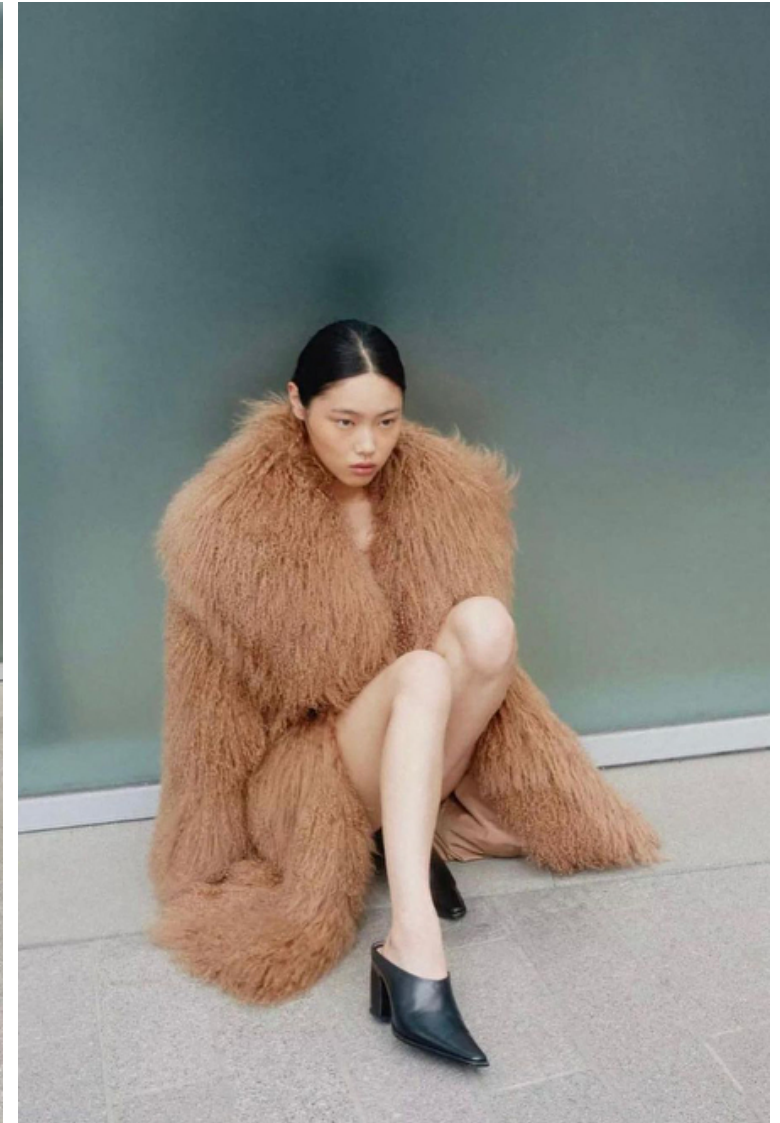

Bust 76cm / 30"

Waist 58cm / 23"

Hips 87cm / 34.5"

Shoes EU/US/UK 38 / 7.5 / 5

Eyes Black

Hair Black

Cup A

Yejin Sung