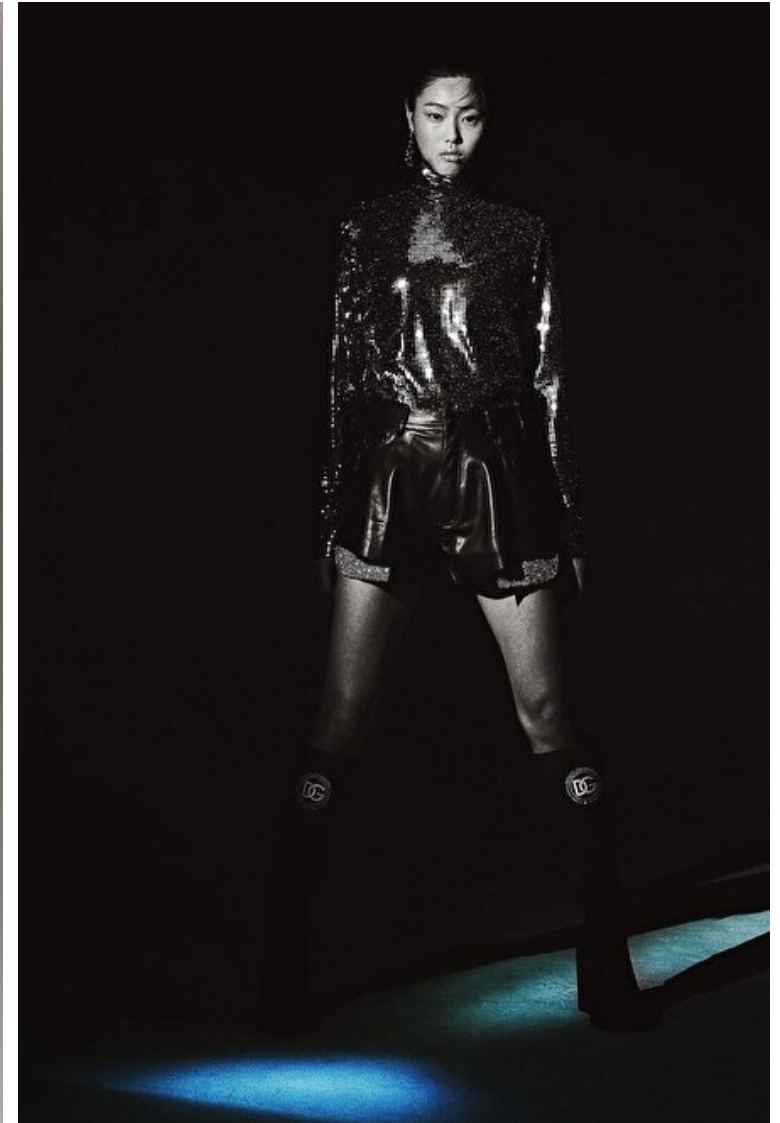

Bust 76cm / 30"

Waist 58cm / 23"

Hips 87cm / 34.5"

Shoes EU/US/UK 38 / 7.5 / 5

Eyes Black

Hair Black

Cup A

Select