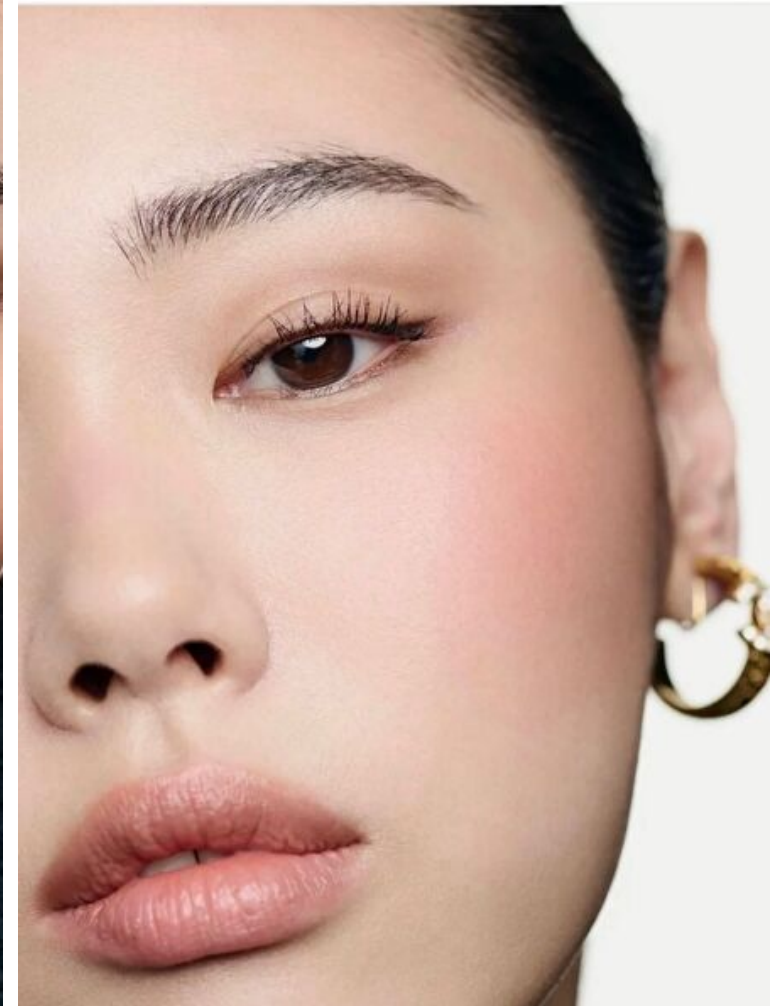

Yejin Sung

Height 176cm / 5' 9.5"

Bust 76cm / 30"

Waist 58cm / 23"

Hips 87cm / 34.5"

Shoes EU/US/UK 38 / 7.5 / 5

Eyes Black

Hair Black

Cup A

CHANEL