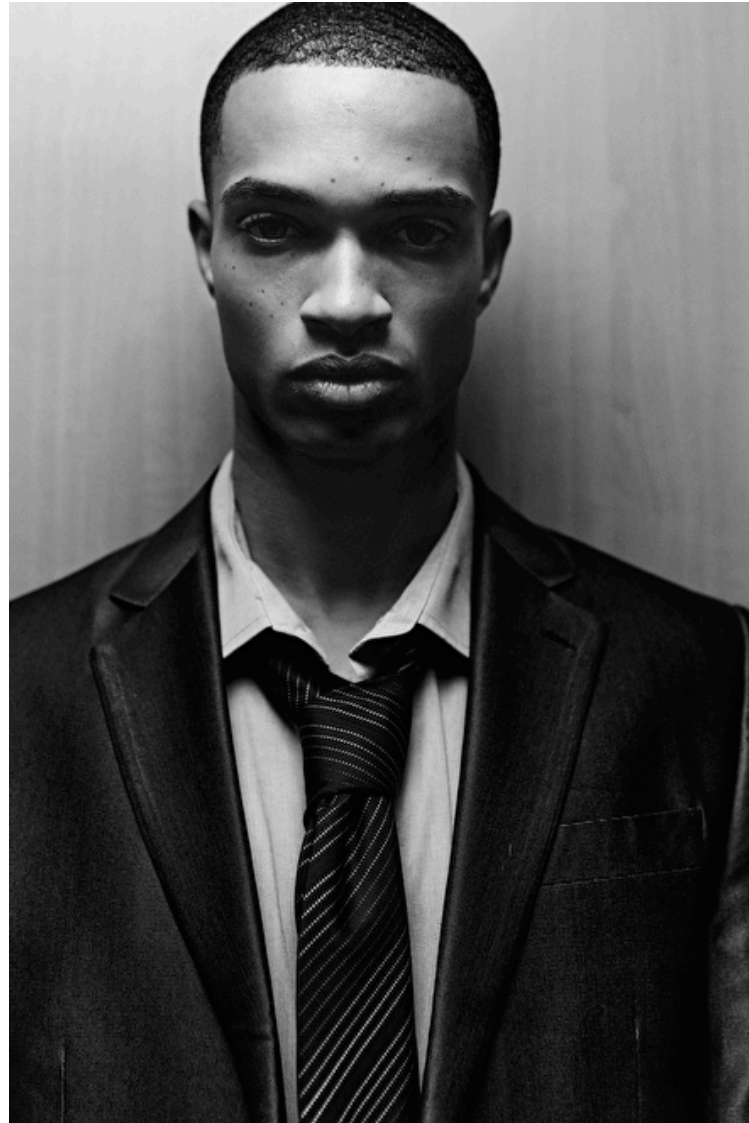

Chest 87cm / 34.5"

Waist 68cm / 27"

Hips 89cm / 35"

Shoes EU/US/UK 43 / 10.5 / 9

Eyes Green grey

Hair Brown

Suit size 46cm / 36"

YOANN CHIPAN