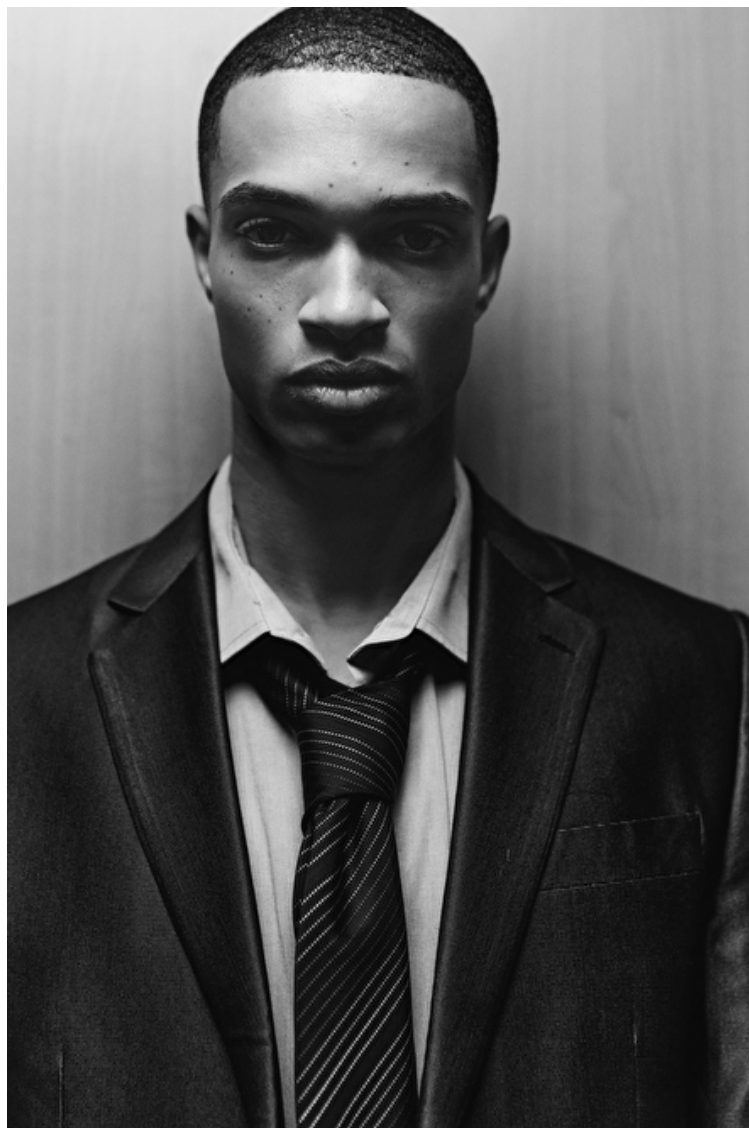

Height 186cm / 6' 1.0"

Chest 87cm / 34.5"

Waist 68cm / 27"

Hips 89cm / 35"

Shoes EU/US/UK 43 / 10.5 / 9

Eyes Green grey

Hair Brown

Suit size 46cm / 36"