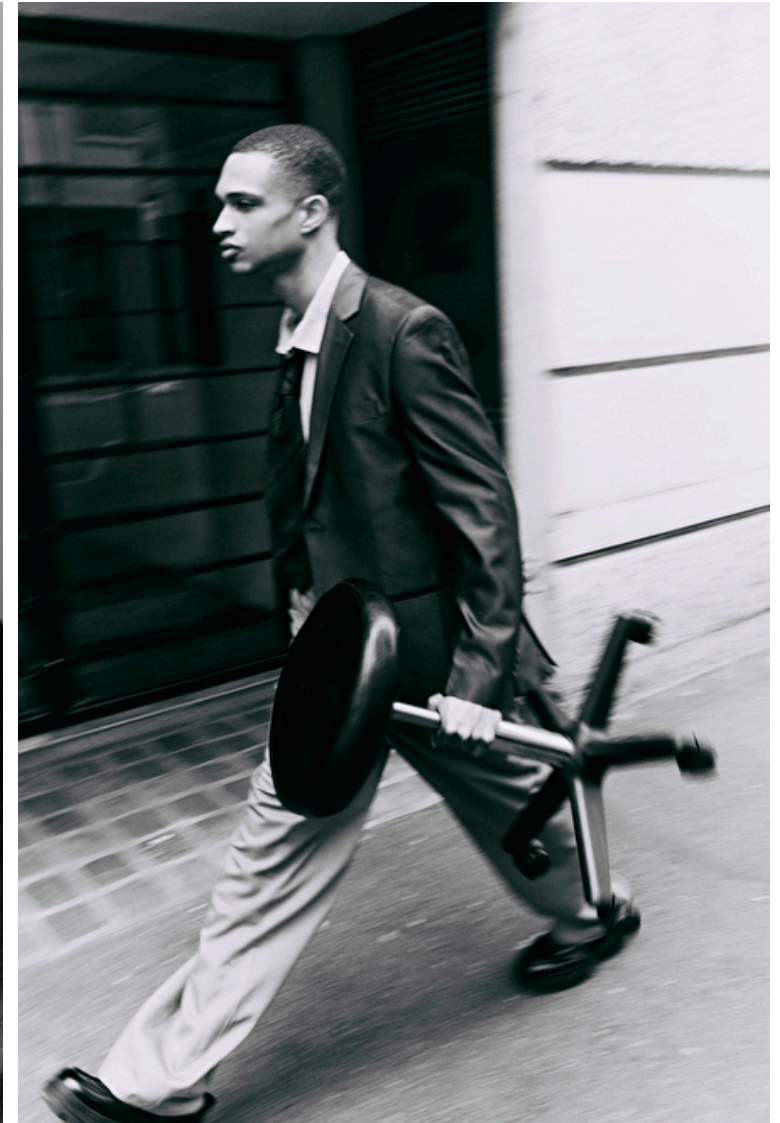

Chest 87cm / 34.5"

Waist 68cm / 27"

Hips 89cm / 35"

Shoes EU/US/UK 43 / 10.5 / 9

Eyes Green grey

Hair Brown

Suit size 46cm / 36"

YOANN CHIPAN