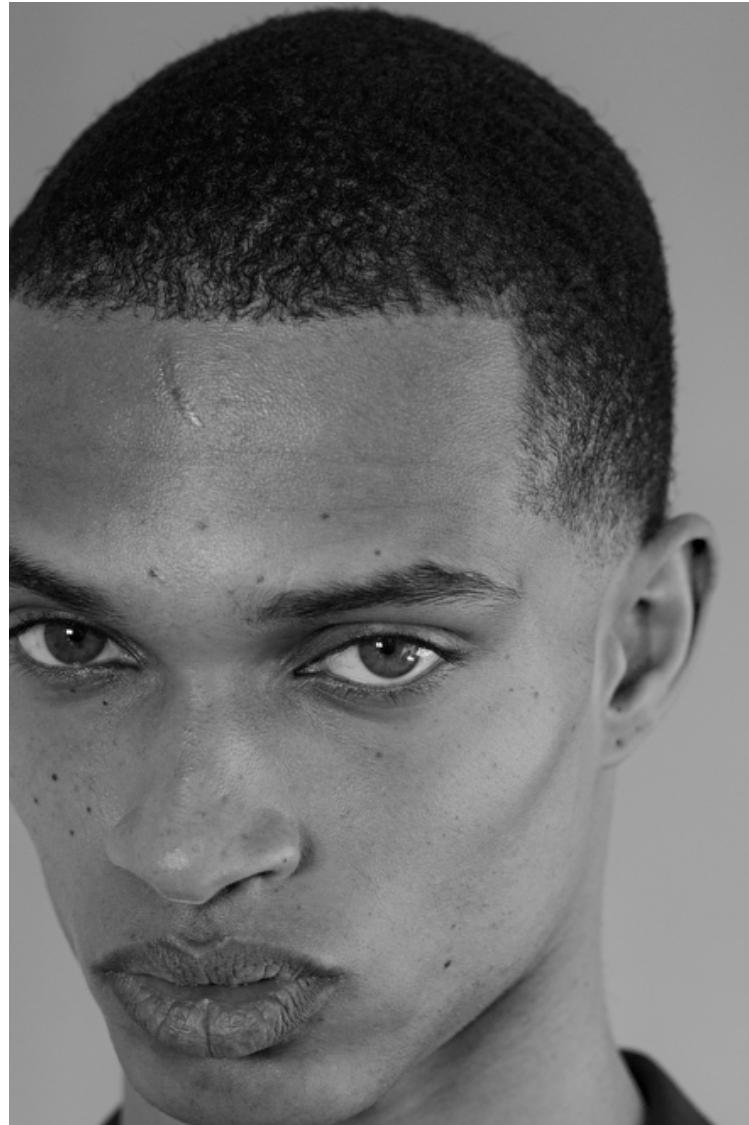

Height 186cm / 6' 1.0"

Chest 87cm / 34.5"

Waist 68cm / 27"

Hips 89cm / 35"

Shoes EU/US/UK 43 / 10.5 / 9

Eyes Green grey

Hair Brown

Suit size 46cm / 36"