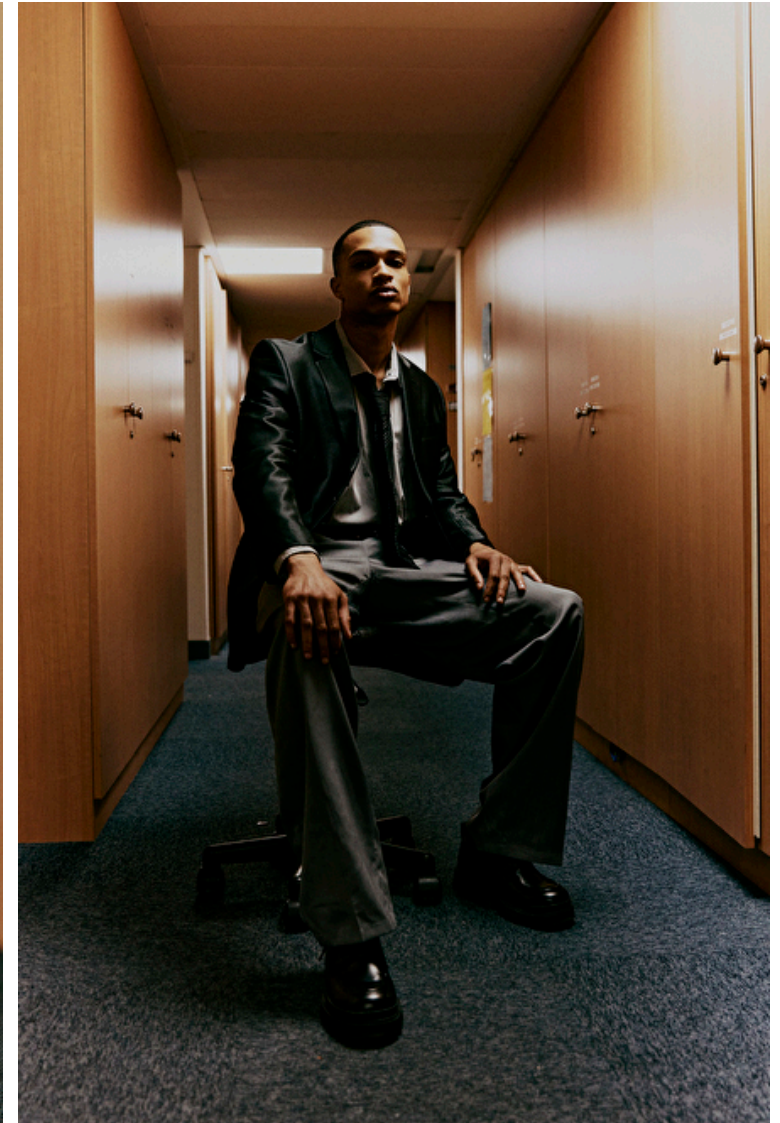

Select

MODEL MANAGEMENT

182 Rue de Rivoli, Paris, 75001, Île-de-France, France

Phone: +33 (0) 1 40 20 15 15 Email: info.paris@selectmodel.com Website: <https://selectmodel.com/>

YOANN CHIPAN

Height 186cm / 6' 1.0"

Chest 87cm / 34.5"

Waist 68cm / 27"

Hips 89cm / 35"

Shoes EU/US/UK 43 / 10.5 / 9

Eyes Green grey

Hair Brown

Suit size 46cm / 36"