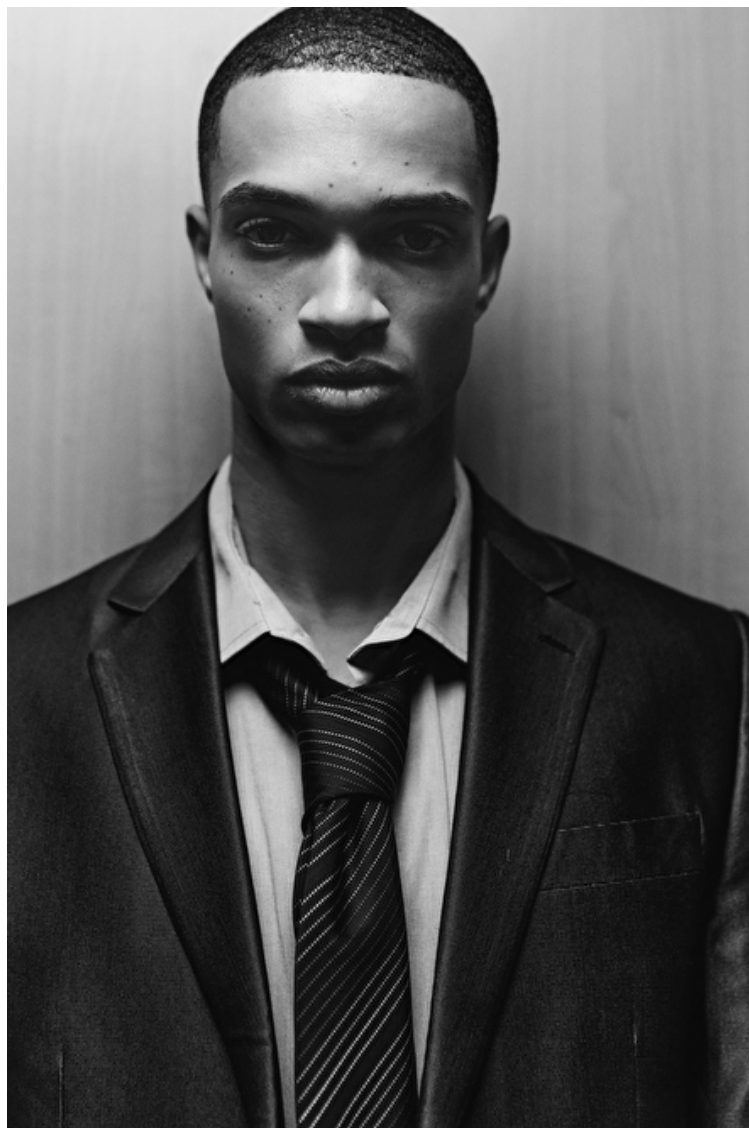

## YOANN CHIPAN

Height 186cm / 6' 1.0"

Chest 87cm / 34.5"

Waist 68cm / 27"

Hips 89cm / 35"

Shoes EU/US/UK 43 / 10.5 / 9

Eyes Green grey

Hair Brown