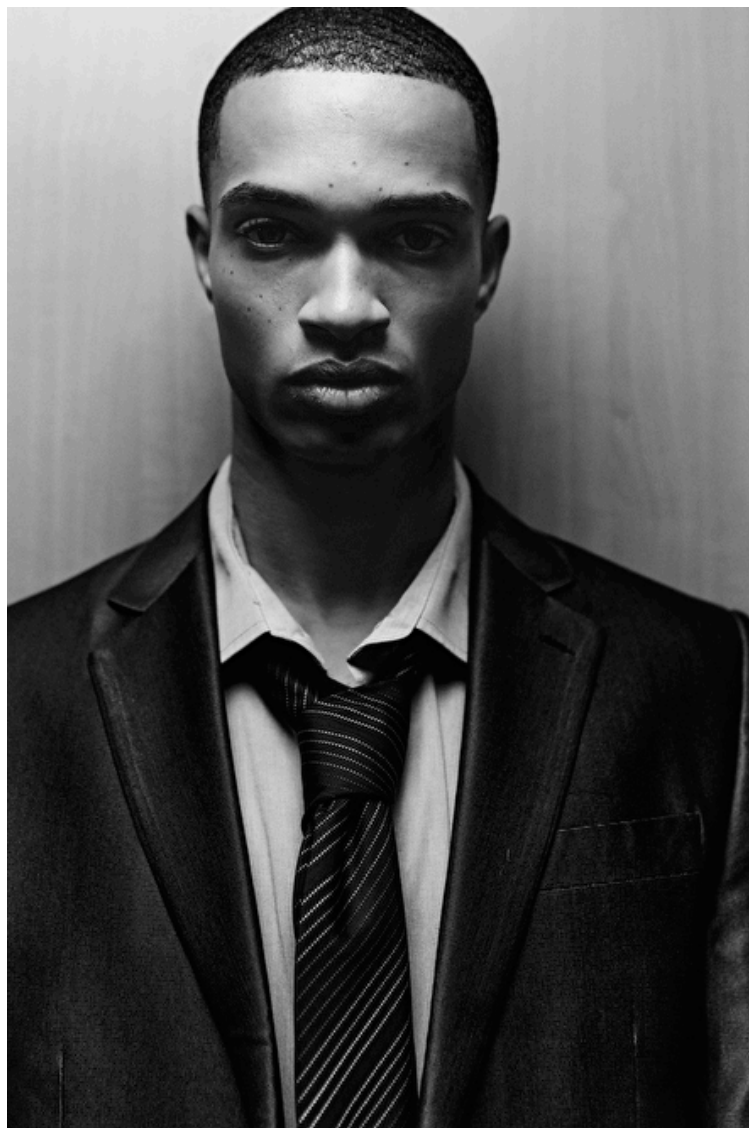

Select

MODEL MANAGEMENT

182 Rue de Rivoli, Paris, 75001, Île-de-France, France

Phone: +33 (0) 1 40 20 15 15 Email: info.paris@selectmodel.com Website: <https://selectmodel.com/>

YOANN CHIPAN

Height 186cm / 6' 1.0"

Chest 87cm / 34.5"

Waist 68cm / 27"

Hips 89cm / 35"

Shoes EU/US/UK 43 / 10.5 / 9

Eyes Green grey

Hair Brown

Suit size 46cm / 36"