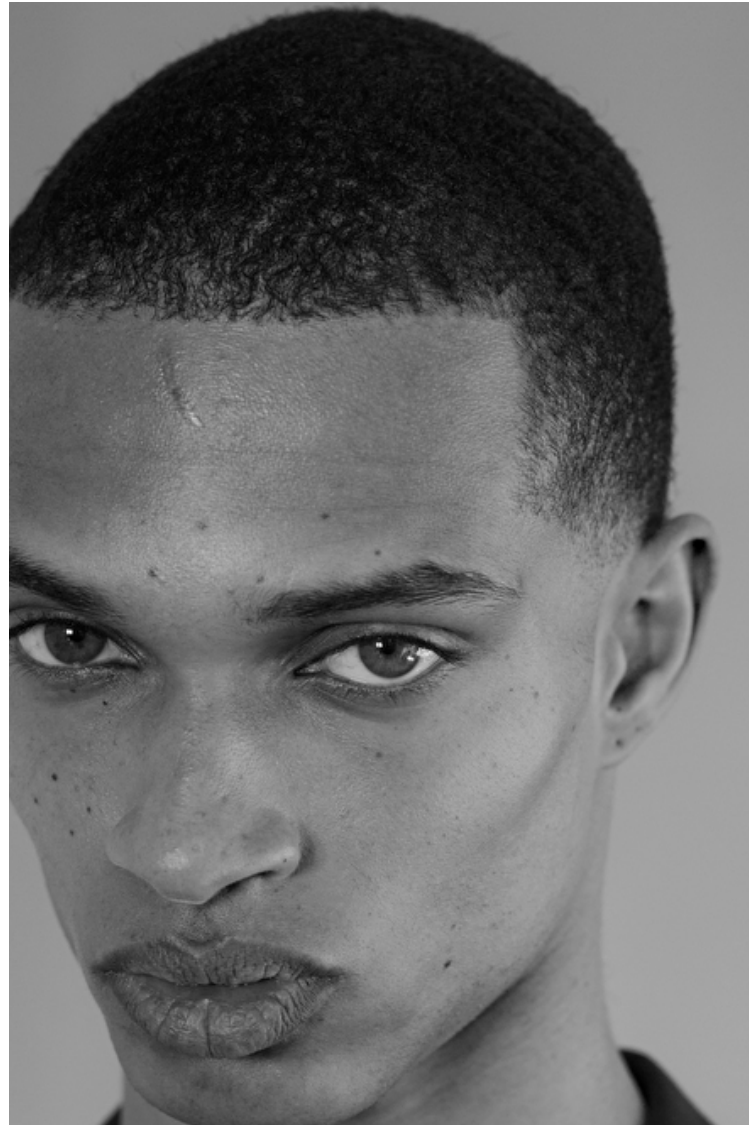

Select

MODEL MANAGEMENT

182 Rue de Rivoli, Paris, 75001, Île-de-France, France

Phone: +33 (0) 1 40 20 15 15 Email: info.paris@selectmodel.com Website: <https://selectmodel.com/>

YOANN CHIPAN

Height 186cm / 6' 1.0"

Chest 87cm / 34.5"

Waist 68cm / 27"

Hips 89cm / 35"

Shoes EU/US/UK 43 / 10.5 / 9

Eyes Green grey

Hair Brown

Suit size 46cm / 36"