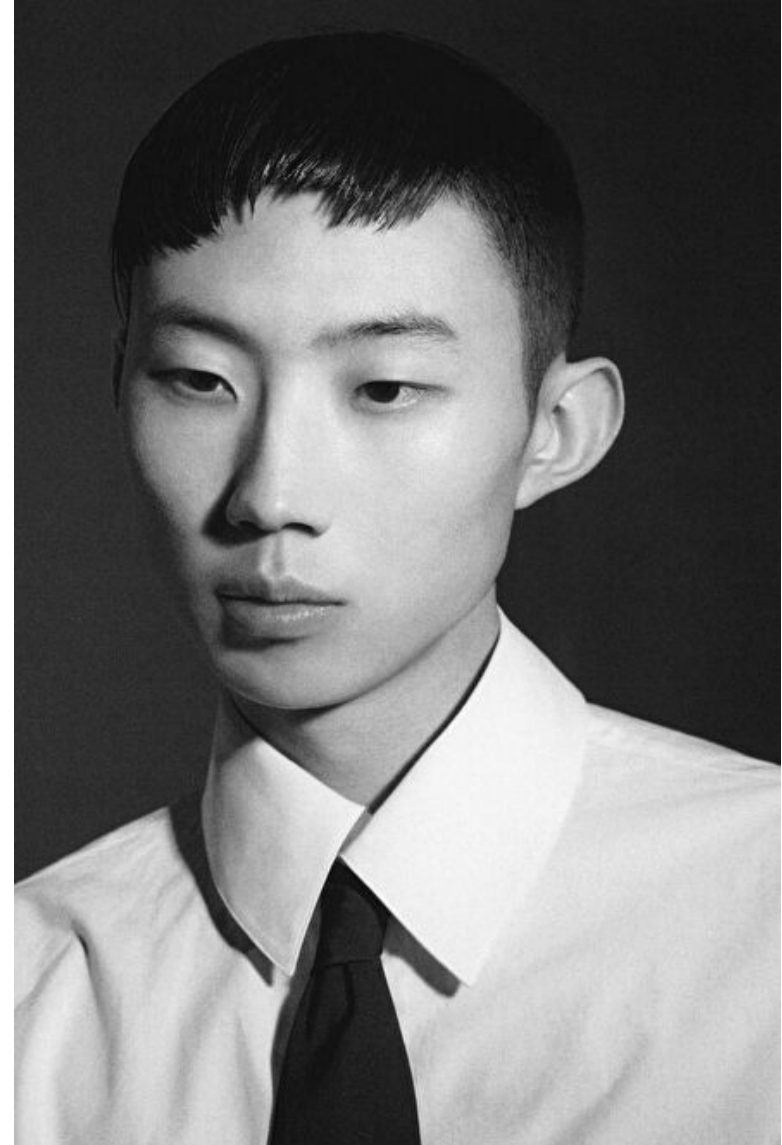

ZIHAO SUN

Height 187cm / 6' 1.5"

Chest 81cm / 32"

Waist 62cm / 24.5"

Hips 81cm / 32"

Shoes EU/US/UK 42 / 9.5 / 8

Eyes Black

Hair Black

Suit size 46cm / 36"