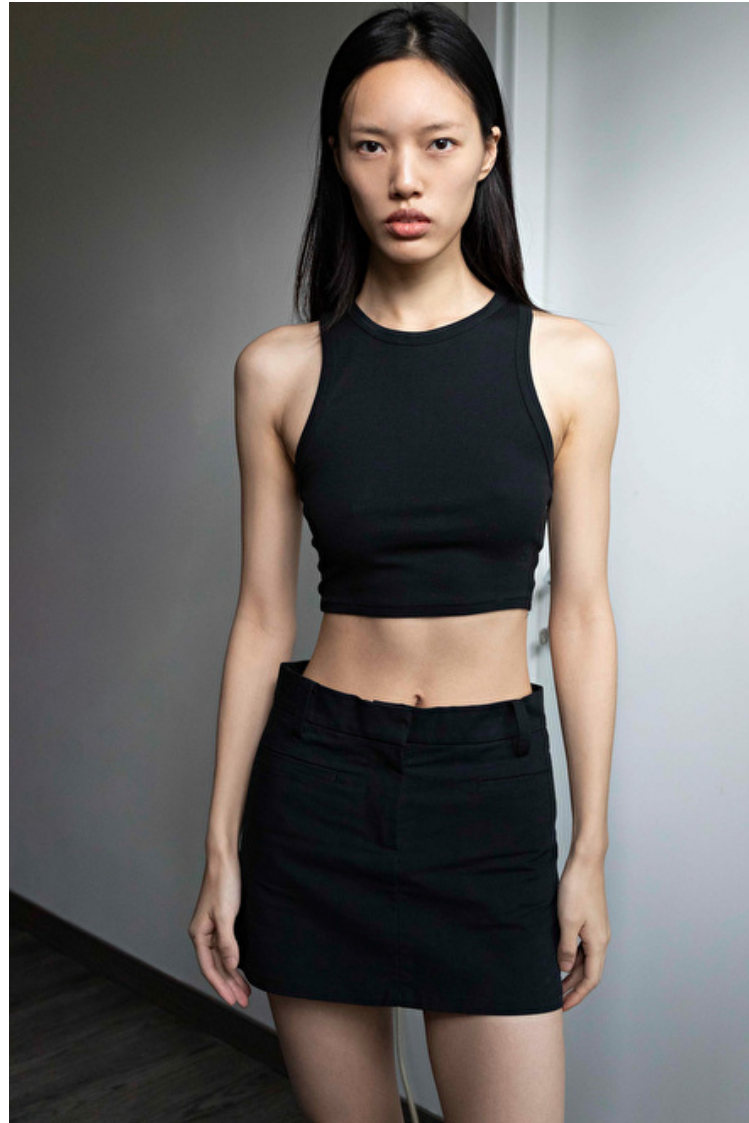

Ziyi

Height 177cm / 5' 9.5"

Bust 78cm / 30.5"

Waist 60cm / 23.5"

Hips 88cm / 34.5"

Shoes EU/US/UK 39 / 8 / 6

Eyes Brown

Hair Black

Bust 78cm / 30.5"

Waist 60cm / 23.5"

Hips 88cm / 34.5"

Shoes EU/US/UK 39 / 8 / 6

Eyes Brown

Hair Black

Ziyi

Height 177cm / 5' 9.5"

Bust 78cm / 30.5"

Waist 60cm / 23.5"

Hips 88cm / 34.5"

Shoes EU/US/UK 39 / 8 / 6

Eyes Brown

Hair Black