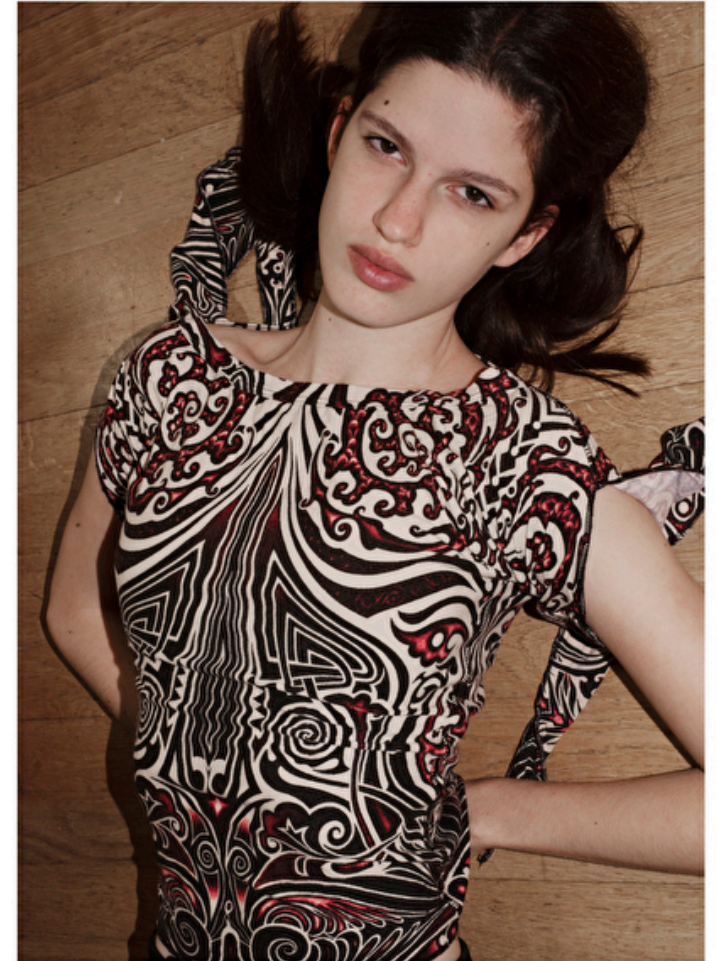

## Zorka

Height 178cm / 5' 10.0"

Bust 77cm / 30.5"

Waist 58cm / 23"

Hips 88cm / 34.5"

Shoes EU/US/UK 39 / 8 / 6

Eyes Brown

Hair Brown