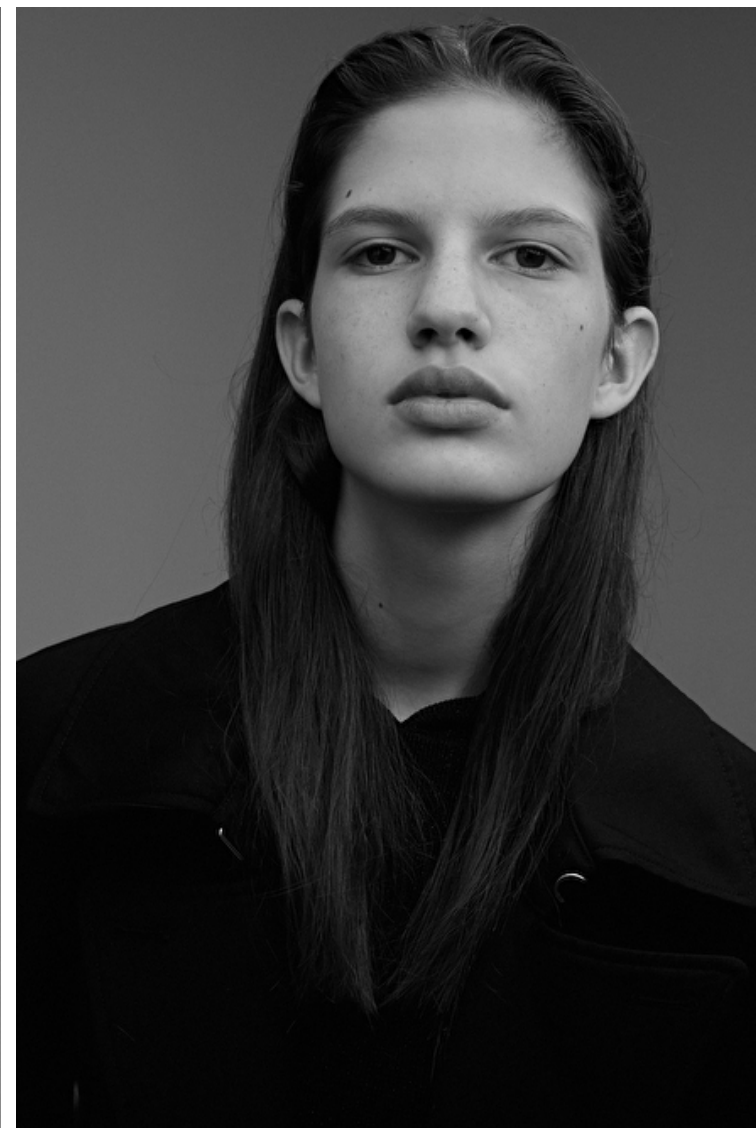

## Zorka

Height 178cm / 5' 10.0"

Bust 77cm / 30.5"

Waist 58cm / 23"

Hips 88cm / 34.5"

Shoes EU/US/UK 39 / 8 / 6

Eyes Brown

Hair Brown