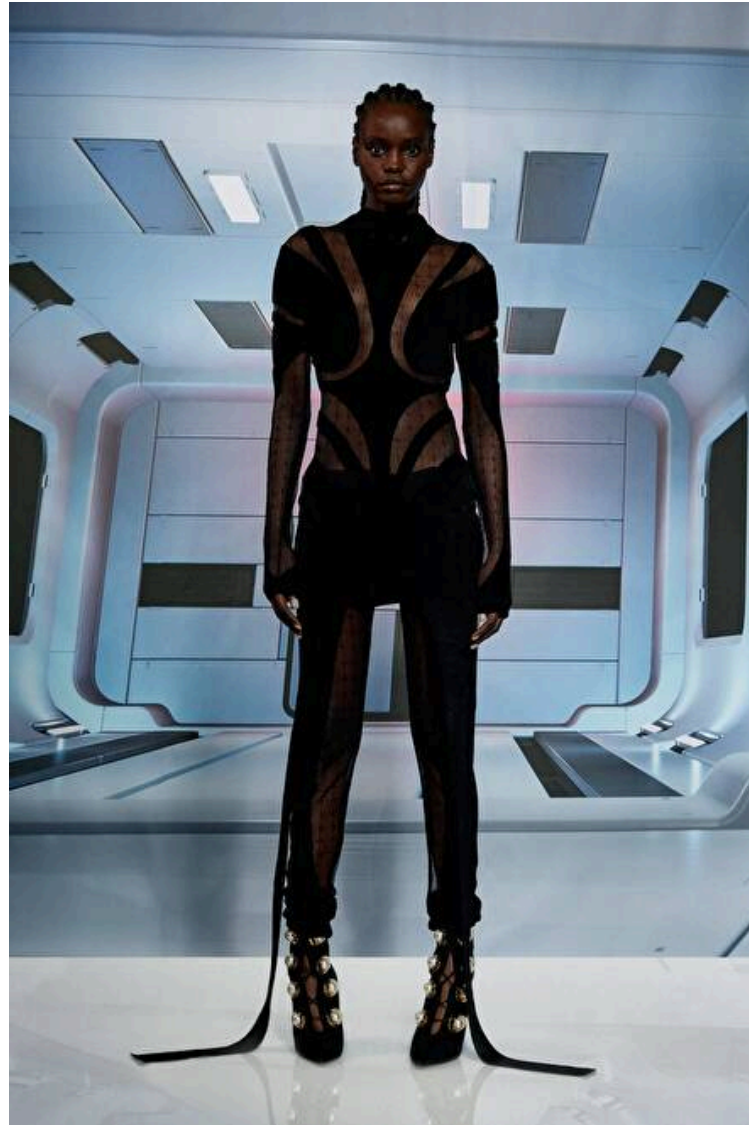

Waist 56cm / 22"

Hips 86cm / 34"

Shoes EU/US/UK 39 / 8 / 6

Eyes Black

Hair Black

Select

MODEL MANAGEMENT

Grev Turegatan 18, Stockholm, 00000, Sweden, Sweden