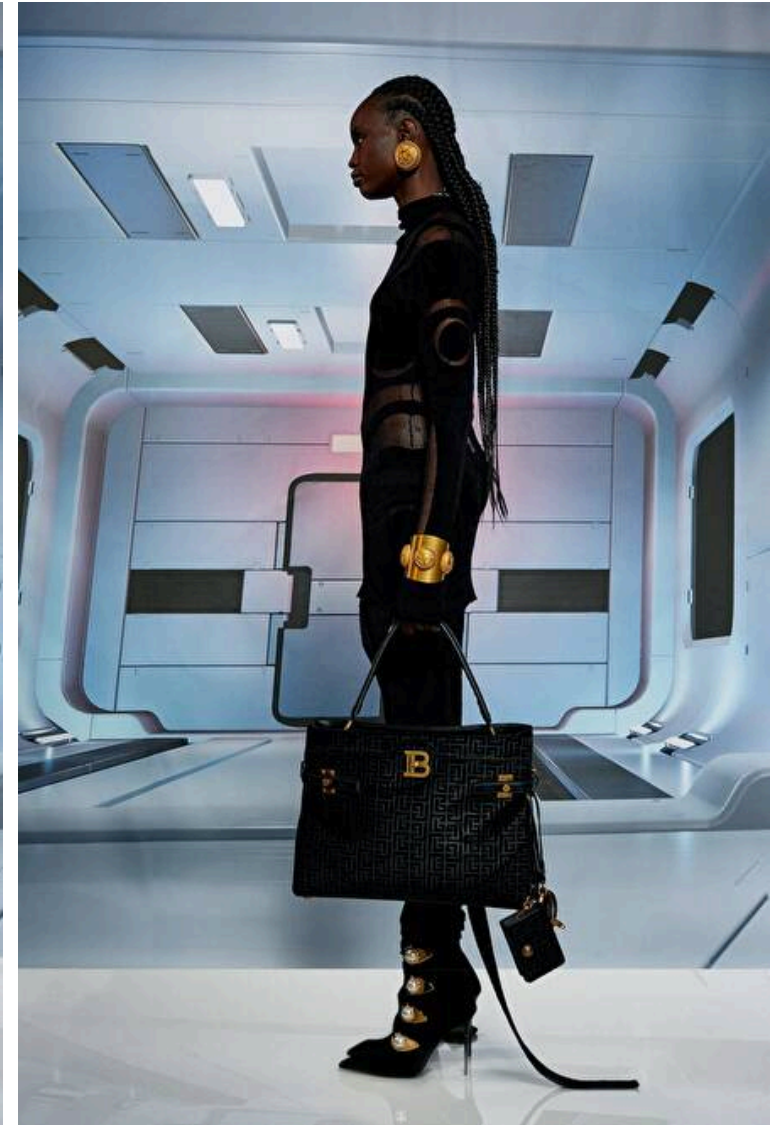

Waist 56cm / 22"

Hips 86cm / 34"

Shoes EU/US/UK 39 / 8 / 6

Eyes Black

Hair Black

Select

MODEL MANAGEMENT

Grev Turegatan 18, Stockholm, 00000, Sweden, Sweden