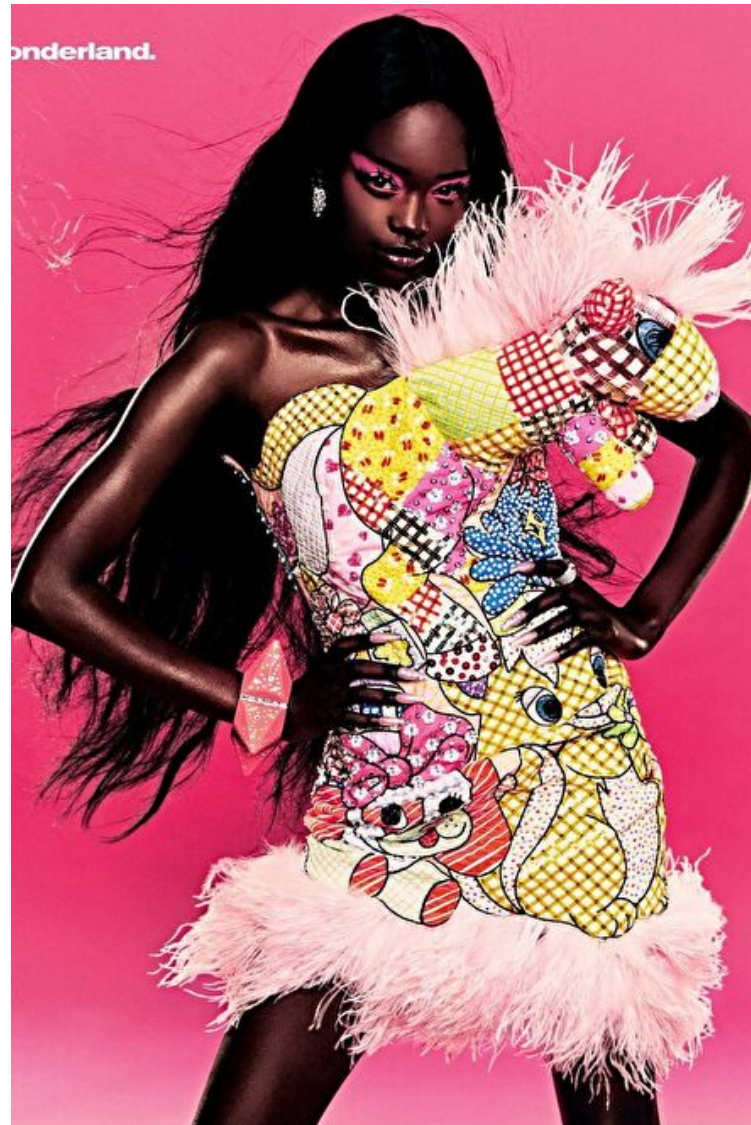

Bust 75cm / 29.5"

Waist 56cm / 22"

Hips 86cm / 34"

Shoes EU/US/UK 39 / 8 / 6

Eyes Black

Hair Black

Select

MODEL MANAGEMENT