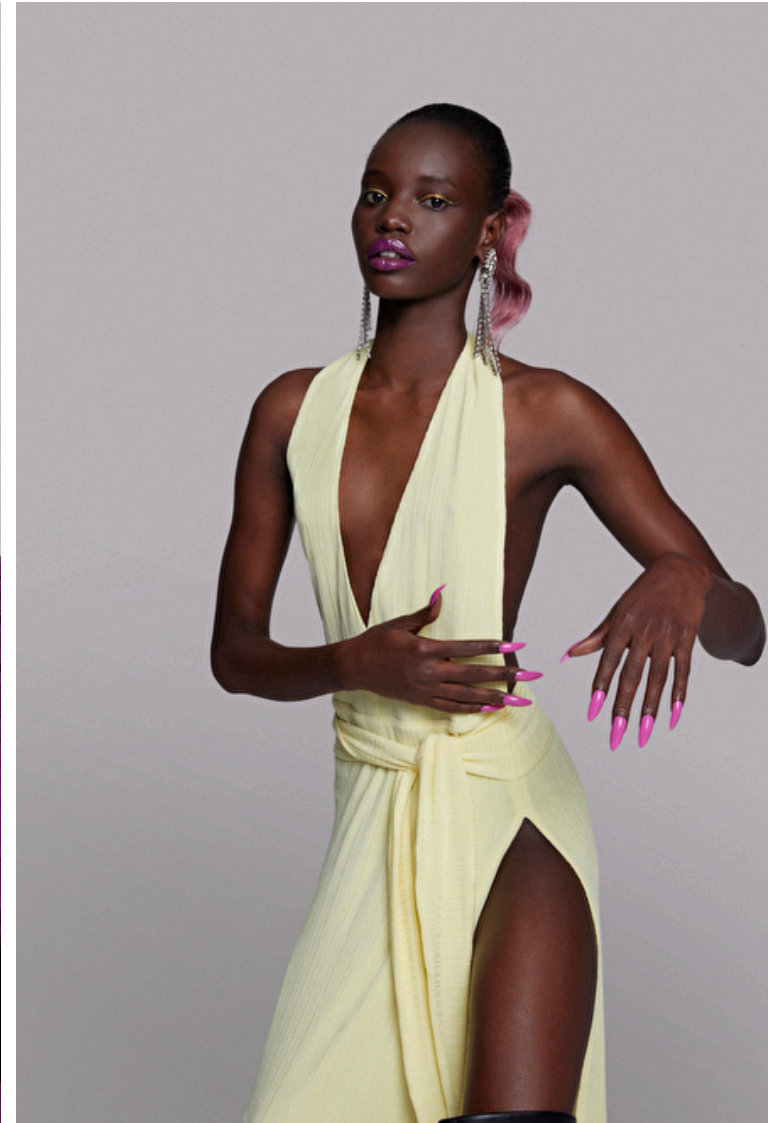

Select

MODEL MANAGEMENT

Grev Turegatan 18, Stockholm, 00000, Sweden, Sweden

Phone: 08-545 866 66 Email: info.stockholm@selectmodel.com Website: <https://www.selectmodel.com/>

Achan

Height 177cm / 5' 9.5"

Bust 75cm / 29.5"

Waist 56cm / 22"

Hips 86cm / 34"

Shoes EU/US/UK 39 / 8 / 6

Eyes Black

Hair Black