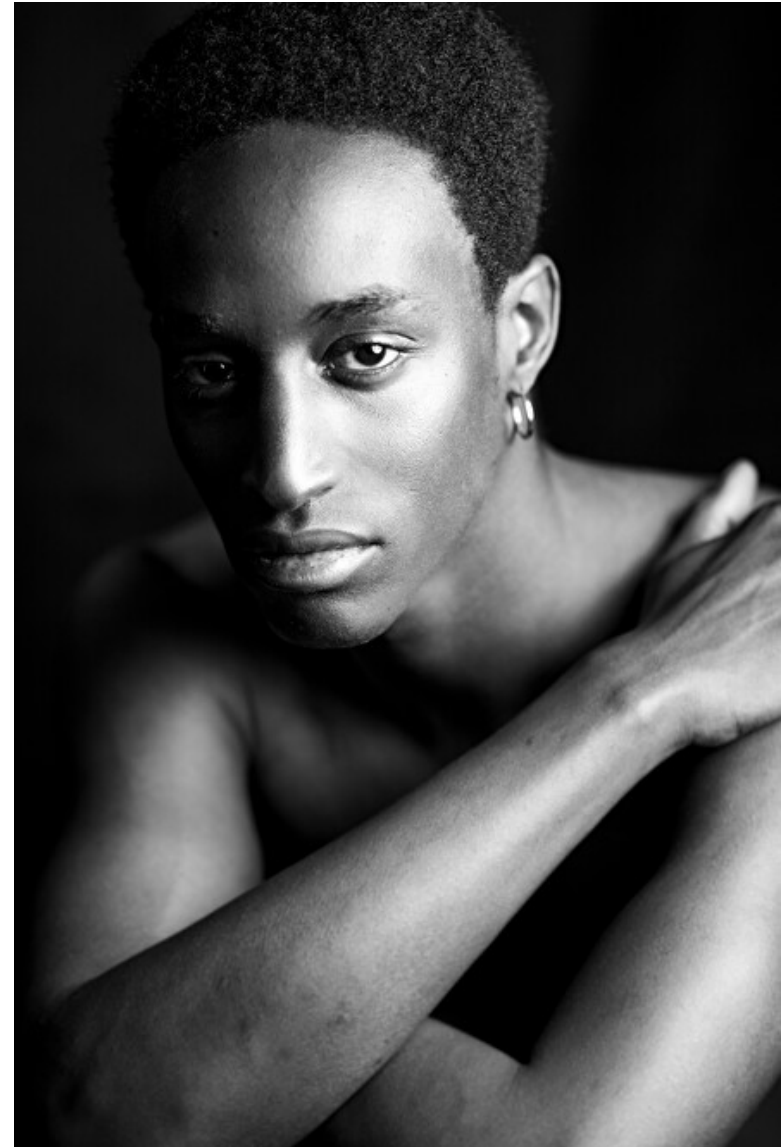

## Adama Sidibe Bagayoko

Height 185cm / 6' 1.0"

Chest 86cm / 34"

Waist 71cm / 28"

Hips 88cm / 34.5"

Shoes EU/US/UK 43 / 10.5 / 9

Eyes Brown

Hair Black