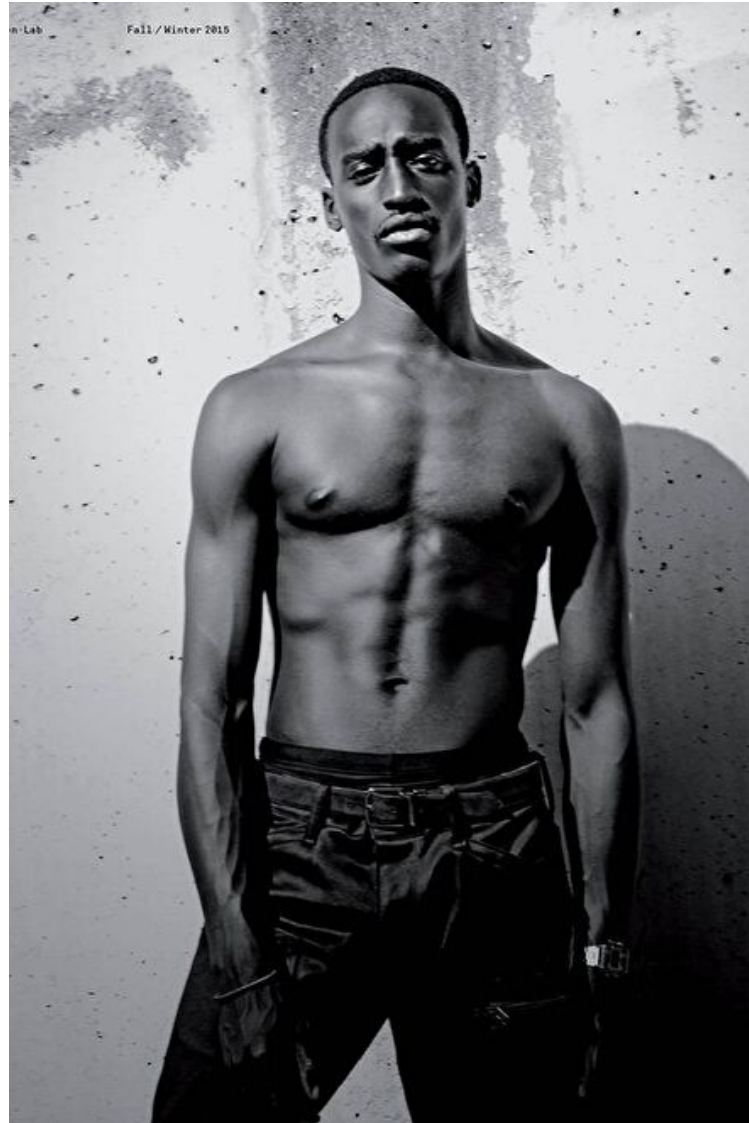

Waist 71cm / 28"

Hips 88cm / 34.5"

Shoes EU/US/UK 43 / 10.5 / 9

Eyes Brown

Hair Black

Select

MODEL MANAGEMENT

Grev Turegatan 18, Stockholm, 00000, Sweden, Sweden