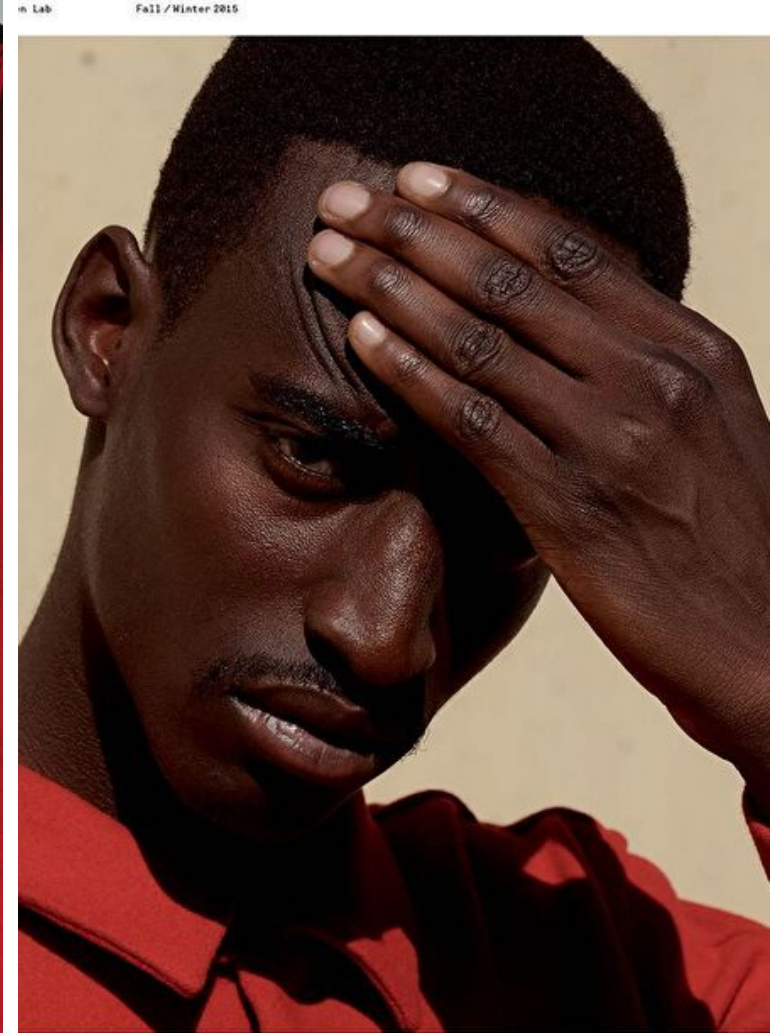

## Adama Sidibe Bagayoko

Height 185cm / 6' 1.0"

Chest 86cm / 34"

Waist 71cm / 28"

Hips 88cm / 34.5"

Shoes EU/US/UK 43 / 10.5 / 9

Eyes Brown

Hair Black