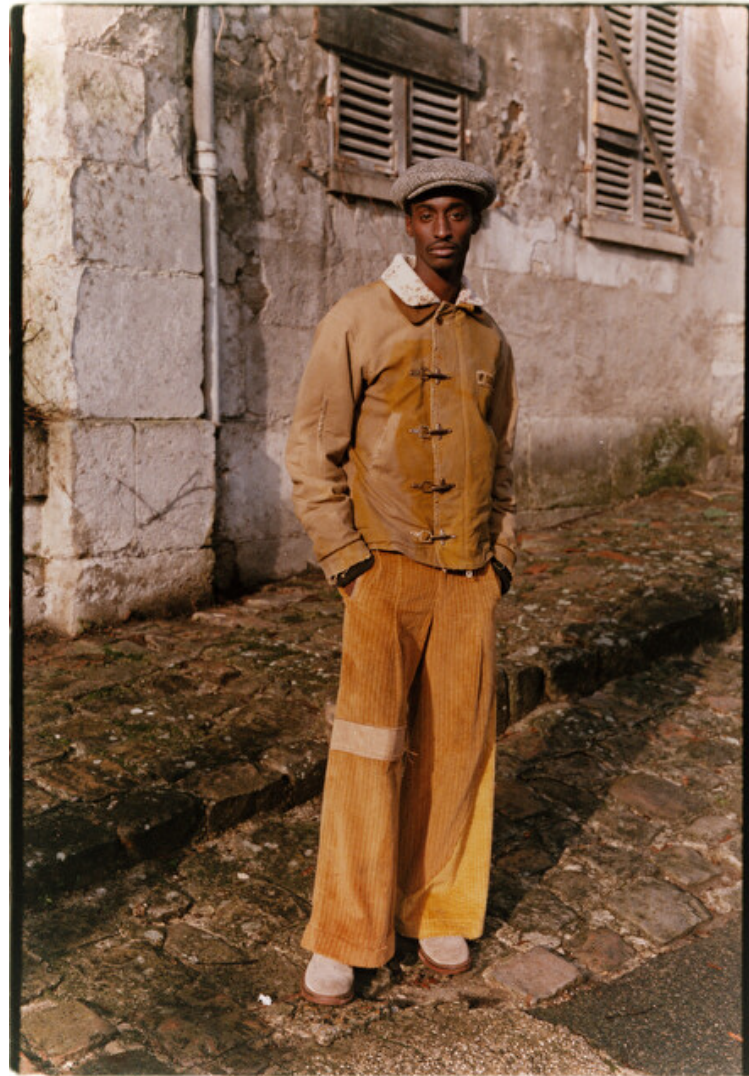

## Adama Sidibe Bagayoko

Height 185cm / 6' 1.0"

Chest 86cm / 34"

Waist 71cm / 28"

Hips 88cm / 34.5"

Shoes EU/US/UK 43 / 10.5 / 9

Eyes Brown

Hair Black