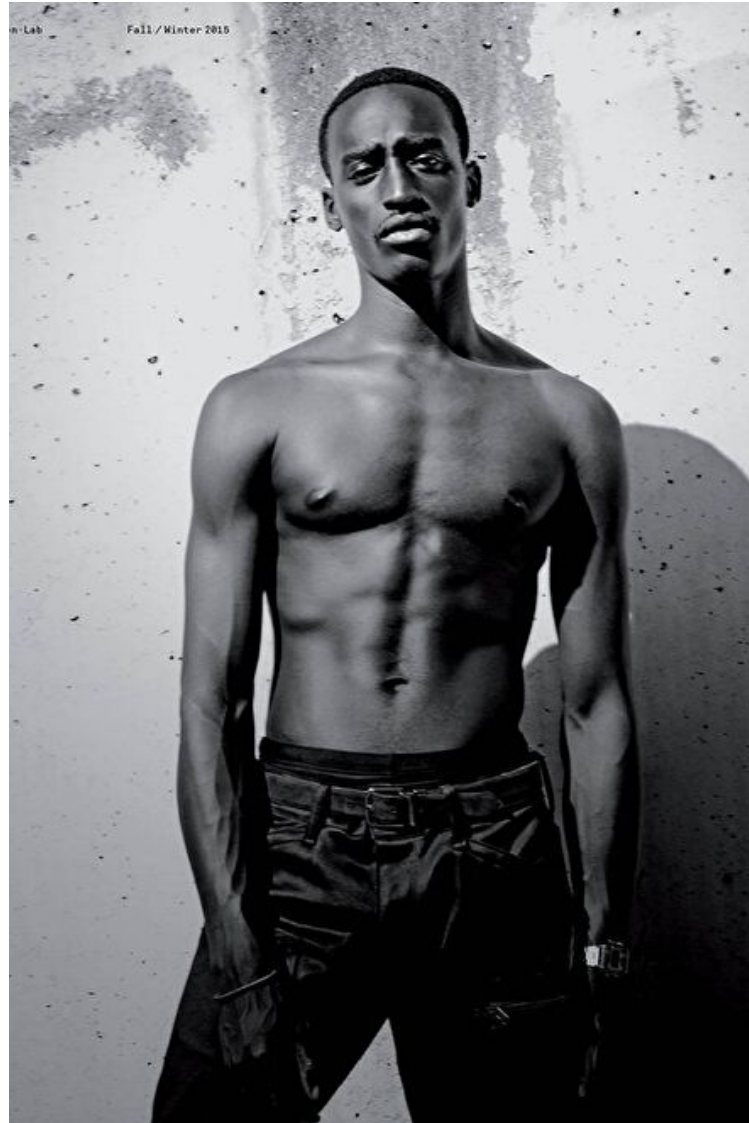

## Adama Sidibe Bagayoko

Height 185cm / 6' 1.0"

Chest 86cm / 34"

Waist 71cm / 28"

Hips 88cm / 34.5"

Shoes EU/US/UK 43 / 10.5 / 9

Eyes Brown

Hair Black