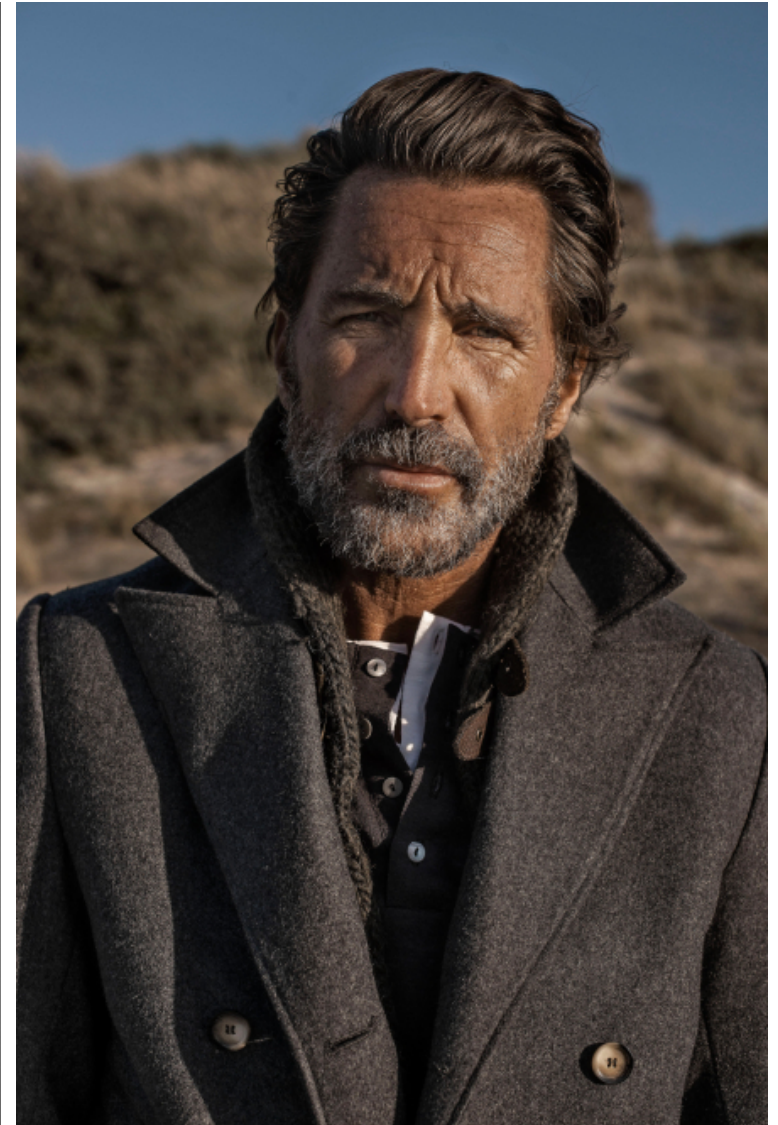

Select

MODEL MANAGEMENT

Grev Turegatan 18, Stockholm, 00000, Sweden, Sweden

Phone: 08-545 866 66 Email: info.stockholm@selectmodel.com Website: <https://www.selectmodel.com/>

Adrian Prevost

Height 183cm / 6' 0.0"

Chest 97cm / 38"

Waist 79cm / 31"

Hips 96cm / 38"

Shoes EU/US/UK 42 / 9.5 / 8

Eyes Blue

Hair Brown

Location Europe