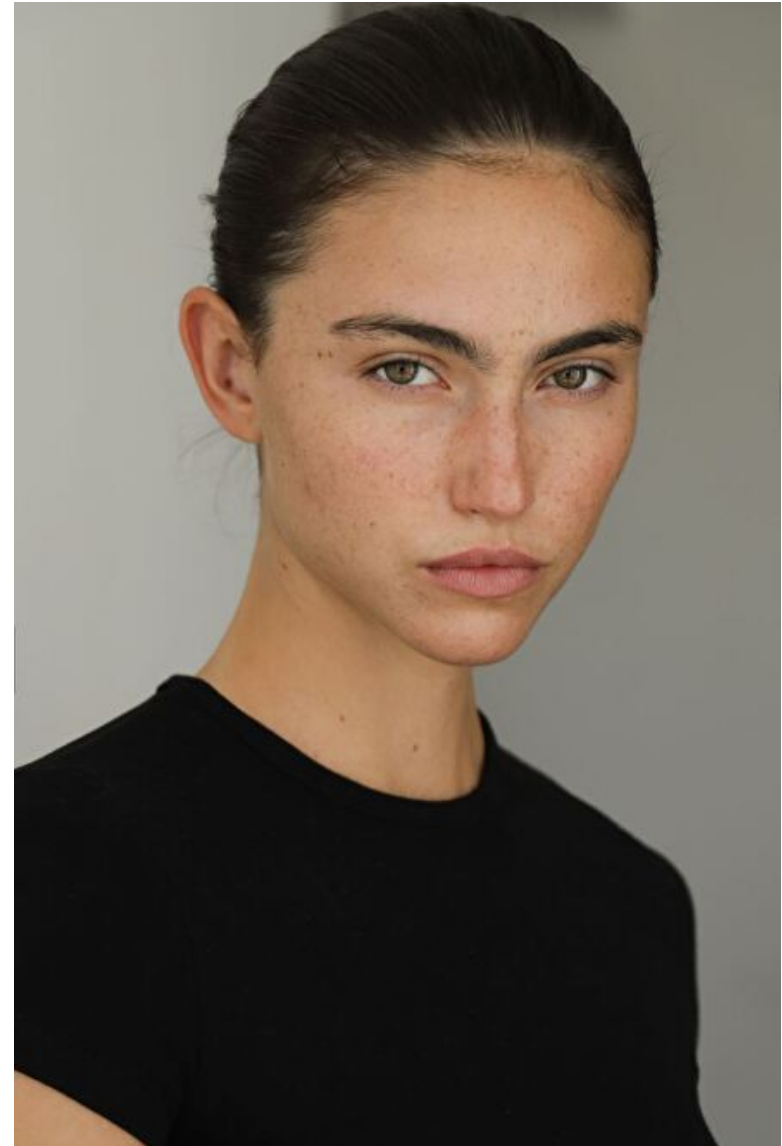

Aina Magraner

Height 178cm / 5' 10.0"

Bust 85cm / 33.5"

Waist 60cm / 23.5"

Hips 90cm / 35.5"

Shoes EU/US/UK 39 / 8 / 6

Eyes Brown

Hair Brown