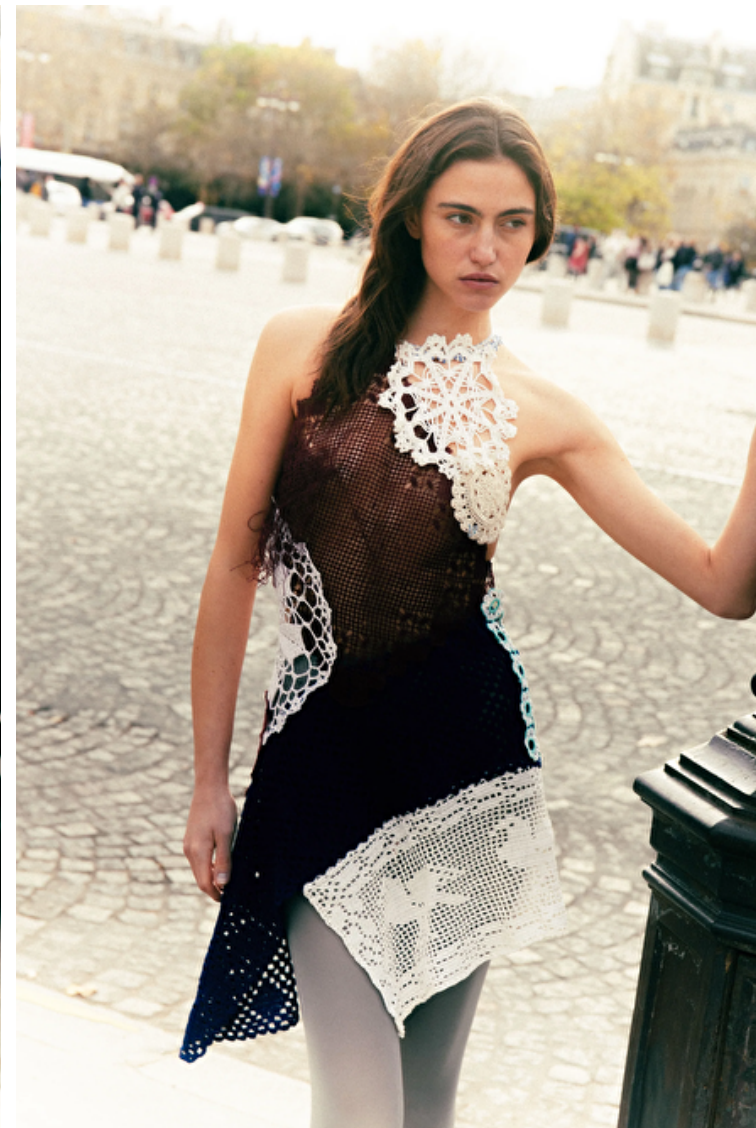

Waist 60cm / 23.5"

Hips 90cm / 35.5"

Shoes EU/US/UK 39 / 8 / 6

Eyes Brown

Hair Brown

Select

MODEL MANAGEMENT

Grev Turegatan 18, Stockholm, 00000, Sweden, Sweden