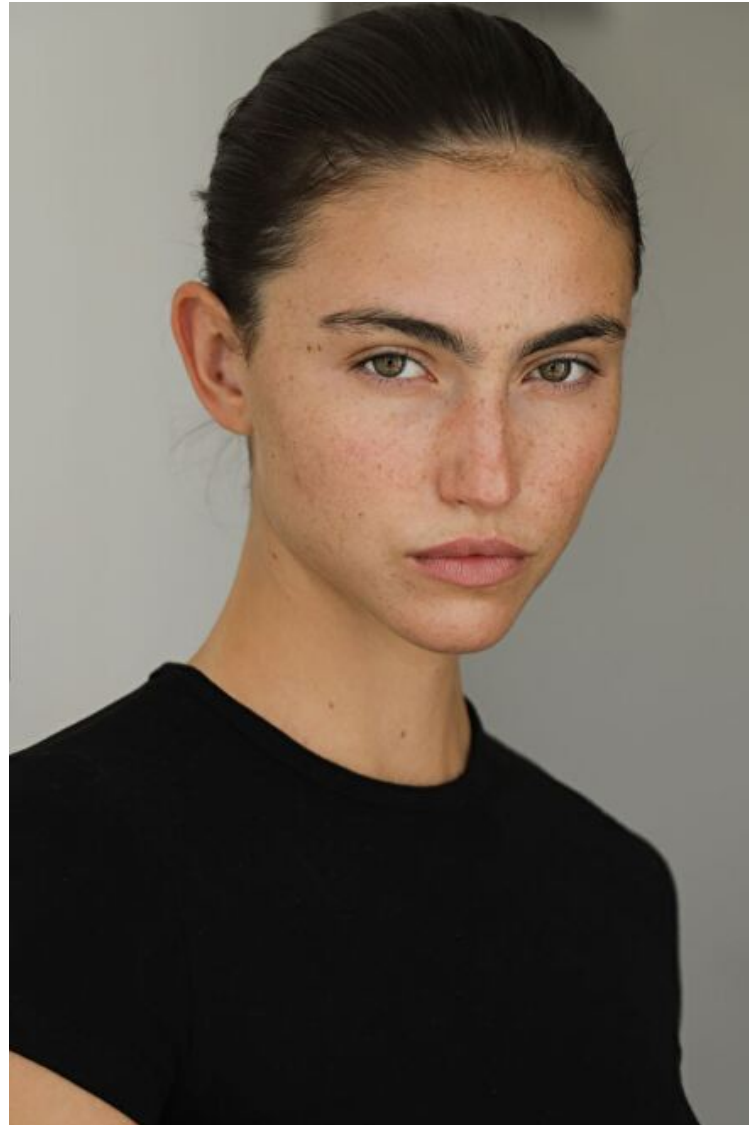

Aina Magraner

Height 178cm / 5' 10.0"

Bust 85cm / 33.5"

Waist 60cm / 23.5"

Hips 90cm / 35.5"

Shoes EU/US/UK 39 / 8 / 6

Eyes Brown

Hair Brown